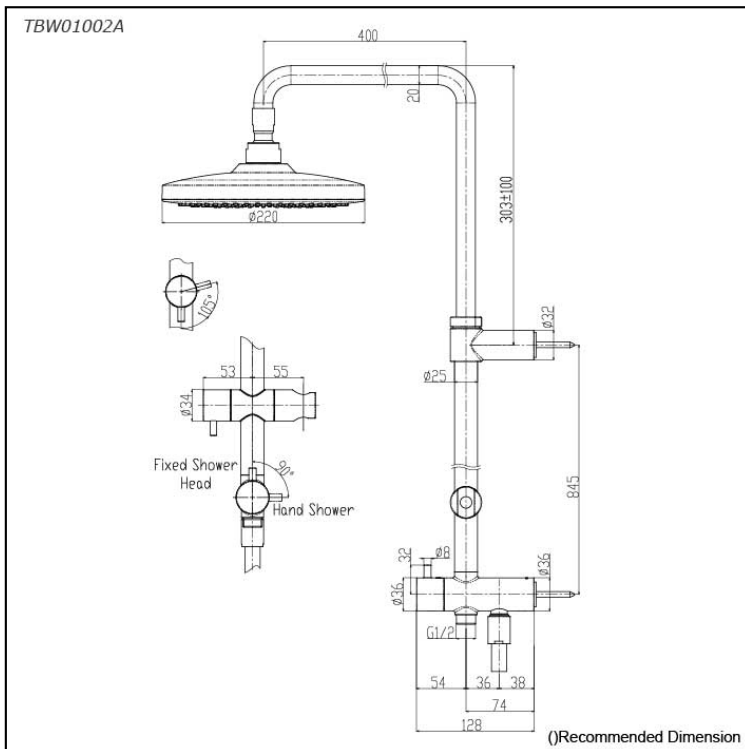

### Specifications

Water Pressure: 0.05 Mpa ~ 1.0 Mpa

Finish: Chrome

Material: Brass (Body)  
Plastic (Shower)

Dimension: Diameter: 220mm

Shape: Round

### Parts description

- **TBW01002A**  
Shower Column  
Round Overhead Shower (w/o Hand Shower and Mixer) (2 mode)

### Flow Rate

TBW01002A