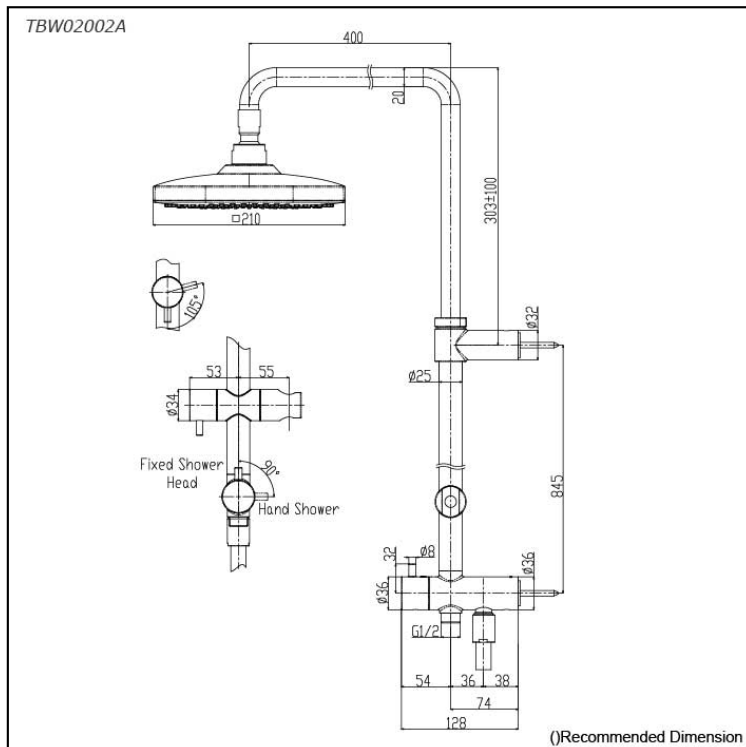

### Specifications

Water Pressure: 0.05 Mpa ~ 1.0 Mpa

Finish: Chrome

Material: Brass (Body)  
Plastic (Shower)

Dimension: 210mm x 210mm

Shape: Square

### Parts description

- **TBW02002A**  
Shower Column  
Square Overhead Shower (w/o Hand Shower and Mixer) (2 mode)

### Flow Rate

TBW02002A