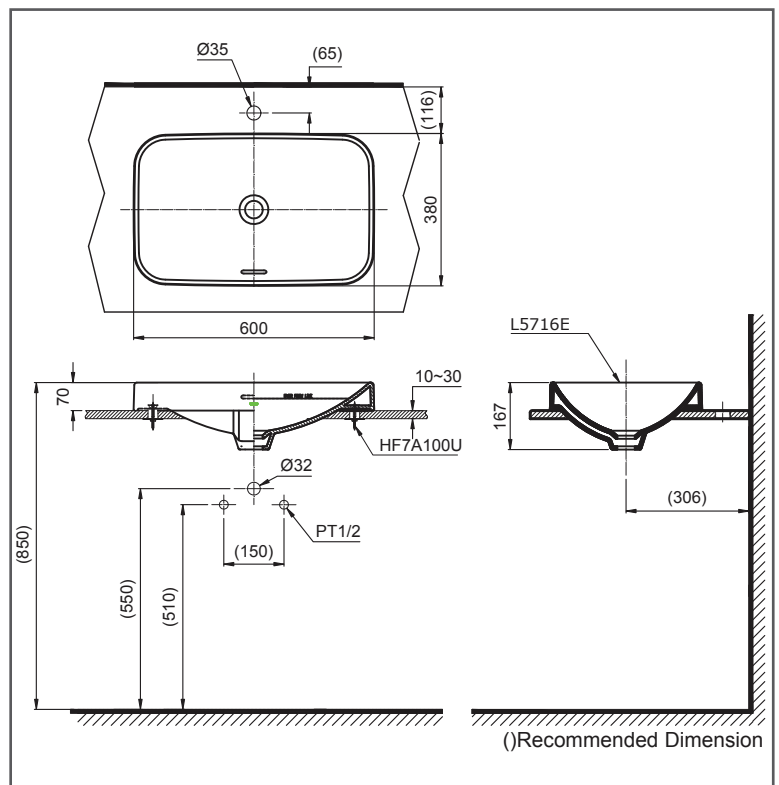

TOTO

WASH BASIN

Console Wash Basin

L5716E#XW

FEATURES

- Rounded, sleek and stylish design console wash basin
- Graceful curves reveal elegant quality.
- Thin appearance, deeper inner wall, splash-proof.
- CEFIONTECT and smooth surface exceeding nanometer-class designed for providing no gap to contain adhered stain and ensuring easier cleaning Without need of excessive water and detergent.

SPECIFICATIONS

- Material : Ceramic
- Size : 600W x 380D x 70H mm

PARTS DESCRIPTION

- L5716E#XW : Console Wash Basin

COLOURS

- White

L5716E#XW

Please consult, TOTO representative for more details.