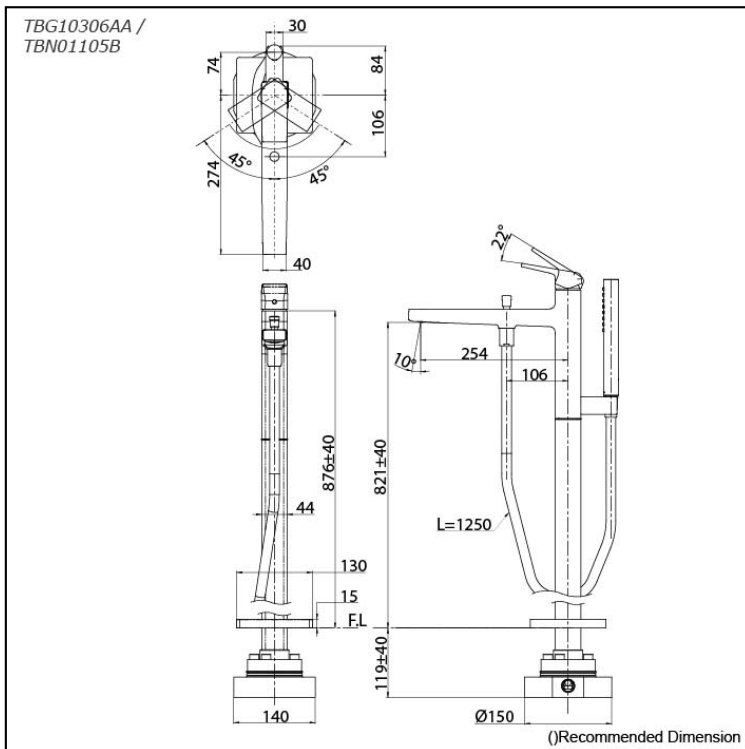

GB Series
Floor Standing Bath & Shower Set

Features

- Stately squareness and beveled edges imbue a space with dignity
- Gently beveled with balanced highlights accentuate the shape of the gradually narrowing spout
- High corrosion resistance plating
- Easy Installation and Usage
- Long lasting COMFORT GLIDE mechanism for a smooth operation

Specifications

Finish: Chrome
Material: Brass
Water Pressure: 0.05MPa~1.0MPa

Parts description

- **TBG10306AA**
Floor-standing Bath & Shower Set
- **TBN01105B**
Floor-standing Bath Filler Base

Flow Rate