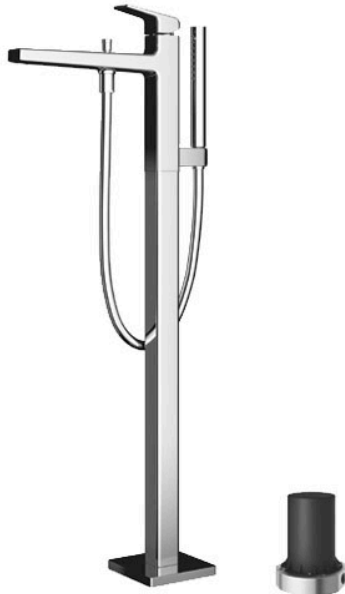

GB Series
Floor Standing Bath & Shower Set

Features

- Stately squareness and beveled edges imbue a space with dignity
- Gently beveled with balanced highlights accentuate the shape of the gradually narrowing spout
- High corrosion resistance plating
- Easy Installation and Usage
- Long lasting COMFORT GLIDE mechanism for a smooth operation

Specifications

Finish: Chrome
Material: Brass
Water Pressure: 0.05MPa~1.0MPa

Parts description

- **TBG10306AA**
Floor-standing Bath & Shower Set
- **TBN01105B**
Floor-standing Bath Filler Base

Flow Rate