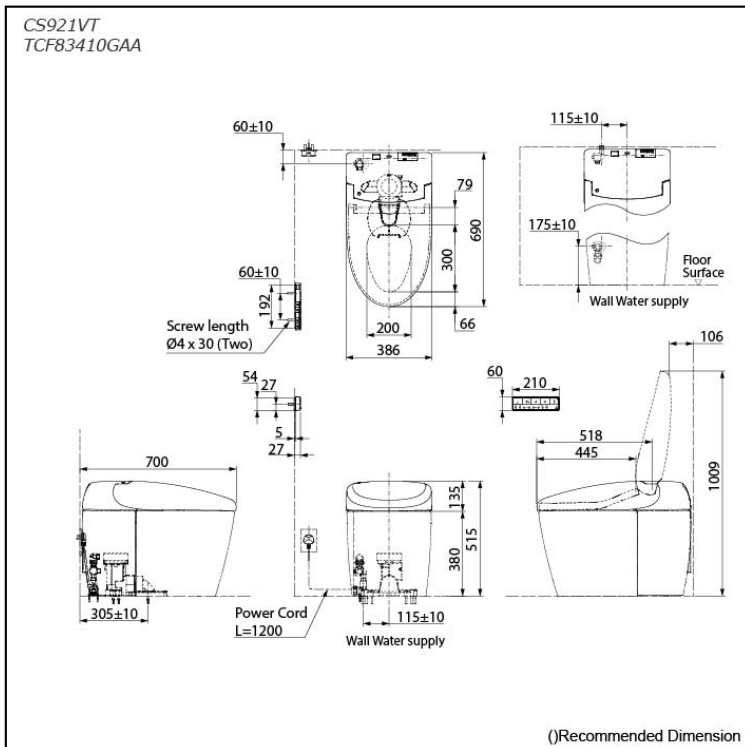

Colors

White (#NW1)