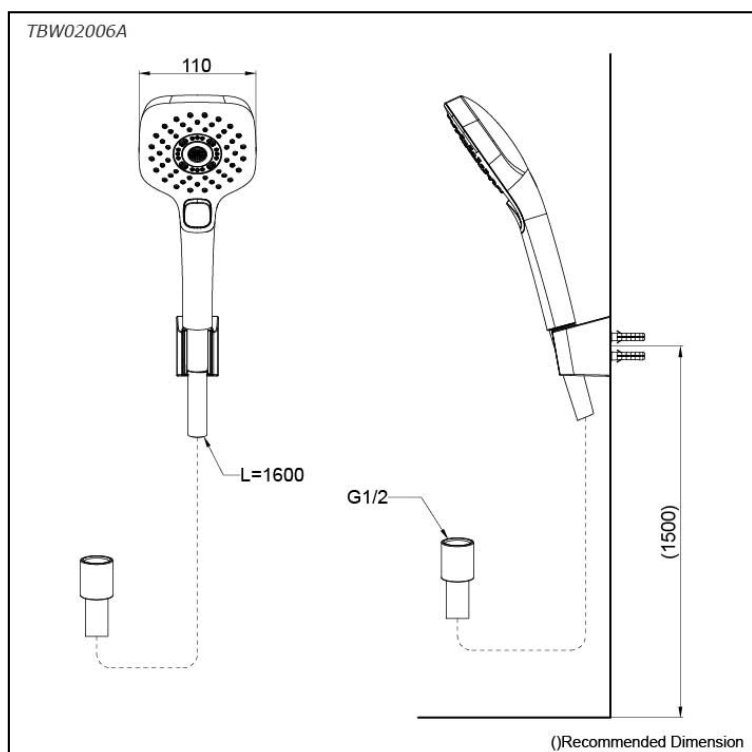

*G Selection
Hand Shower
(3 mode)*

Features

- 3 mode function, Square shape hand shower (WARM PILLAR, COMFORT WAVE, ACTIVE WAVE)
- Comfortable use with anti-rotation mechanism.

Specifications

Finish:	Chrome
Material:	ABS Plastic (Shower)
Shape:	Square
Dimension:	110mm
Water Pressure:	0.05MPa~0.75MPa

Parts description

- **TBW02006A**
Hand Shower (3 mode)

Flow Rate

TBW02006A