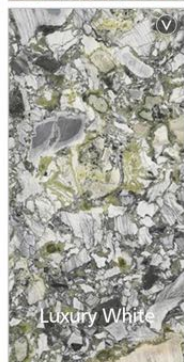

300X150, 150X150*

BOOK MATCH - (B) VEIN MATCH - (V)

ULTRA MARMI

SIZES / FORMAT

300X150, 150X150*

BOOK MATCH - (B) VEIN MATCH - (V)

 Made in Italy

Globalhome™
Stone • Tops • Wood • Tile • Sanitary