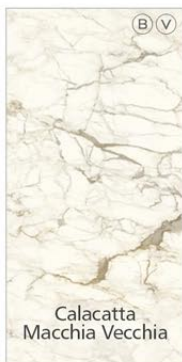

ULTRA MARMI

SIZES / FORMAT

300X150, 150X150*

BOOK MATCH - (B) VEIN MATCH - (V)