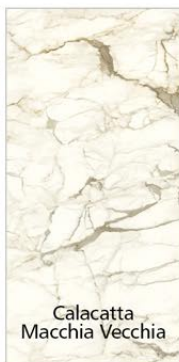

ULTRA MARMI

SIZES / FORMAT

270X120, 120X120*