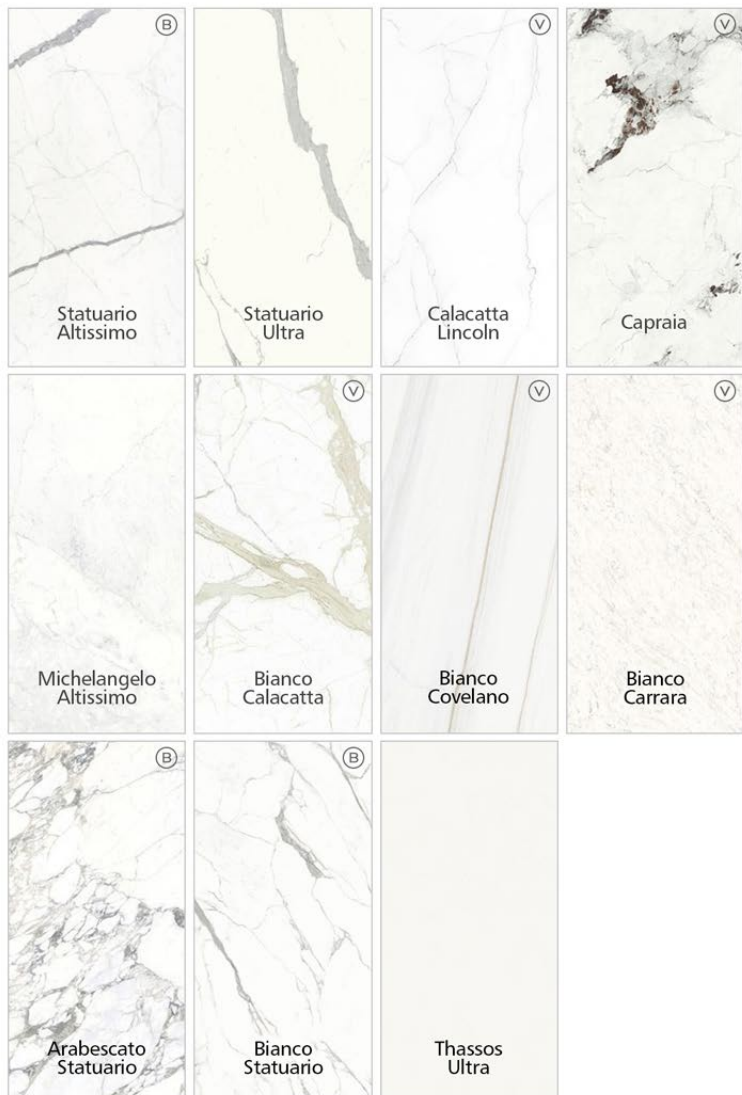

ULTRA MARMI

SIZES / FORMAT

300X150, 150X150*

BOOK MATCH - (B) VEIN MATCH - (V)

Made in Italy

Globalhome™
Stone • Tops • Wood • Tile • Sanitary