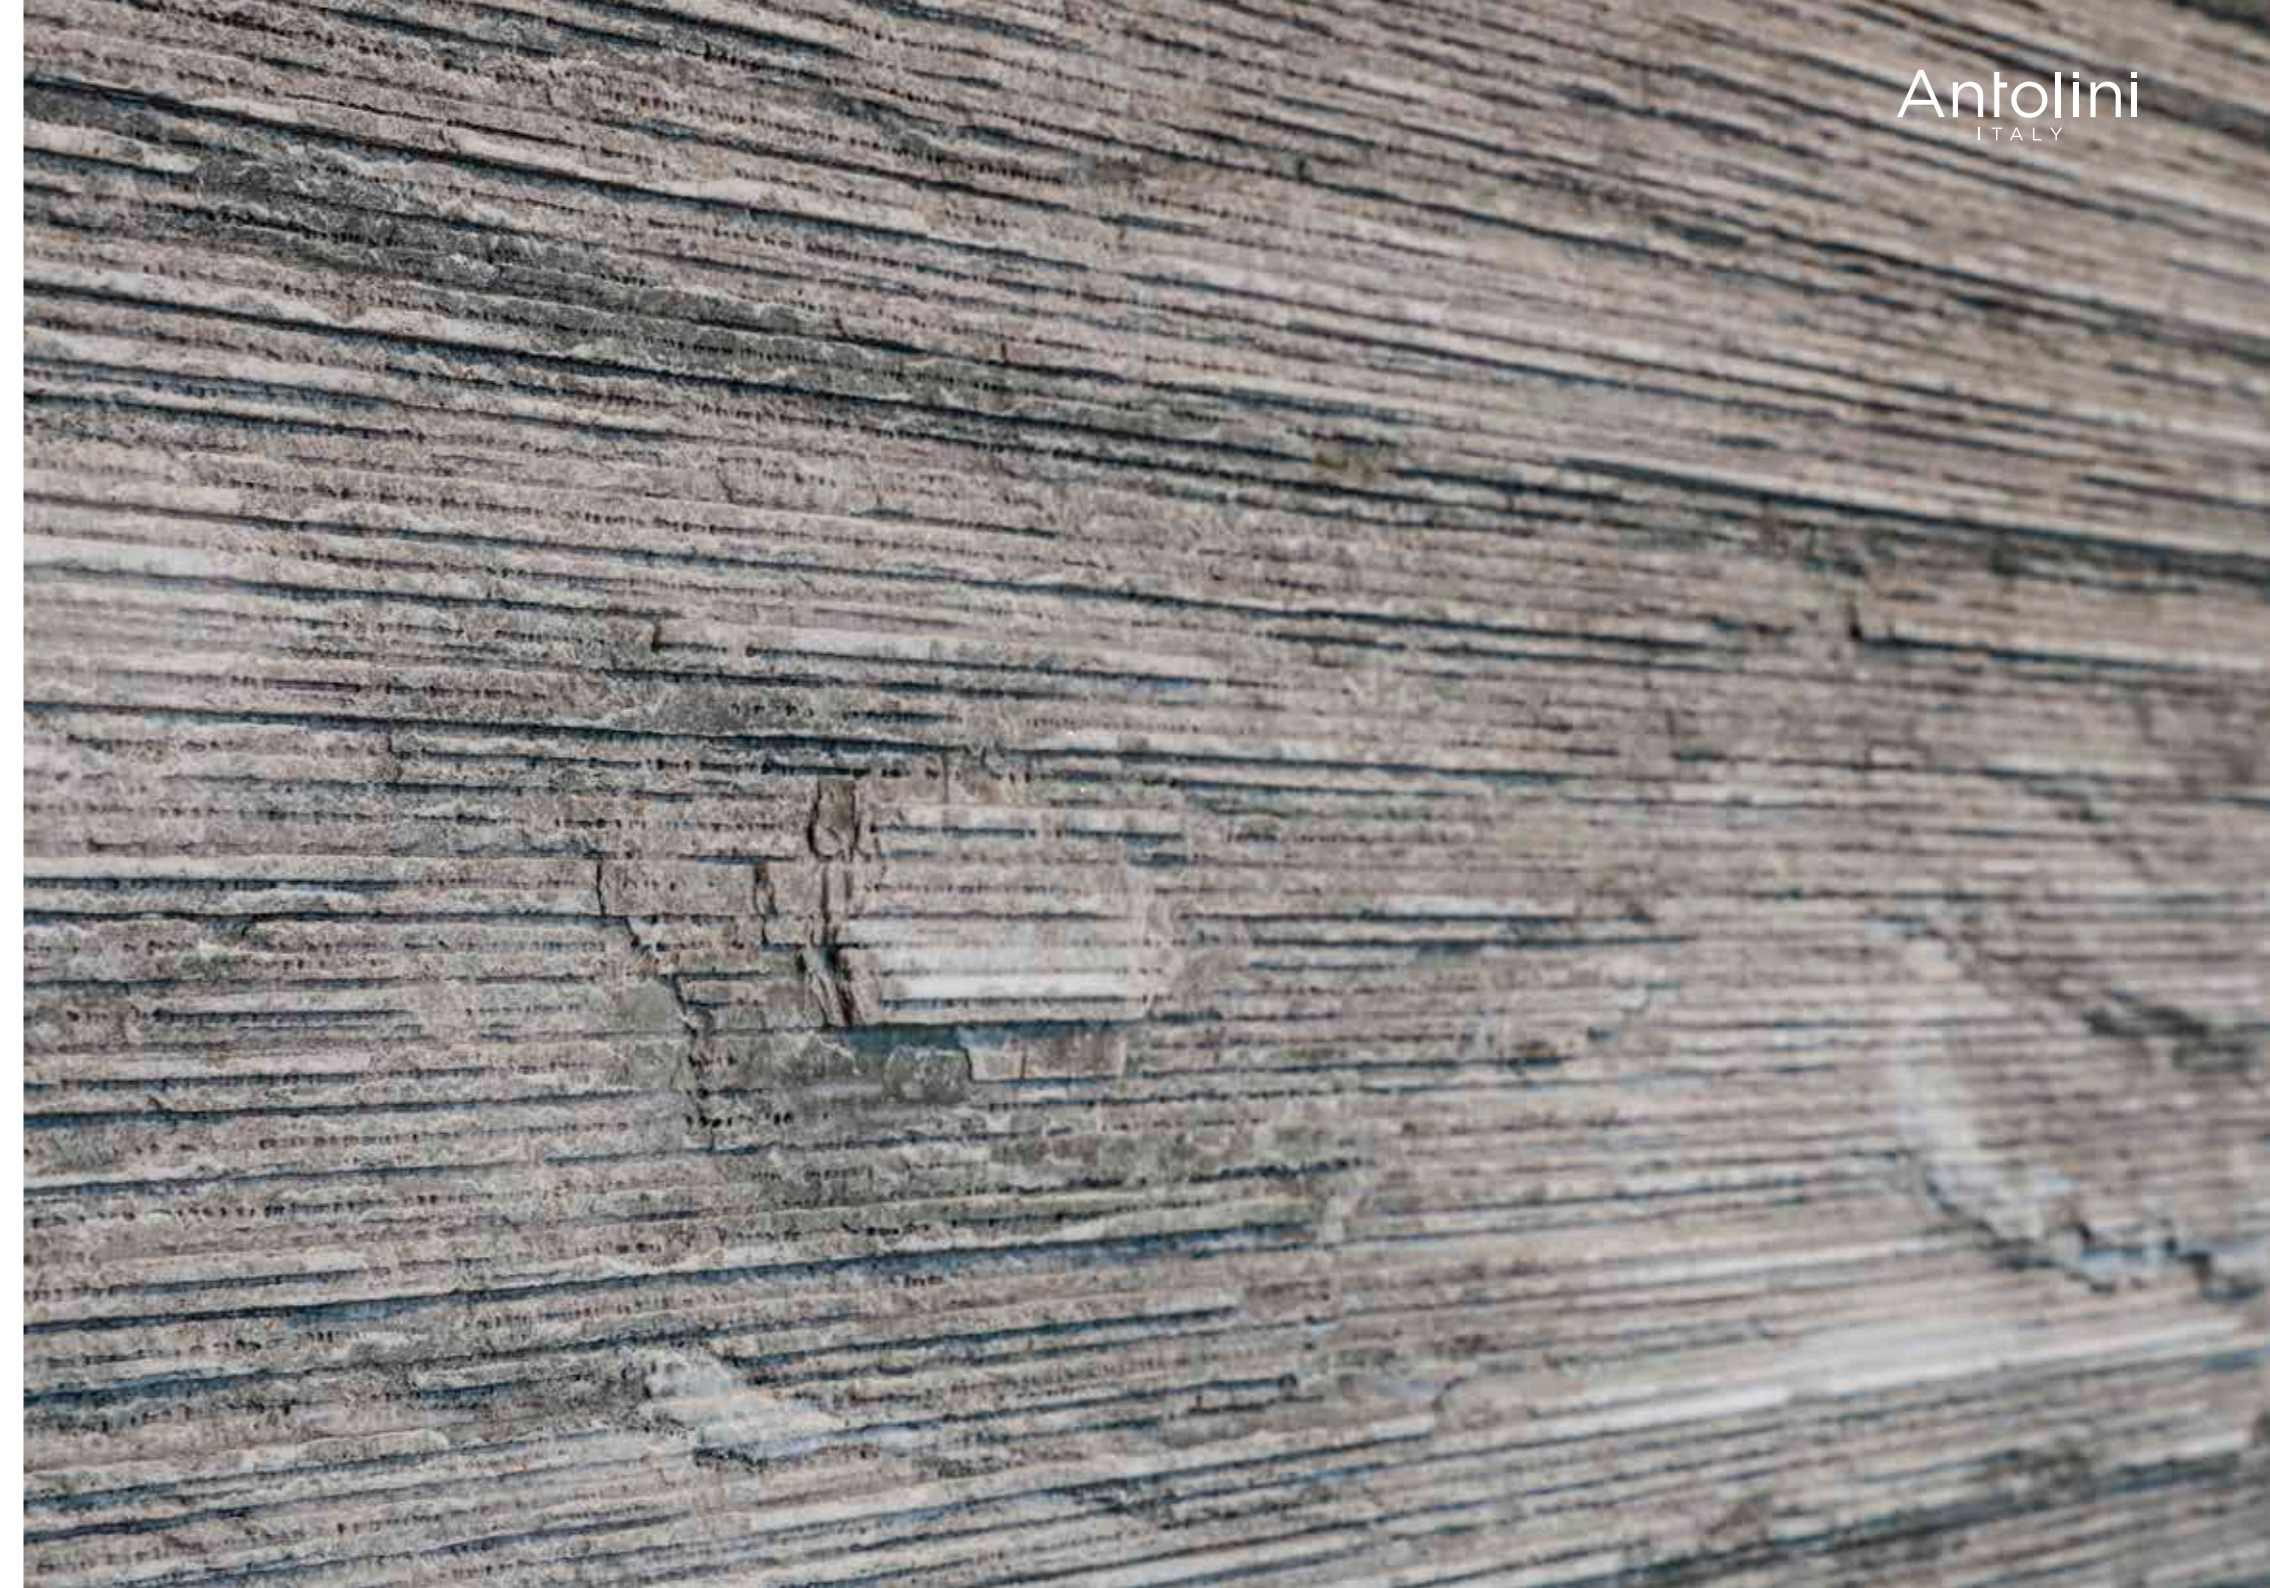

Antolini
ITALY

STRIATO DESIGN | Nero Assoluto "Classic"

Textures+ Collection

STRATOS DESIGN | Matrix 3-D

Antolini
ITALY

STRATOS DESIGN | White Super

STRATOS DESIGN | Kosmus "A"

STRATOS DESIGN | Sequoia Brown