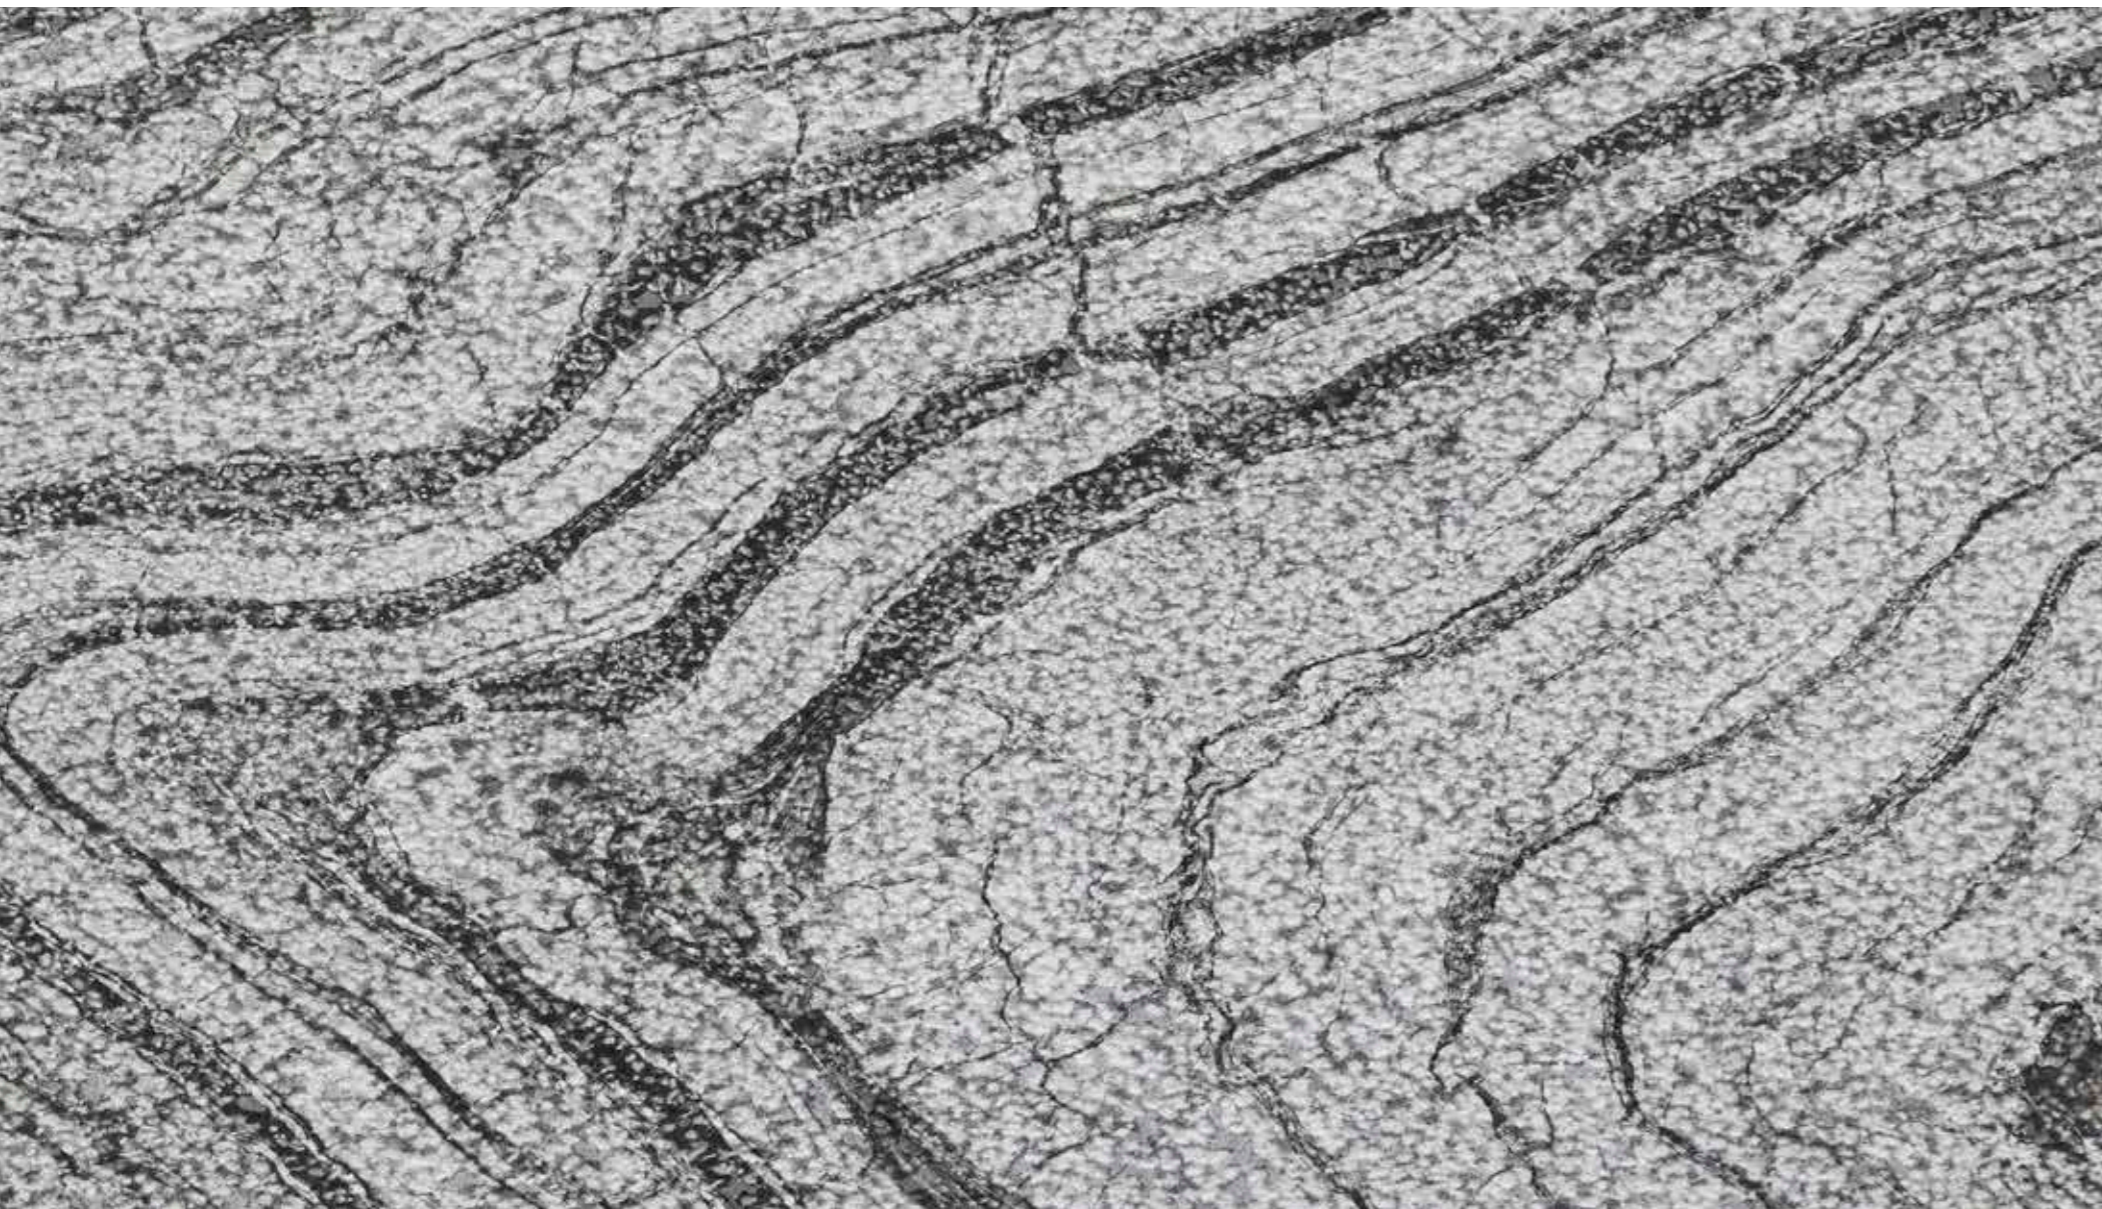

CHISELED FINISH | Grey Stone

CHISELED FINISH | Sequoia Brown

CHISELED FINISH | White Super

CHISELED FINISH | Silver Wave

Textures+ Collection

STRATOS DESIGN | Fusion Wow "Dark"

Antolini
ITALY

ROCK FINISH | Bianco Lasa Covelano "Vena Oro"