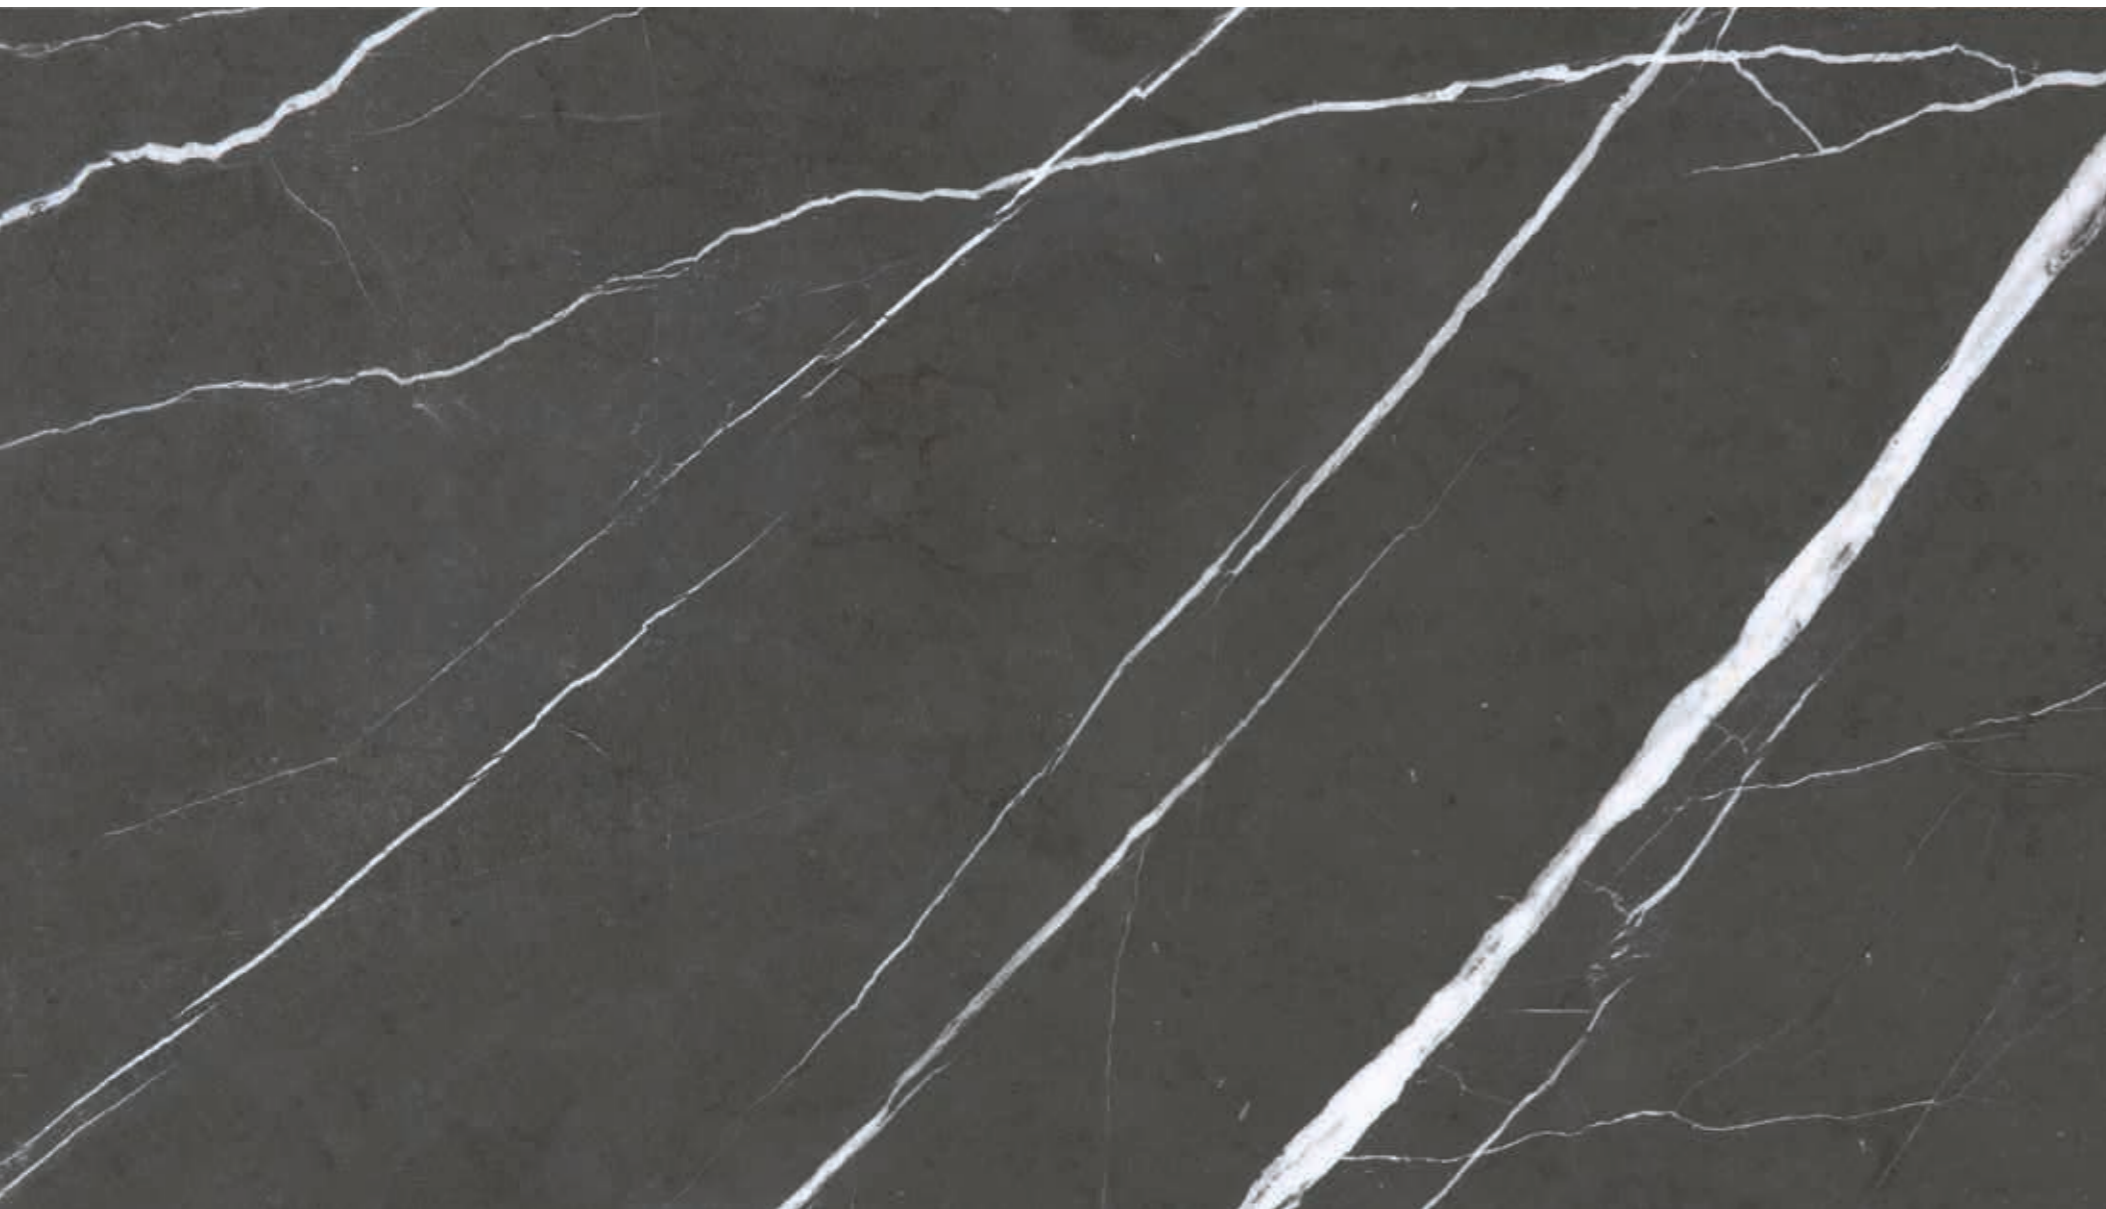

VINTAGE FINISH | Bronze Amani

VINTAGE FINISH | Bianco Lasa Covelano "Vena Oro"

VINTAGE FINISH | Grey Stone

Textures+ Collection

STRATOS DESIGN | Matrix 3-D

Antolini
ITALY

INDICE | INDEX

STRIATO DESIGN