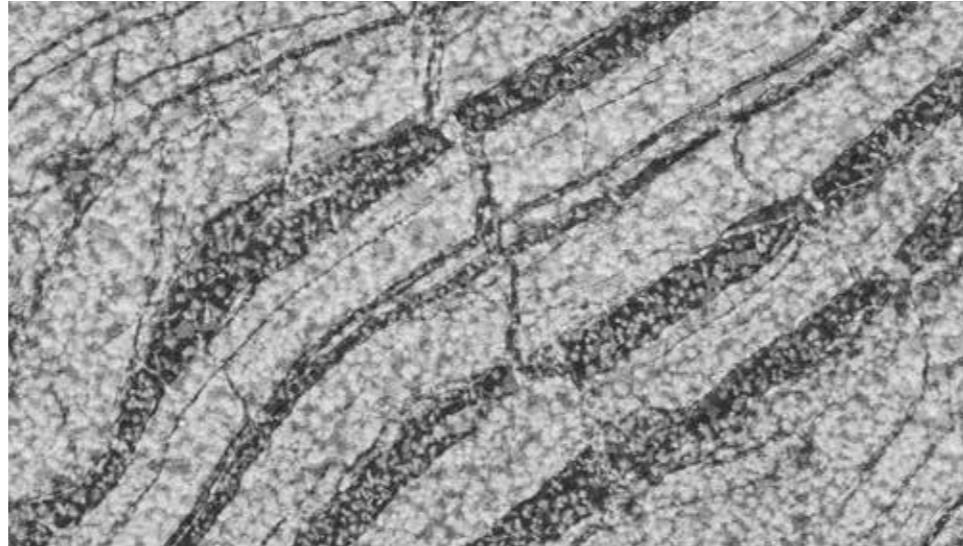

CHISELED FINISH

Silver Wave