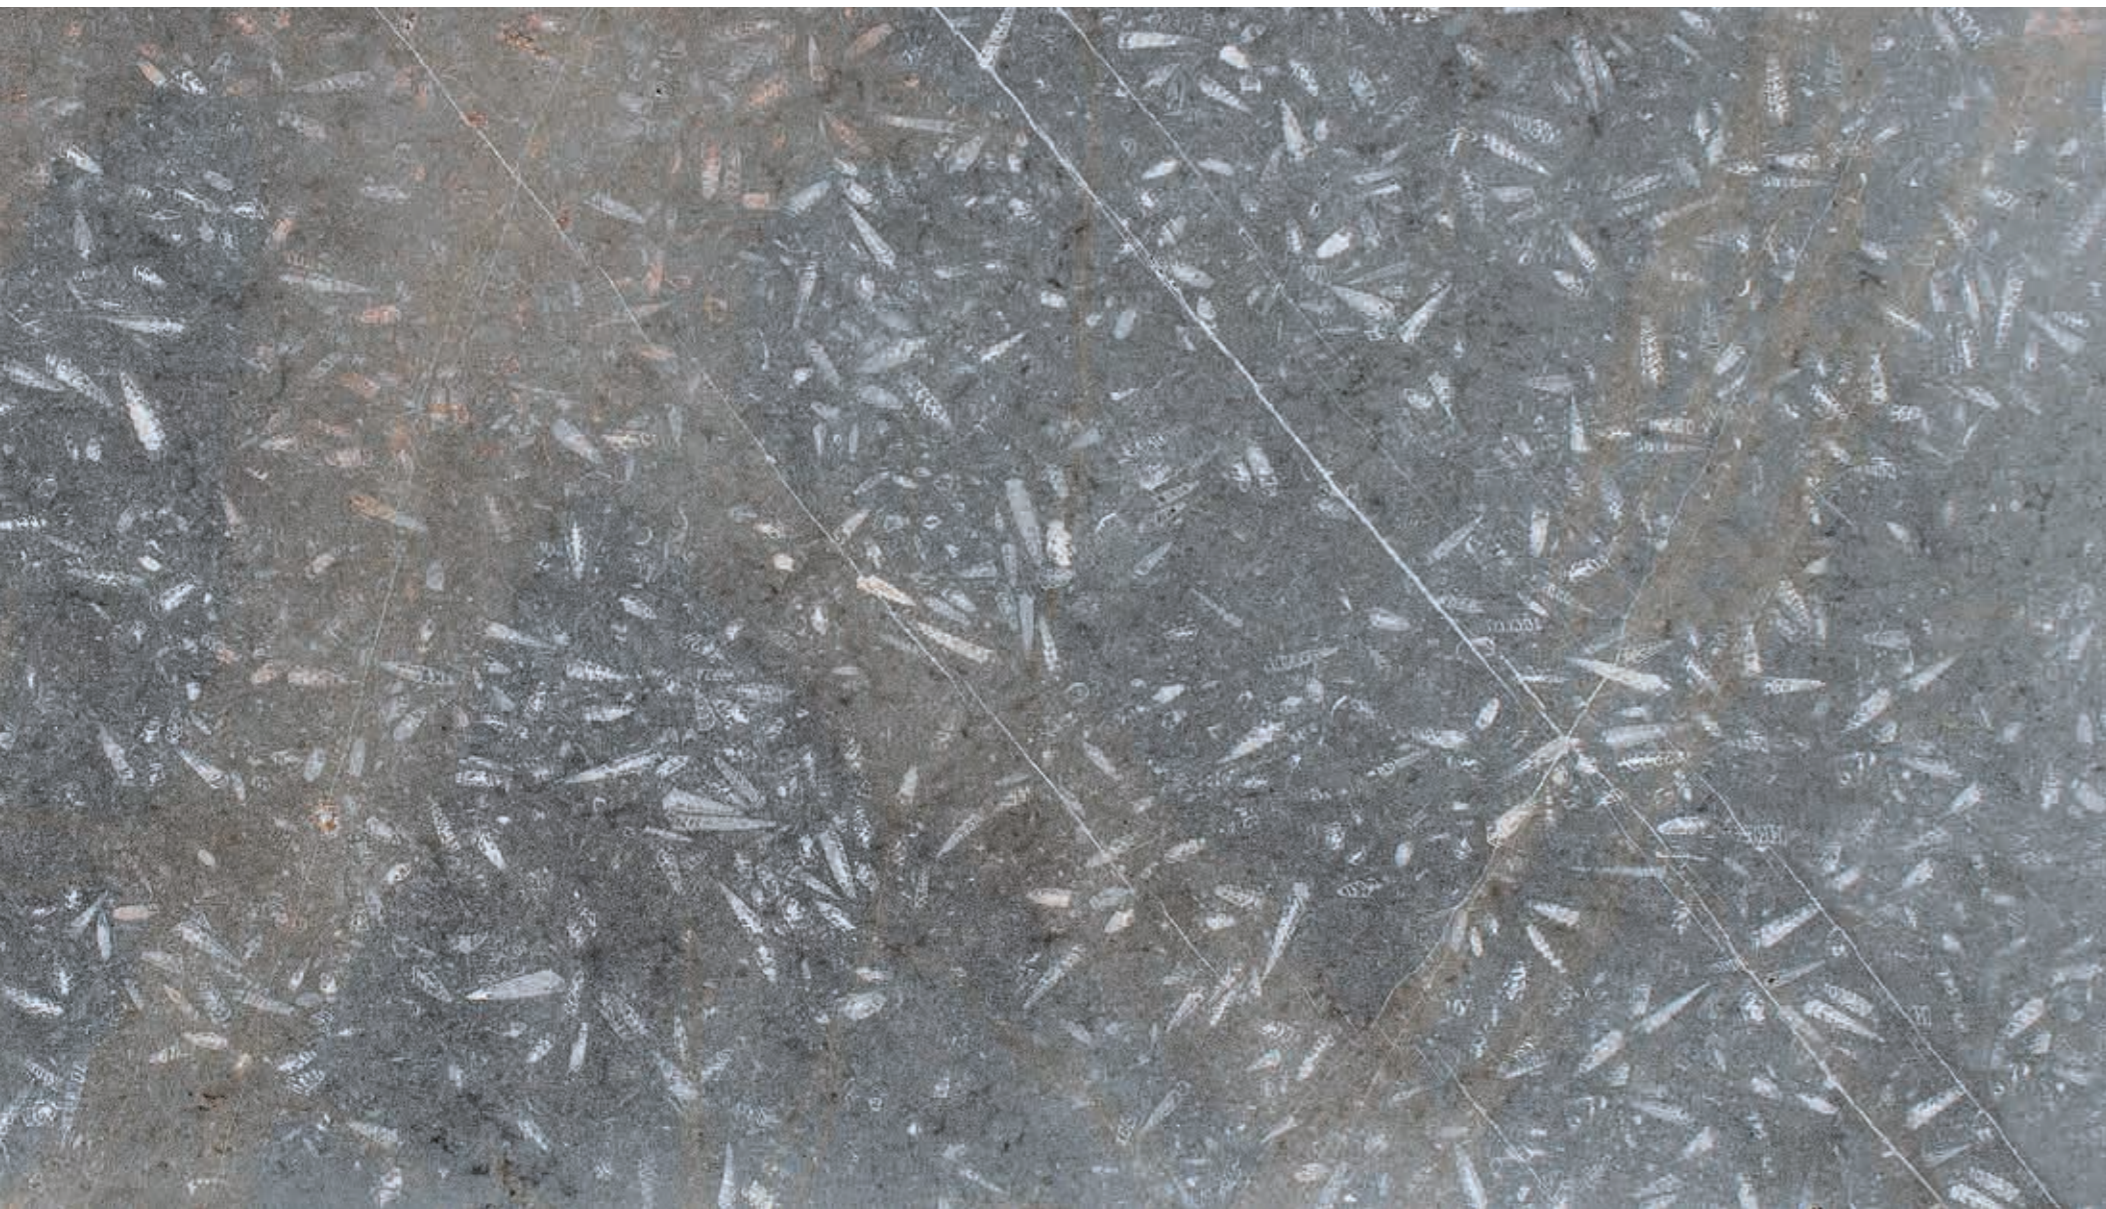

Textures+ Collection

RIVEN FINISH | Jurassic Brown "Extra"

Antolini
ITALY

RIVEN FINISH | Brown Antique

RIVEN FINISH | Calacatta Brasil

RIVEN FINISH | Negresco

RIVEN FINISH | Sequoia Brown

RIVEN FINISH | Jurassic Brown