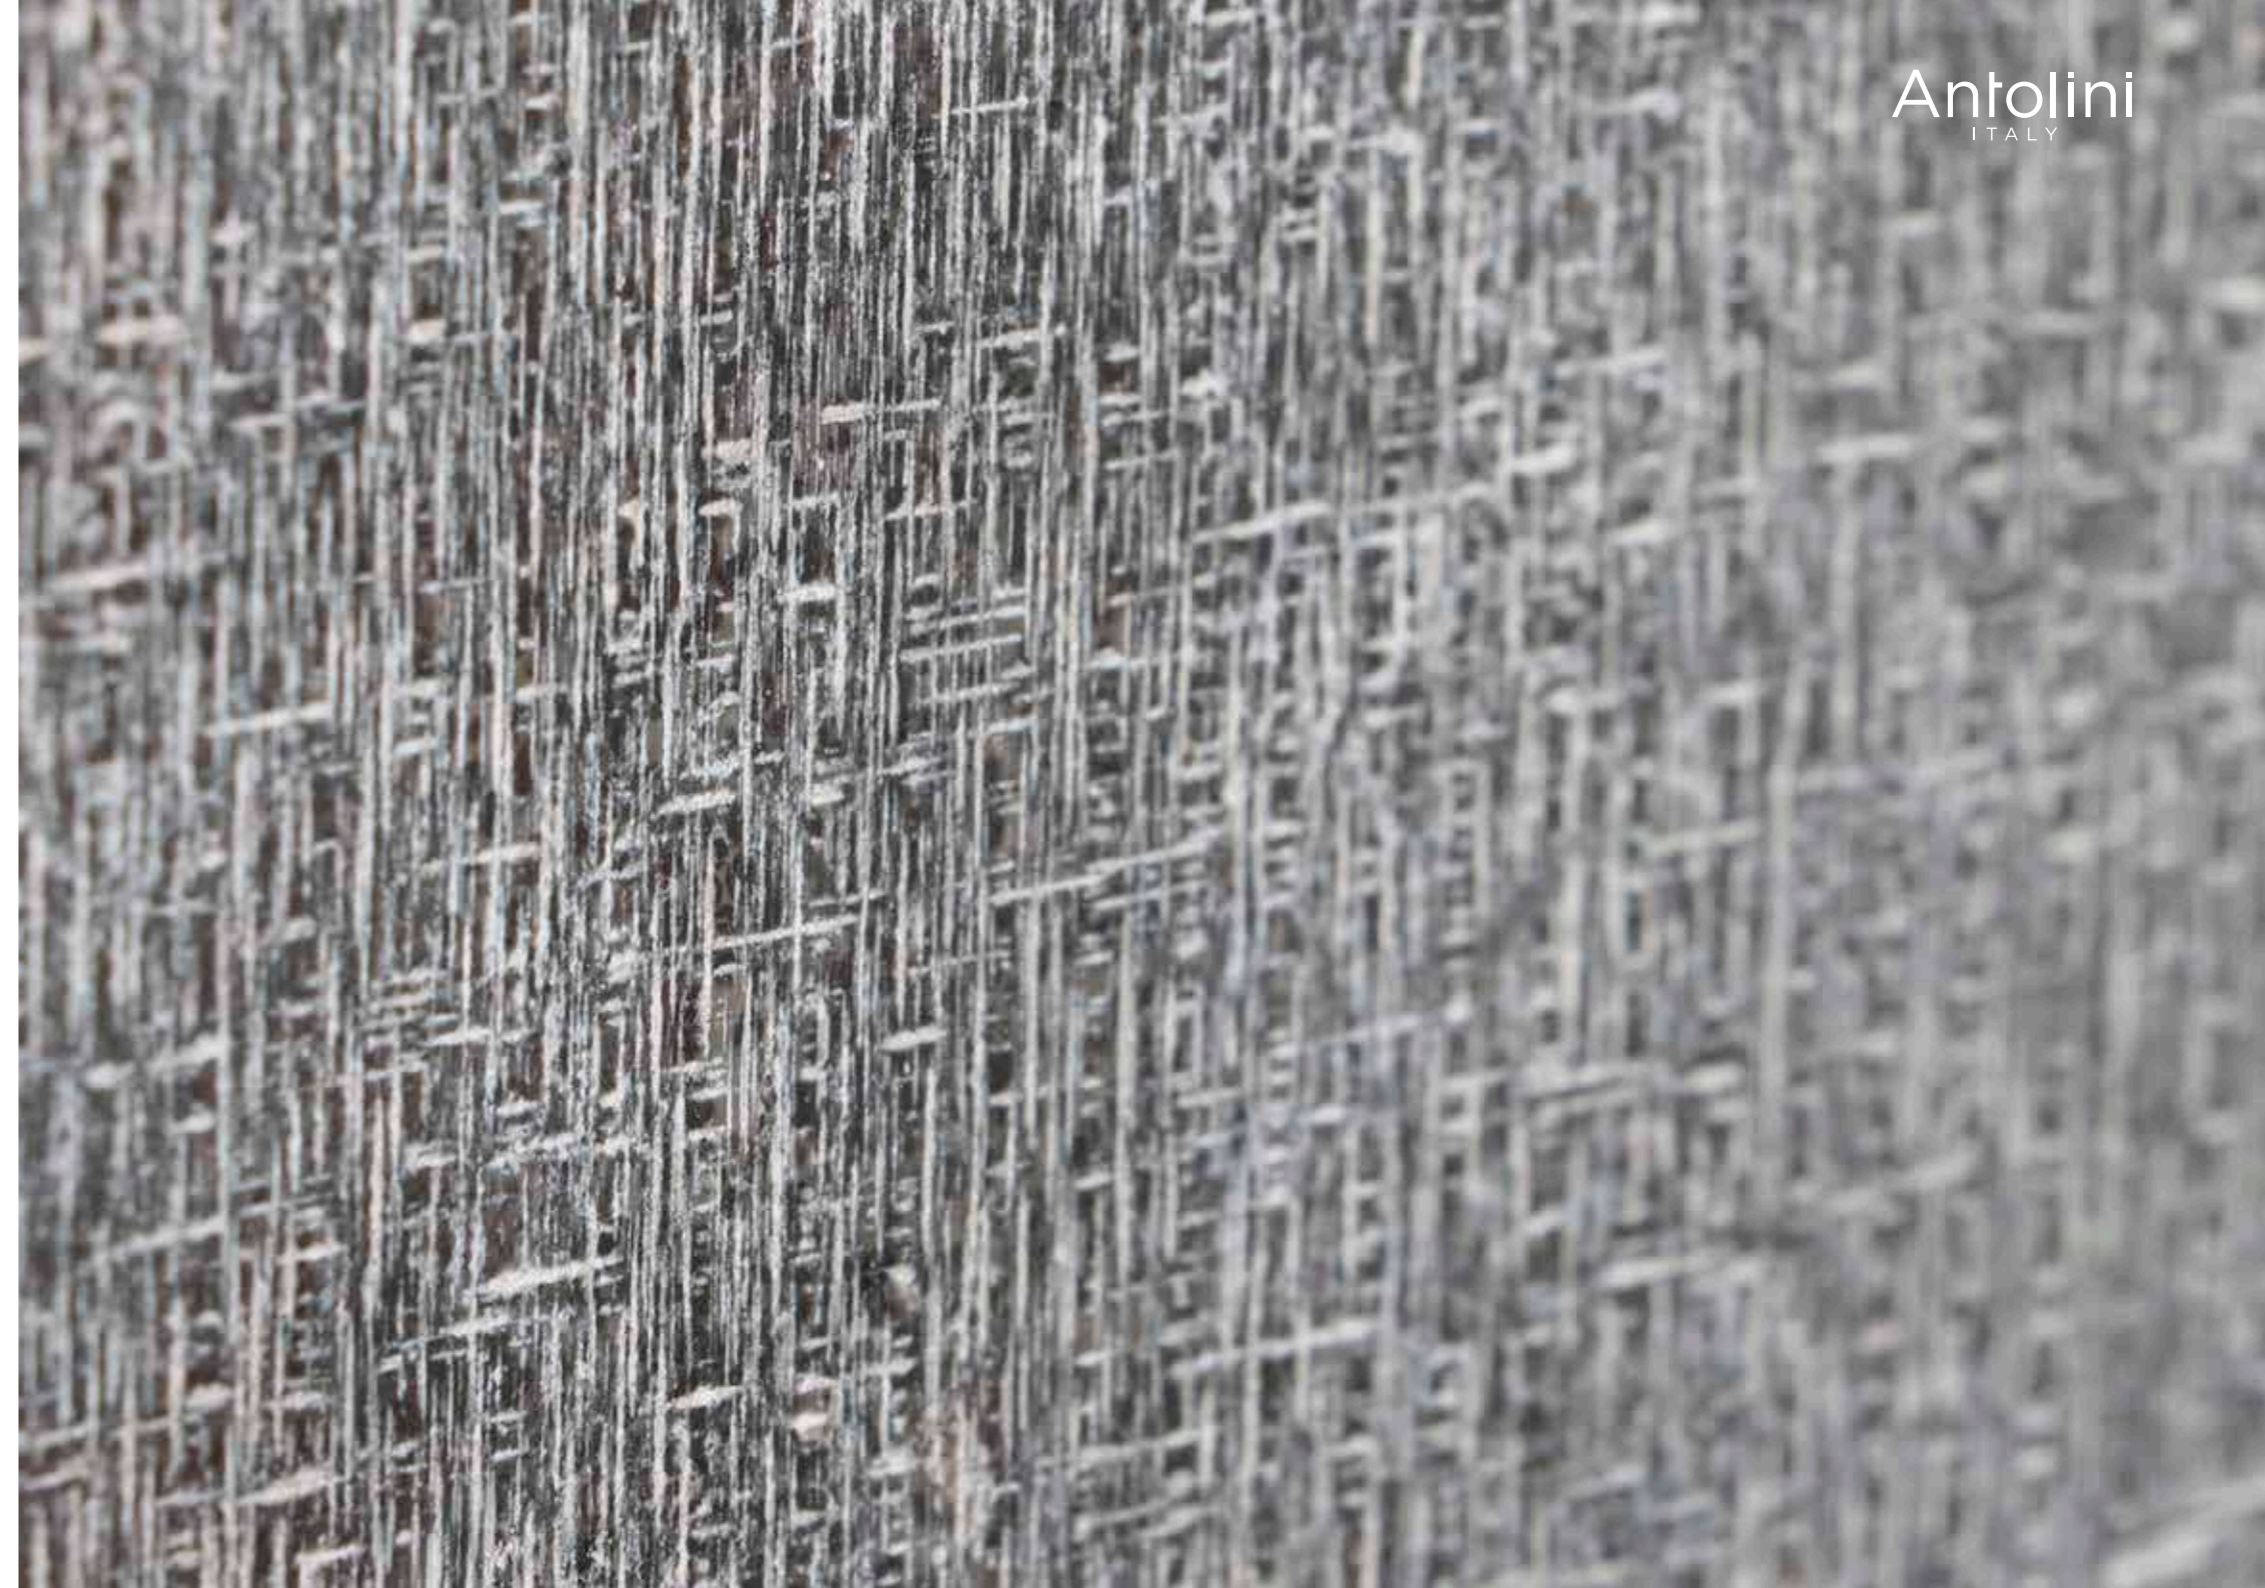

Textures+ Collection

RIVEN FINISH | Jurassic Brown "Extra"

Antolini
ITALY

RIVEN FINISH | Brown Antique

RIVEN FINISH | Calacatta Brasil

RIVEN FINISH | Negresco

RIVEN FINISH | Sequoia Brown

RIVEN FINISH | Jurassic Brown