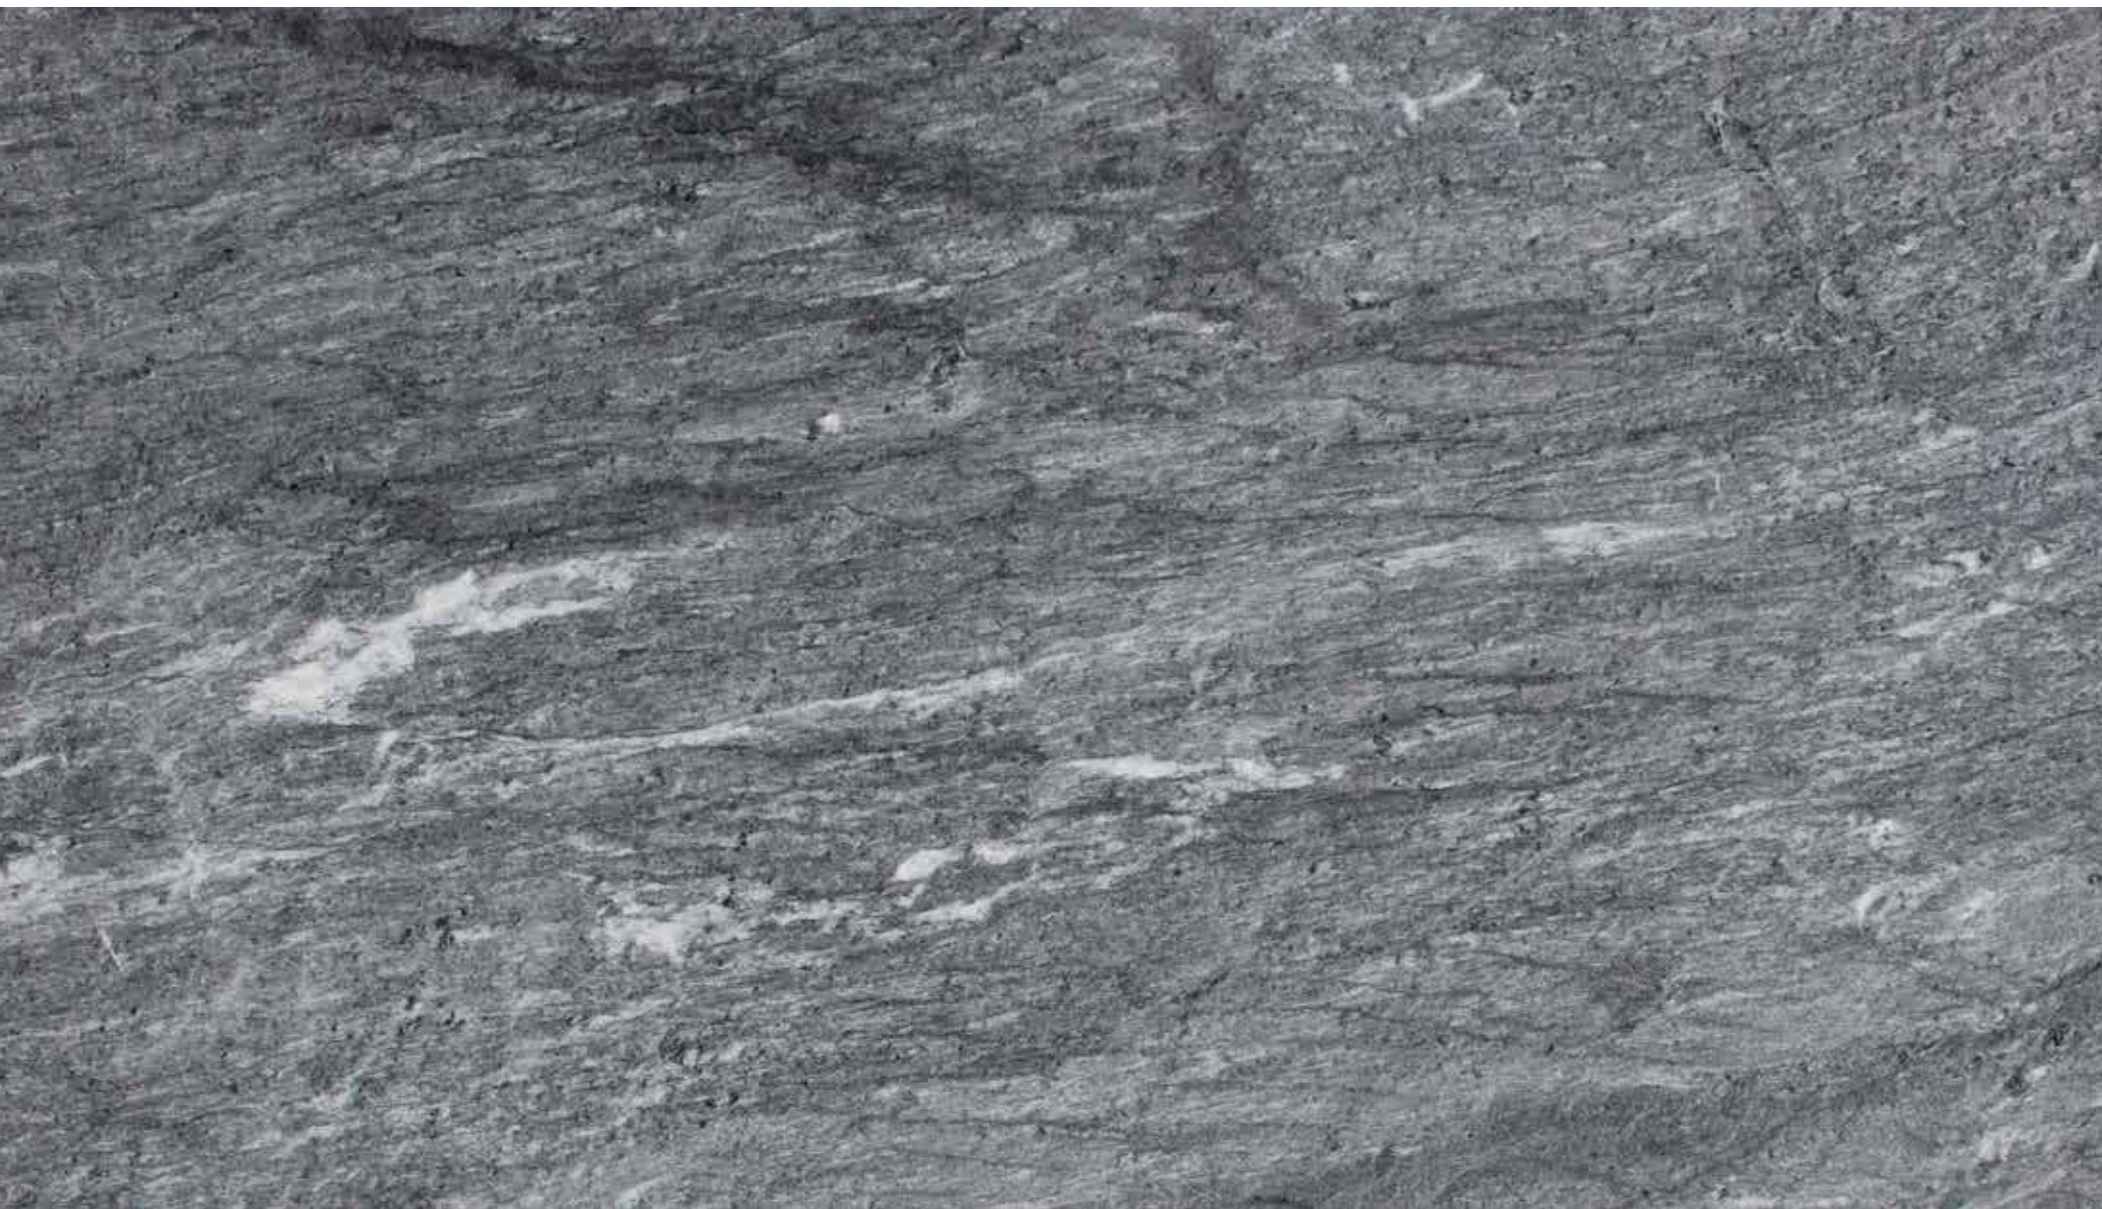

STRIATO DESIGN | Nero Assoluto "Classic"

Antolini
ITALY

SUPER HYDRO FINISH | Jurassic Brown

SUPER HYDRO FINISH | Sandy Blue "Extra"

SUPER HYDRO FINISH | Zebrino Bianco "Extra"

Textures+ Collection

STRATOS DESIGN | Fusion Wow "Dark"