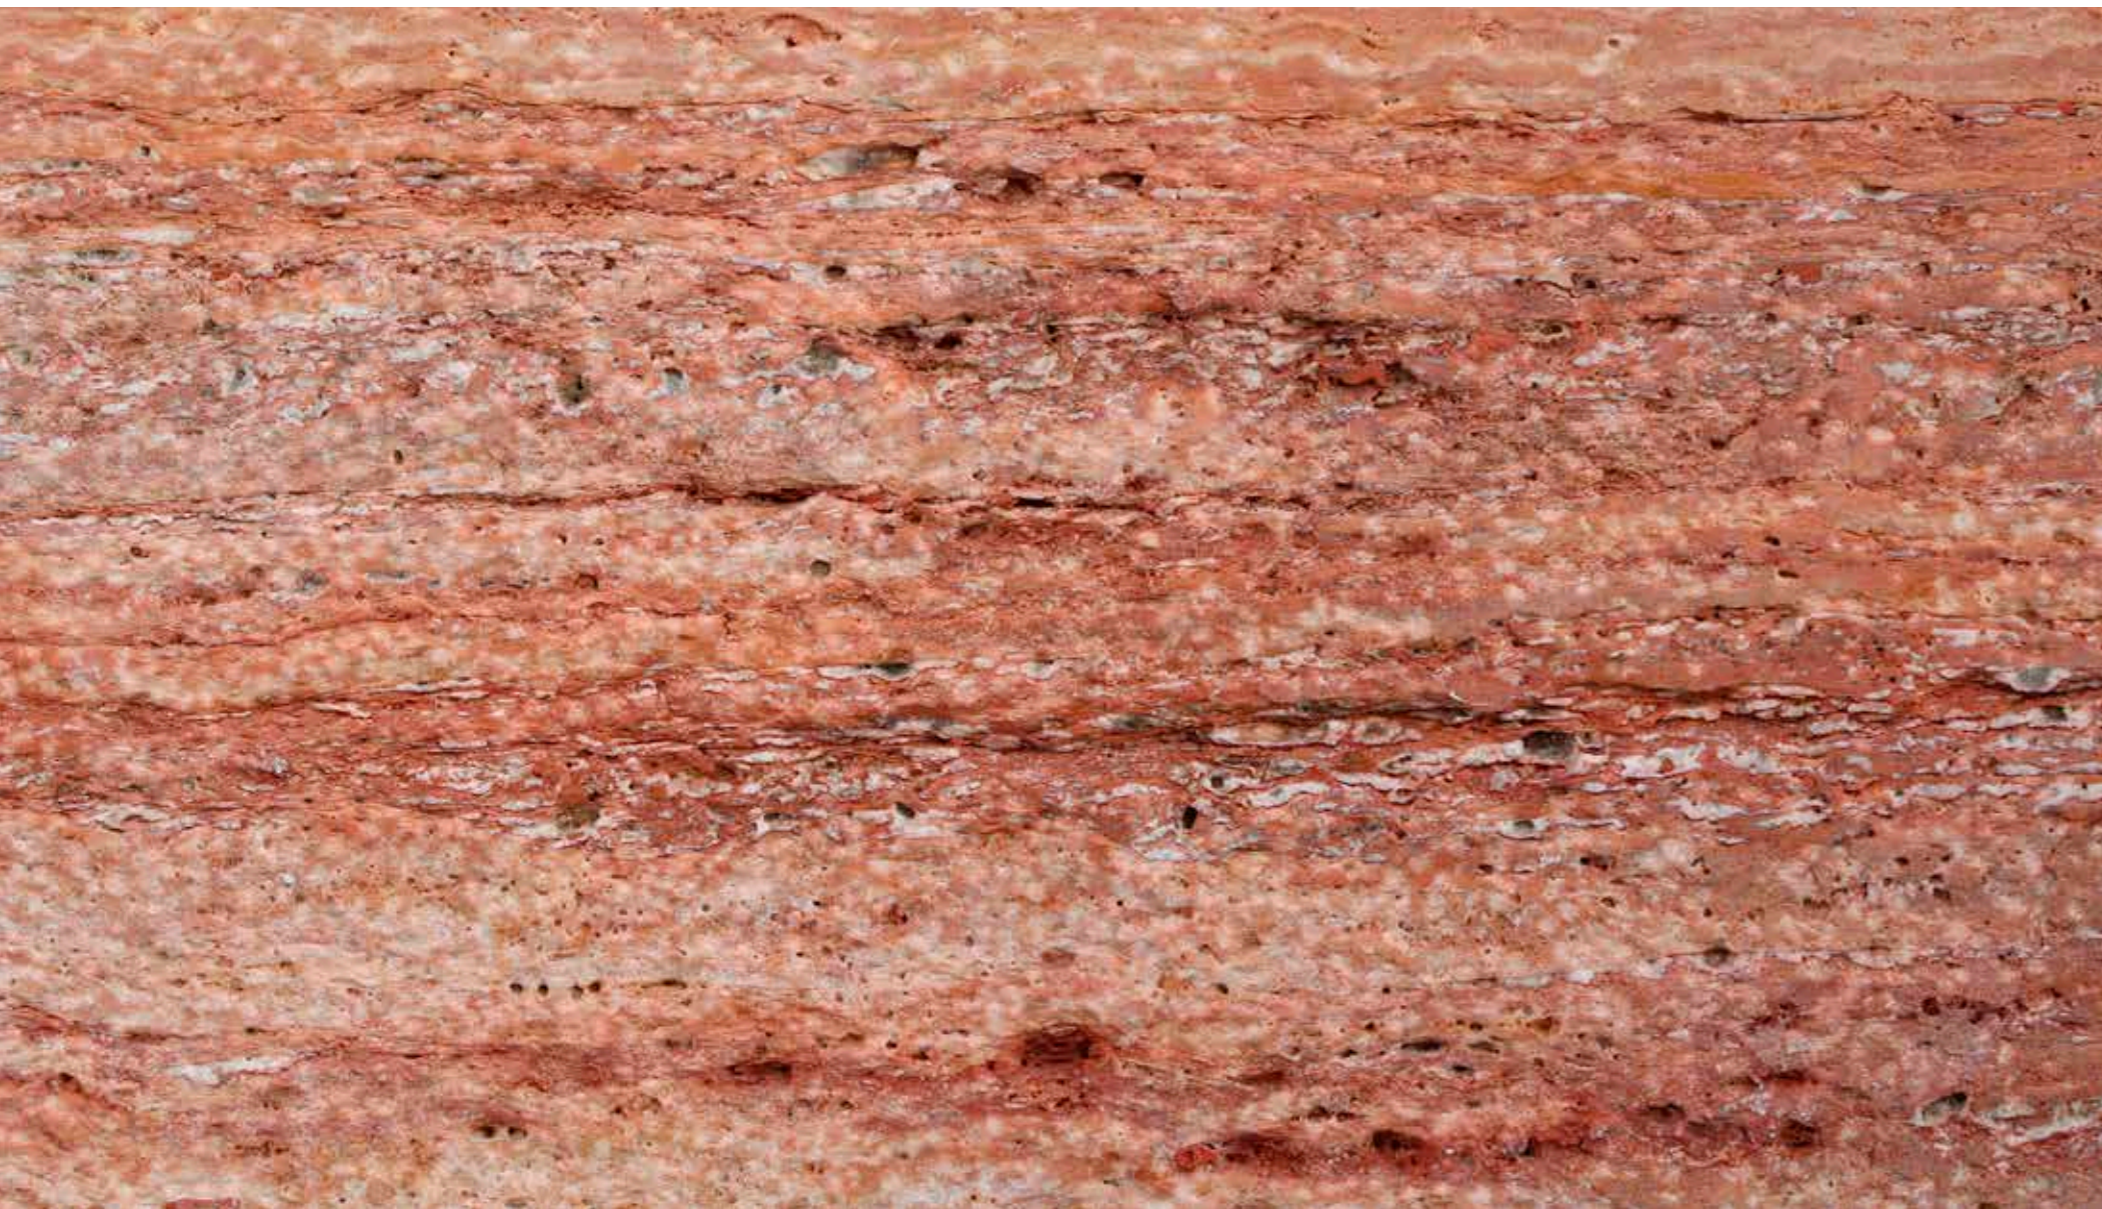

ROCK FINISH | Invisible Grey