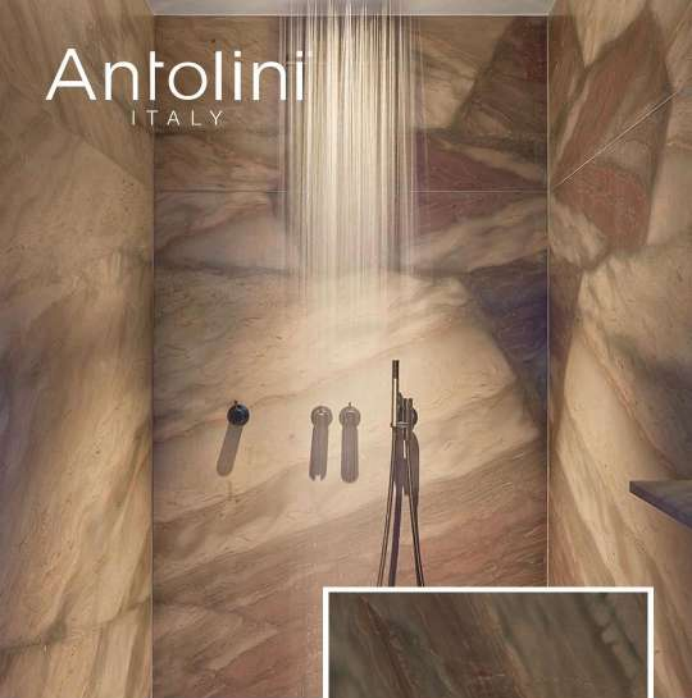

Antolini
ITALY