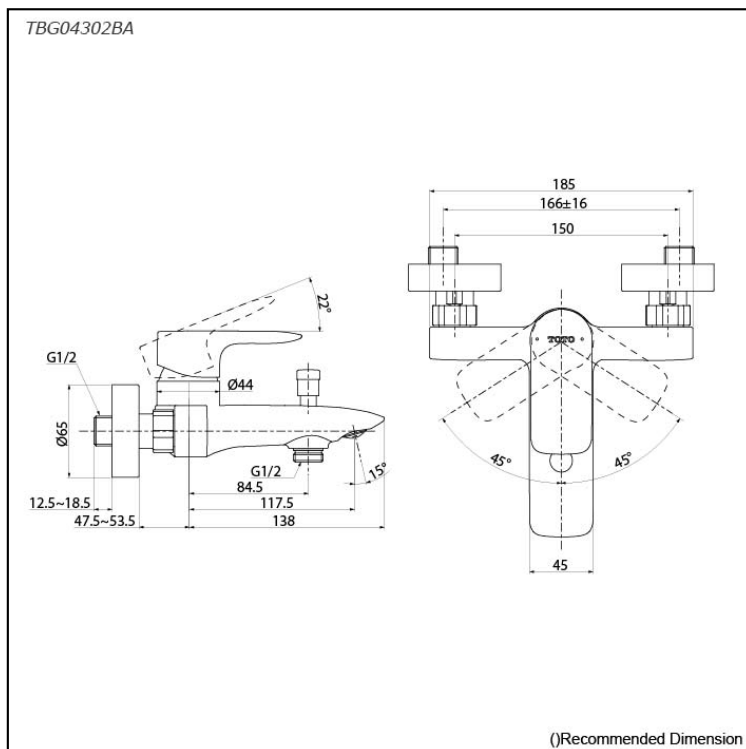

### Specifications

Finish: Chrome  
Material: Brass  
Water Pressure: 0.05MPa~1.0MPa

### Parts description

- **TBG04302BA**  
Exposed Single Lever Bath & Shower Mixer

### Flow Rate