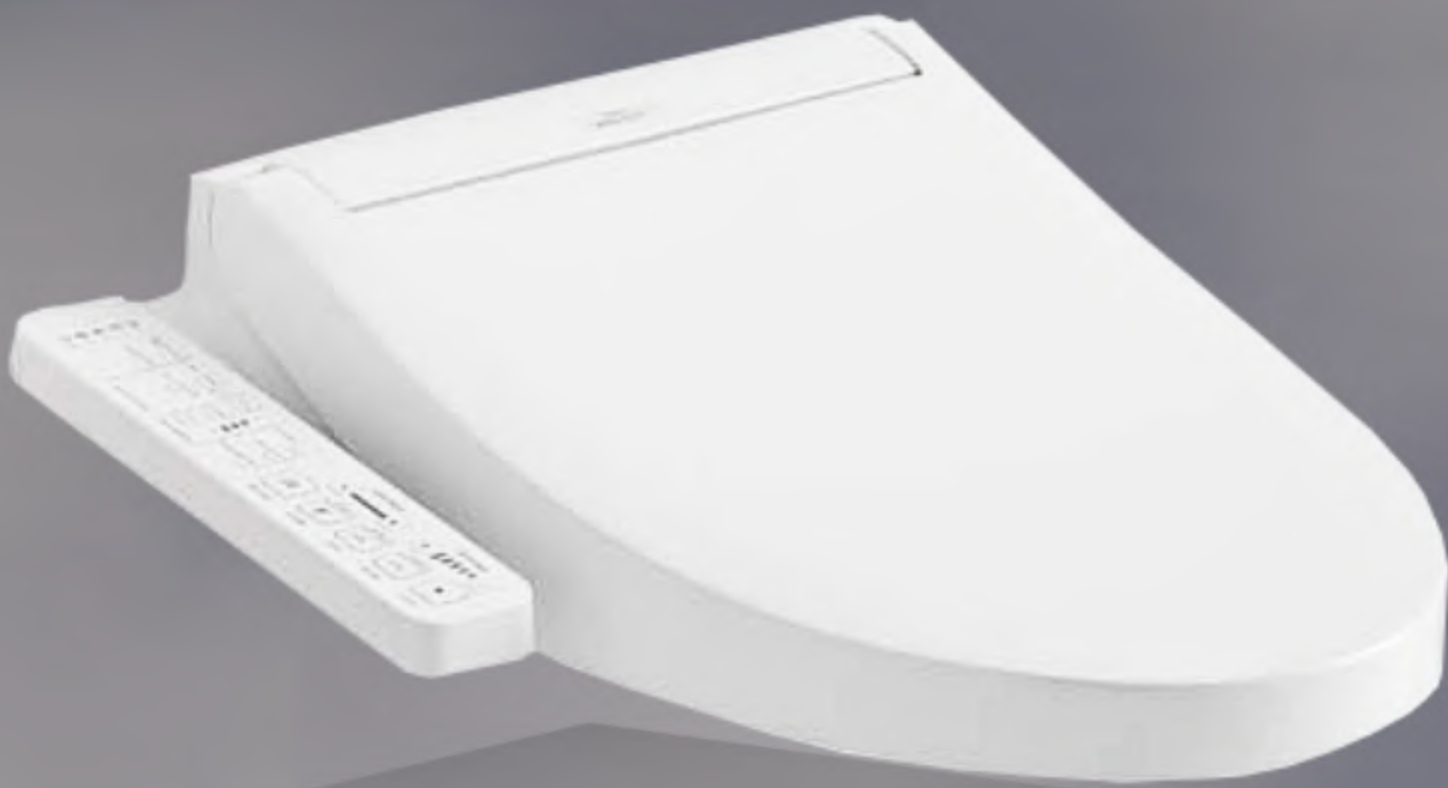

TOTO

2024 COLLECTIONS

NEXT ITEM
P20

WASHLET C2 (Concealed Connection) 700296

BEST SELLER

Features

- EWATER+ sanitizes bowl & nozzle
- PREMIST for dirt prevention
- Comfortable washing functions
- HEATED SEAT and WARM AIR DRYING
- Auto-DEODORIZER activates after every use

Specifications

Size (mm): 472Wx530Dx147H
Power Cord Length: 1.2 m
Parts: TCF23460AAA

0917 708 9257

Globalhome