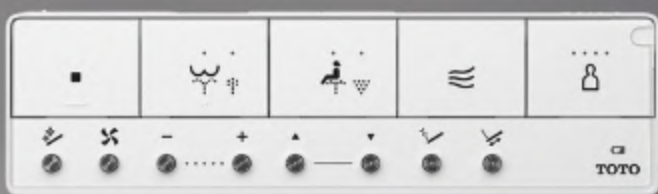

TOTO

2024 COLLECTIONS

NEXT ITEM
P20

NEOREST® RS

M-700339A

Limited Stocks

BEST SELLER

Features

- TORNADO FLUSH with RIMLESS DESIGN bowl
- PREMIST and EWATER+ to prevent build up of bacteria, waste, and dirt
- Automatic operation, sensory activated
- HEATED SEAT and WARM AIR DRYING
- Auto-DEODORIZER

Specifications

Size (mm): 386Wx690Dx515H
Power Cord Length: 1.2 m
Parts: CS921VT / TCF83410GAA

0917 708 9257

Globalhome®