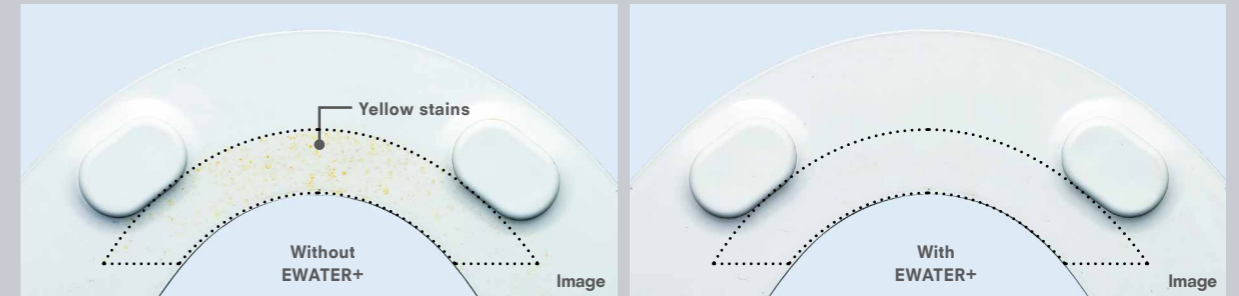

### EWATER+

EWATER+ IS SPRAYED ON THE EASILY FOULED FRONT SECTION OF THE BACKSIDE OF THE TOILET SEAT.

This helps suppress urine and other waste from becoming yellow stains, for long-lasting cleanliness. A quick manual spray before cleaning allows you to remove waste with a light wipe.