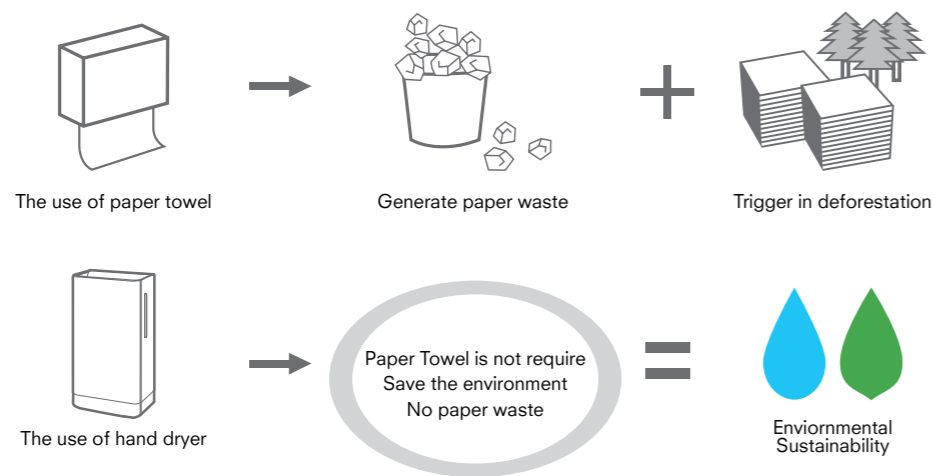

Sleek and compact in design, this energy-efficient dryer is sensor activated with double-sided blowers for fast drying. Features side panels and bottom tray. Decibel rating of 57dB for comfortable use.