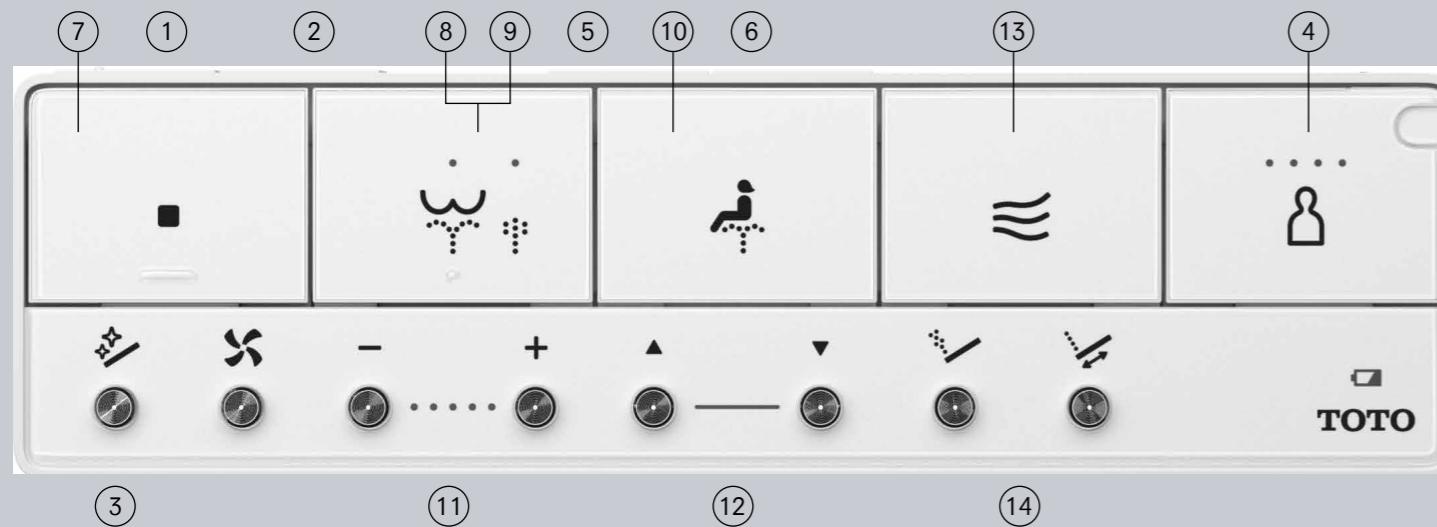

HOW THE REMOTE CONTROL WORKS

Easy and Convenient to Use.

NEOREST®

- ① **Full flush** Performs a full flush.
- ② **Light flush** Performs a light flush.
- ③ **Wand clean** Cleans the wand with "EWATER+".
- ④ **Personal setting lock** Store your preferred "Water pressure", "Wand position" and "Warm water temperature" settings.
- ⑤ **Opening and closing the toilet seat** Opens and closes the toilet seat.
- ⑥ **Opening and closing the toilet lid** Opens and closes the toilet lid.
- ⑦ **Stopping** Stops operation.
- ⑧ **Rear cleansing** Cleanses your rear.
- ⑨ **Soft rear cleansing** Cleanses your rear with a soft, embracing water flow.
- ⑩ **Front cleansing** Serves as a bidet for ladies.
- ⑪ **Water pressure adjustment** You can make a selection from 5 different water pressure levels.
- ⑫ **Wand position adjustment** You can make a selection from 5 different wand position levels.
- ⑬ **Warm air drying** Dries your rear.
- ⑭ **Oscillate** The wand moves back and forth for a thorough cleanse.
  Pulsate Water pressure alternates between soft and strong for a massage effect.