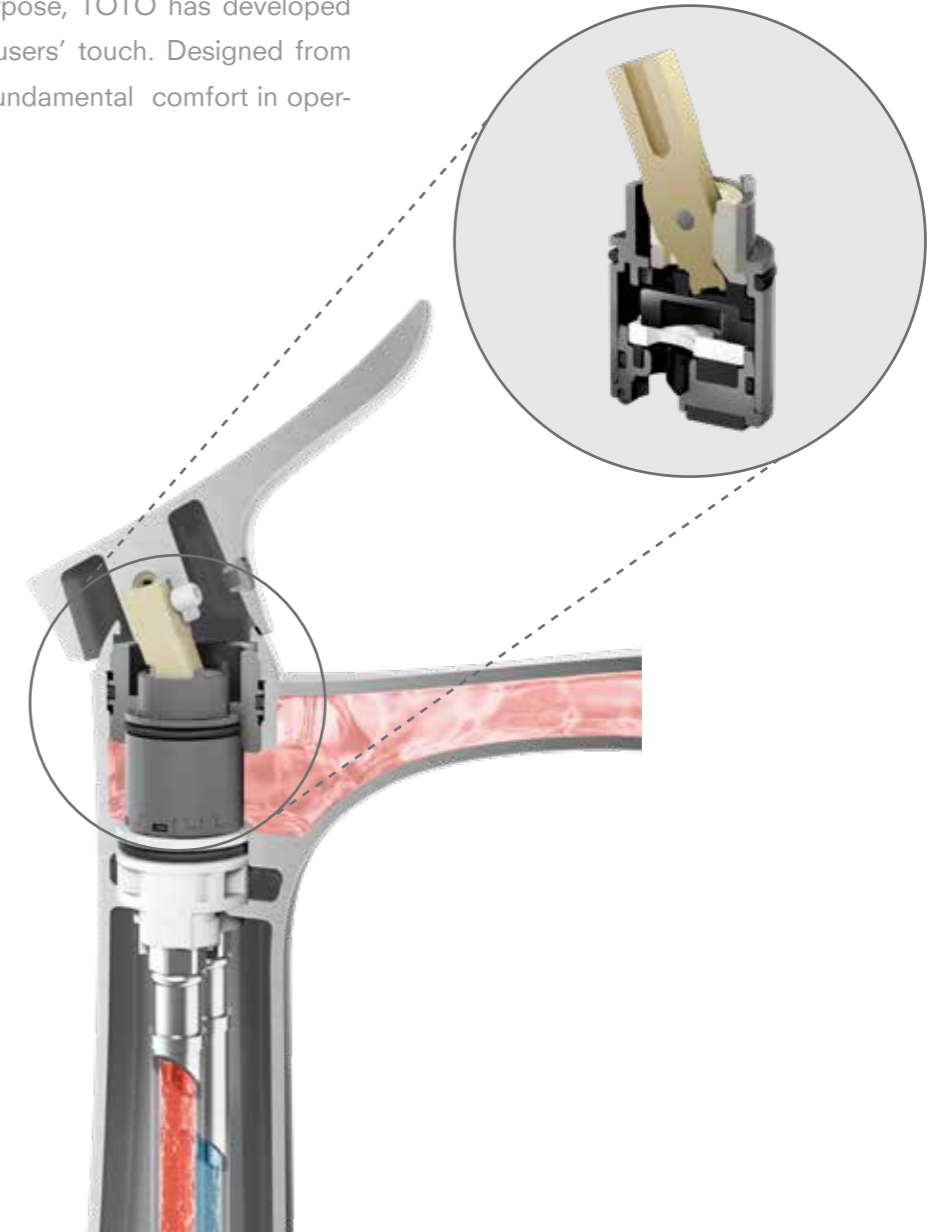

Special coating for prolonged comfort.

The ceramic disc, a core valve component, is covered with a special DLC (Diamond Like Carbon) coating. This ensures long-lasting quality over conventional faucets that use a greased valve.