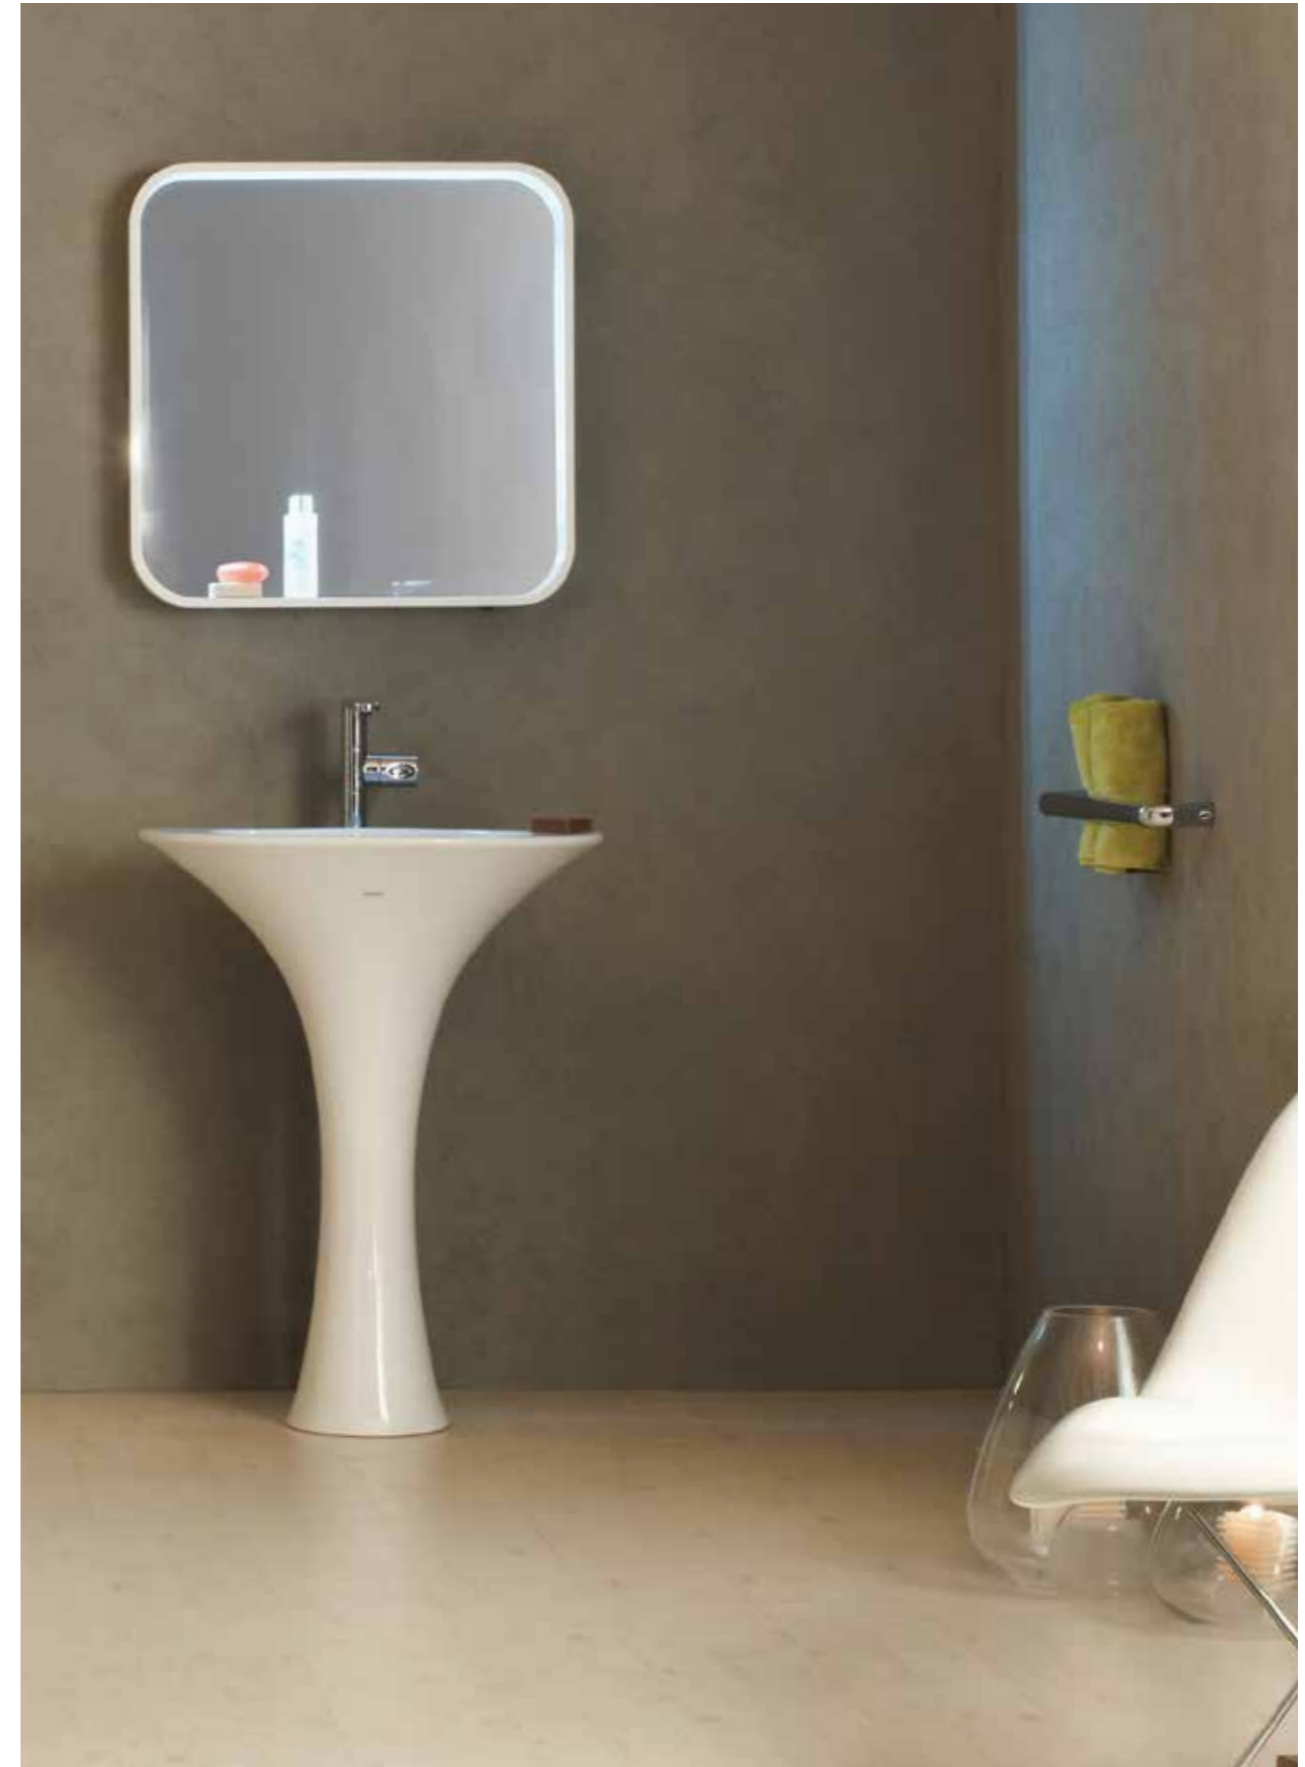

FULL PEDESTAL LAVATORIES

LW236CJ
+
LW239FJ

Wall Hung Lavatory
with Full Pedestal

Size: 530W*465D*210H mm

LW241CJ (1 Tap Hole)
+
LW239FJ
LW241J (3 Tap Holes)
+
LW239FJ

Wall Hung Lavatory
with Full Pedestal

Size: 580W*500D*815H mm

FLOOR STANDING LAVATORIES

LW817J

Floor Standing Lavatory

Size: 700W*460D*900H mm