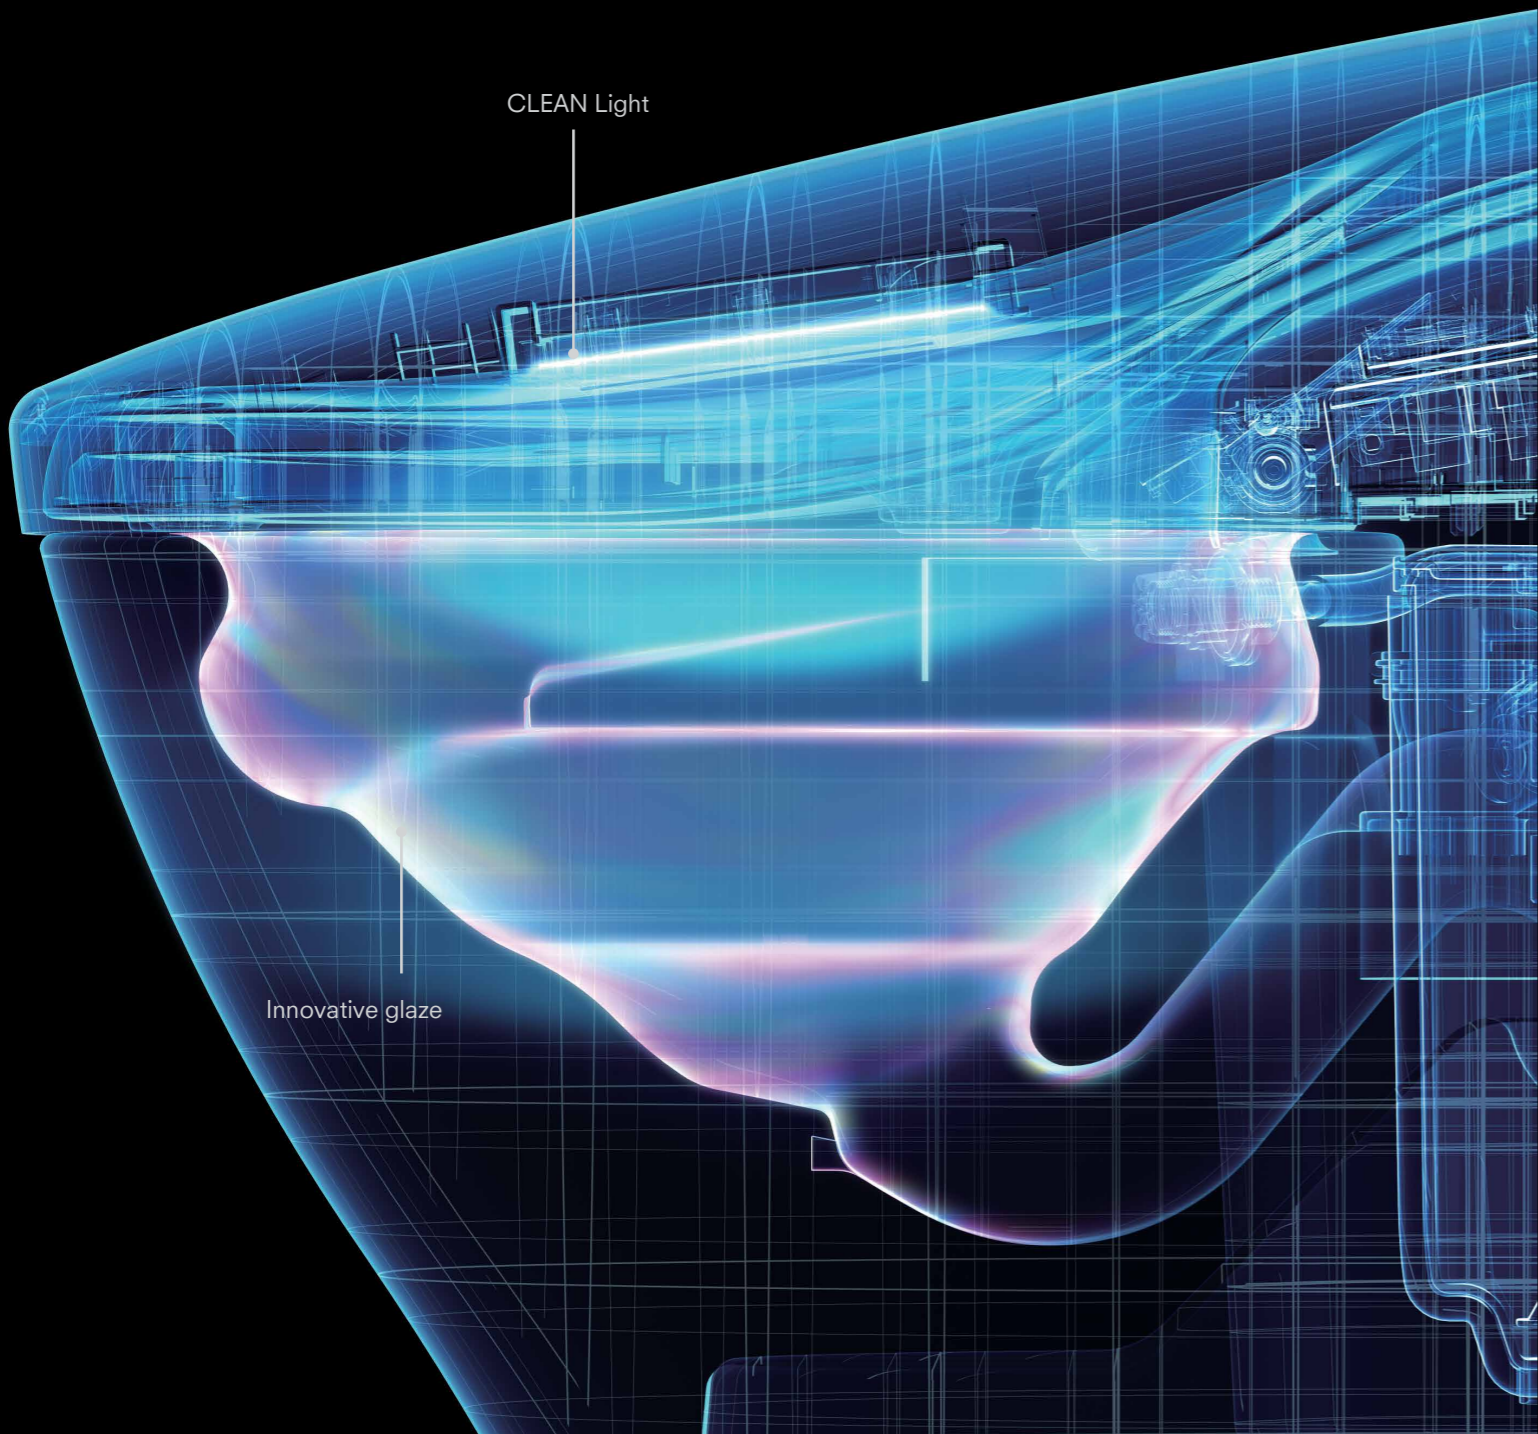

# ACTILIGHT

Photocatalytic glaze, the ultimate cleaning technology, has the natural power to decompose waste.

CLEAN Light and the extraordinary surface treatment enable easy removal of even microscopic debris and particles.