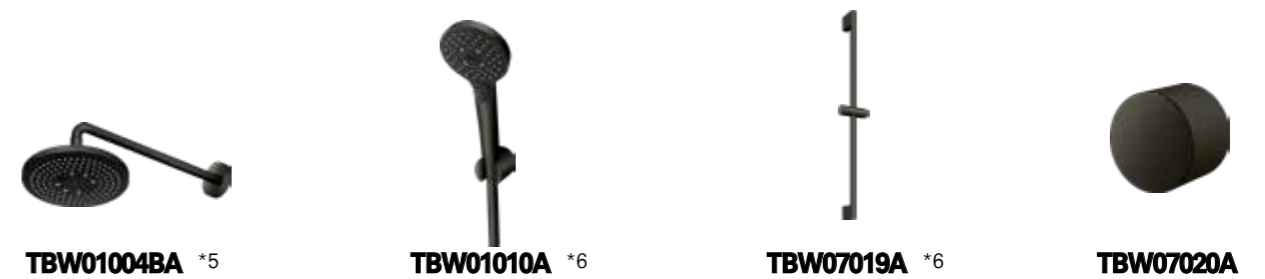

GS series

reddot winner 2022
Matte Black

FAUCET

reddot award 2018
winner

reddot award 2018
winner

reddot award 2018
winner

reddot award 2018
winner

reddot award 2018
winner

reddot award 2018
winner

Recommended Shower Combination

*1. Without waste fitting *2. 2 Handle heat transfer prevention design *3. Need MINI UNIT (TBN01001B) separately
*4. Fall prevention feature *5. Safety design resin hanger

NEOREST
WASHLET
TOILETS
LAVATORIES
BATH TUBS
FITTINGS & SHOWERS
ACCESSORIES
SHOWCASE
PUBLIC