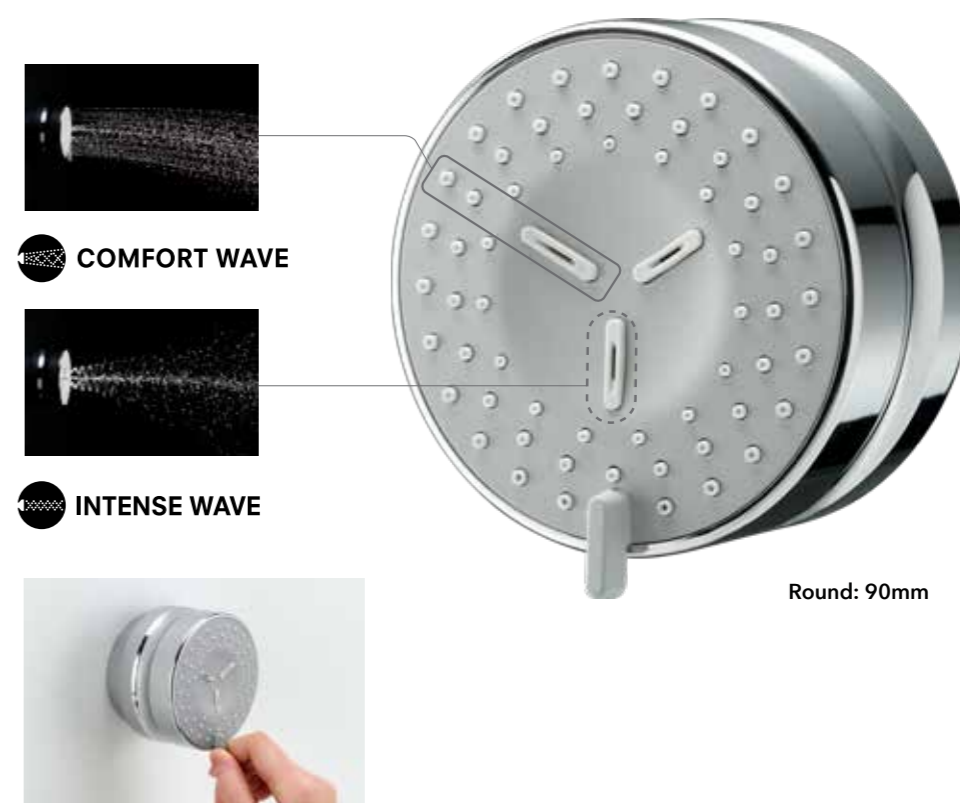

Body Shower