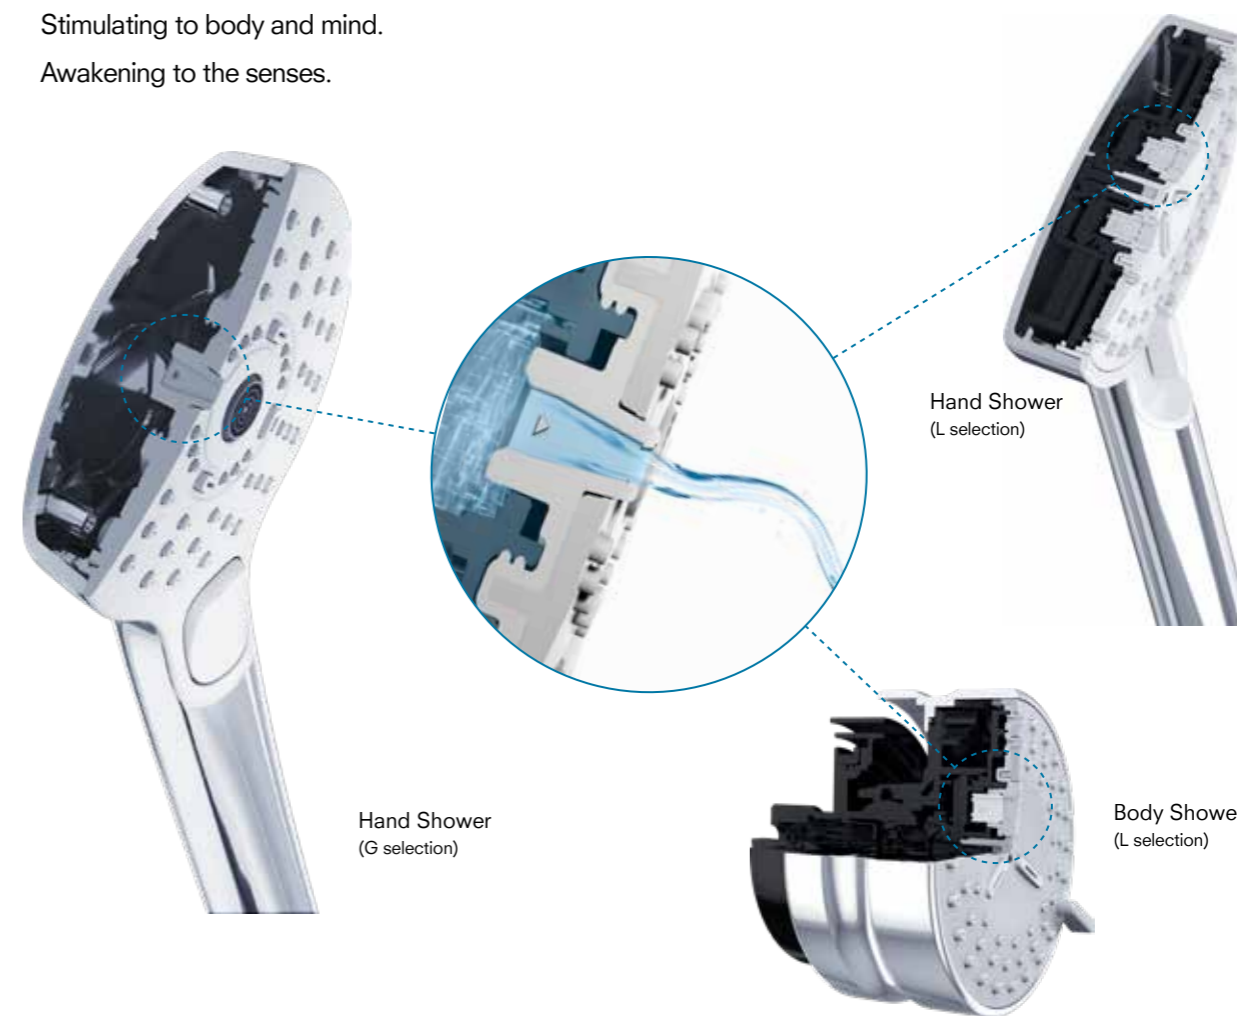

ACTIVE WAVE

INTENSE WAVE

INTENSE WAVE +

That Quality: Only TOTO

The image illustrates the comparison of the force of water.
We examined the power of water flow against a transparent pool.