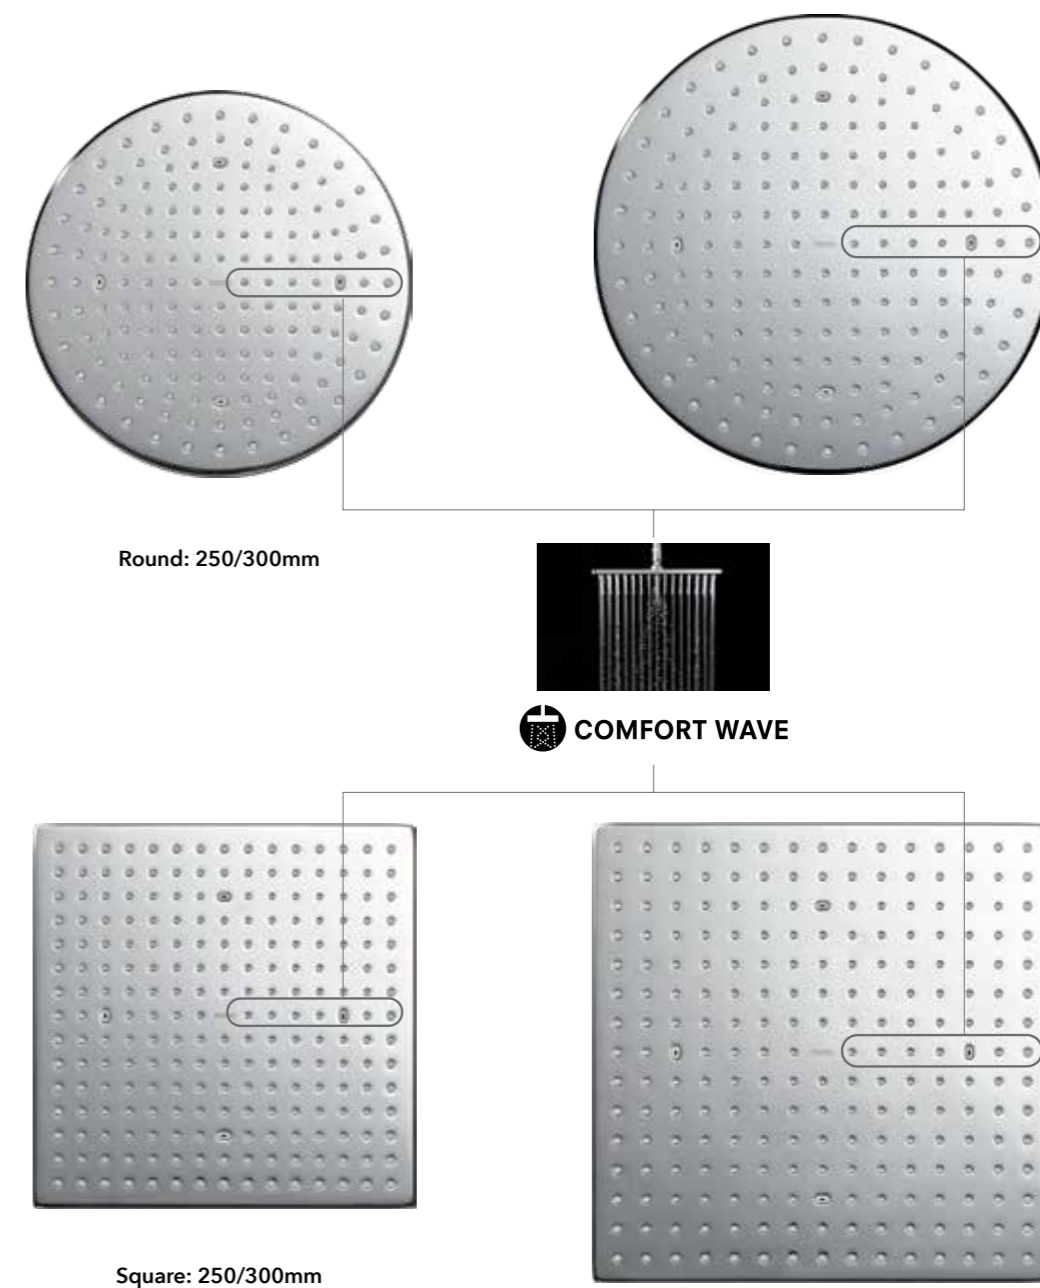

Overhead Shower