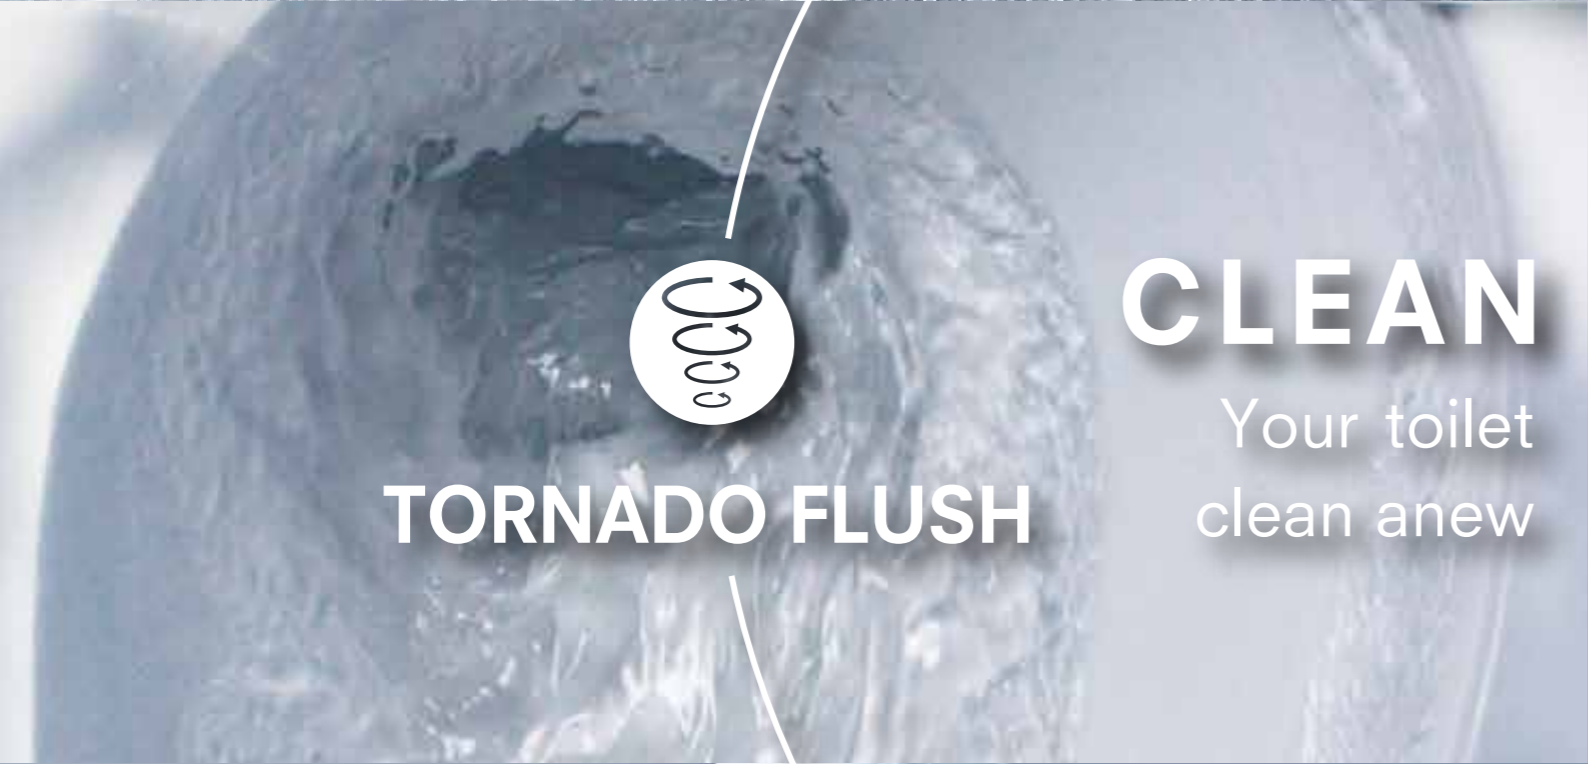

**When Standing**

**AUTO FLUSH**

No need to touch buttons or handles and never worry about someone forgetting to flush — it's automatic after each use.

**PREMIST**

**CEFIONTECT**

**TORNADO FLUSH**

**CLEAN**