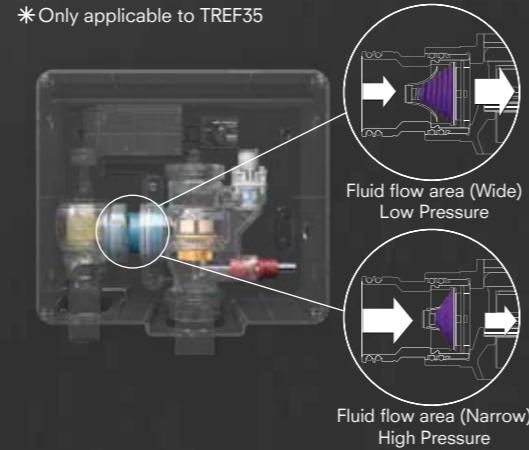

New Flushing Technology

When there are water pressure fluctuations, a spring contracts to maintain water volume and force at a constant level.

* Only applicable to TREF35

Environment Factors	Current Situation		New Flushing Technology	
	Disturbance	Flushing Performance	Disturbance	Flushing Performance
Water Supply Pumps Specifications	Pressure Increased	Excessive Flush Volume	Constant Flow Rate Technology ↓ Disturbance Impact Reduction	Stable Flush Volume
	Pressure Decreased	Poor Flushing Volume		Stable Flush Volume
Simultaneous Serial Flushes	Pressure Decreased	Poor Flushing Volume		Stable Flush Volume
	Volume & Performance		Volume & Performance