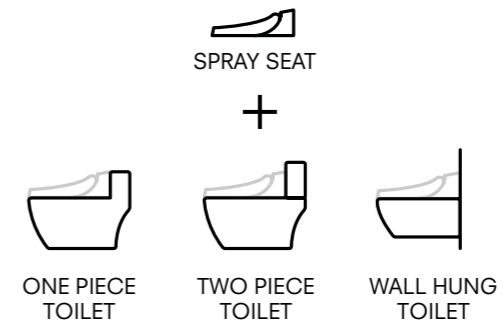

ONE PIECE TOILET

SPRAY SEAT

TWO PIECE TOILET

WALL HUNG TOILET

washLÉT® +

washLÉT®