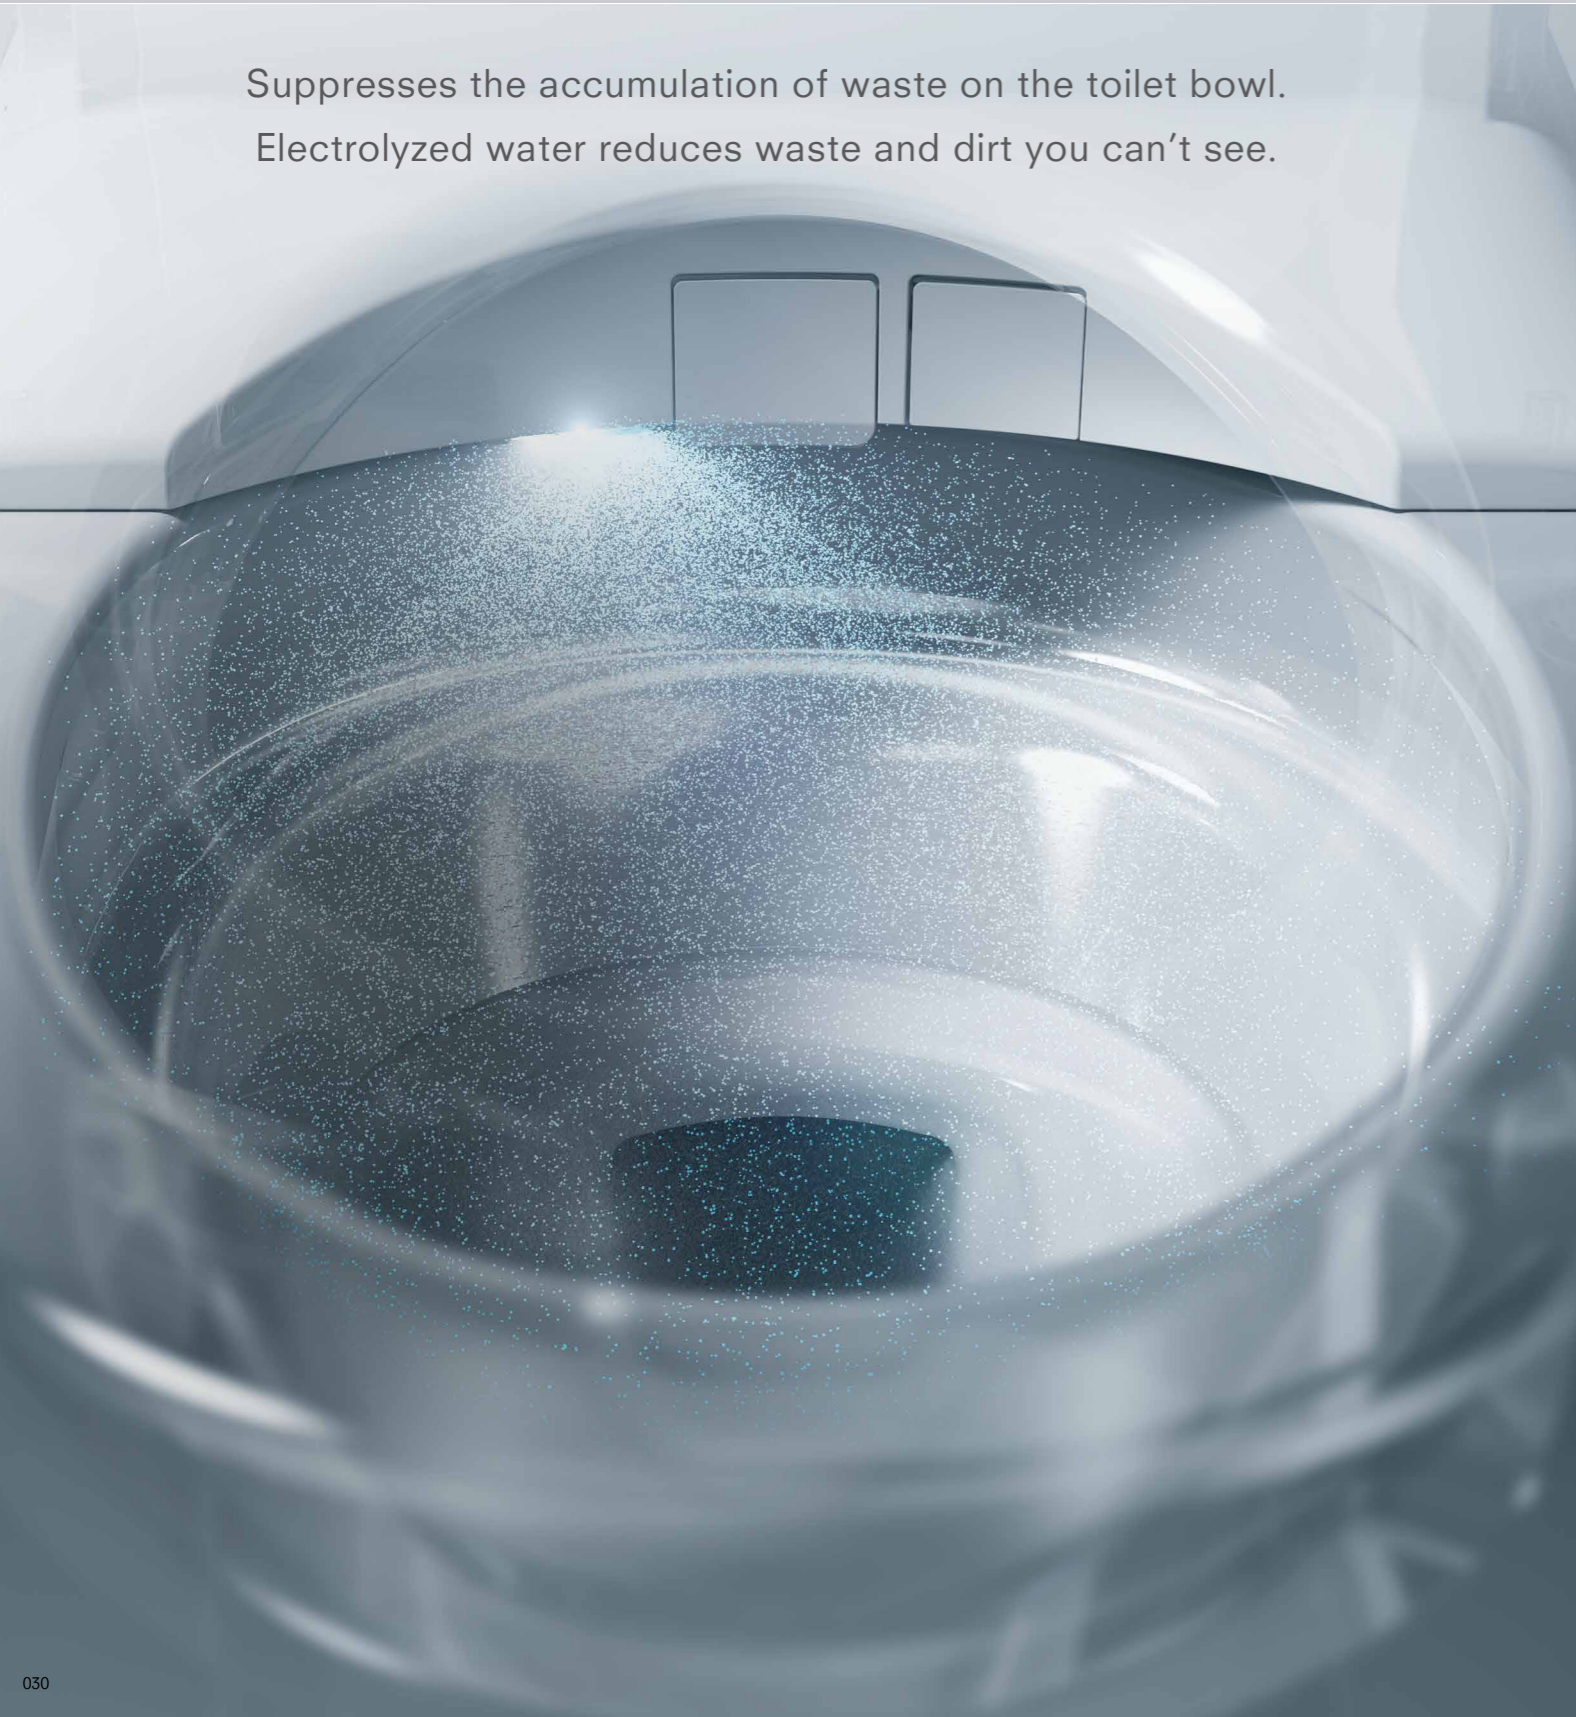

CLEAN SYNERGY

EWATER+ for BOWL

Suppresses the accumulation of waste on the toilet bowl.
Electrolyzed water reduces waste and dirt you can't see.