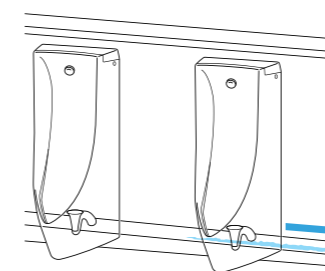

Clean and sanitary even in places that can't be seen. Public restrooms that are easier to clean and service.

It is important to maintain a high level of comfort and convenience when considering ways to reduce the amount of work needed to clean and service a restroom. TOTO has developed a variety of innovations and technologies for keeping restrooms clean and sanitary and for suppressing the accumulation of waste, not only in visible areas but also in places hidden from sight such as the inside of pipes. Urinals are periodically flushed automatically when not in use, such as at night to keep drainpipes clean. Though innovations such as a compact urinal trap that efficiently replaces the water after use, and EWATER+ for preventing stains and odors, restrooms are kept sanitary while effectively conserving water.