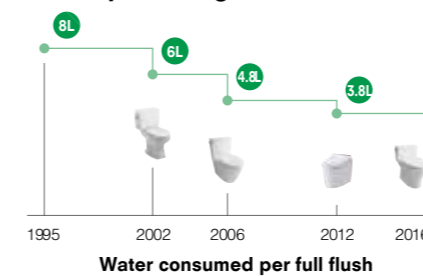

Steadily reducing toilet water consumption

Reduced from 8 to 3.8 liters