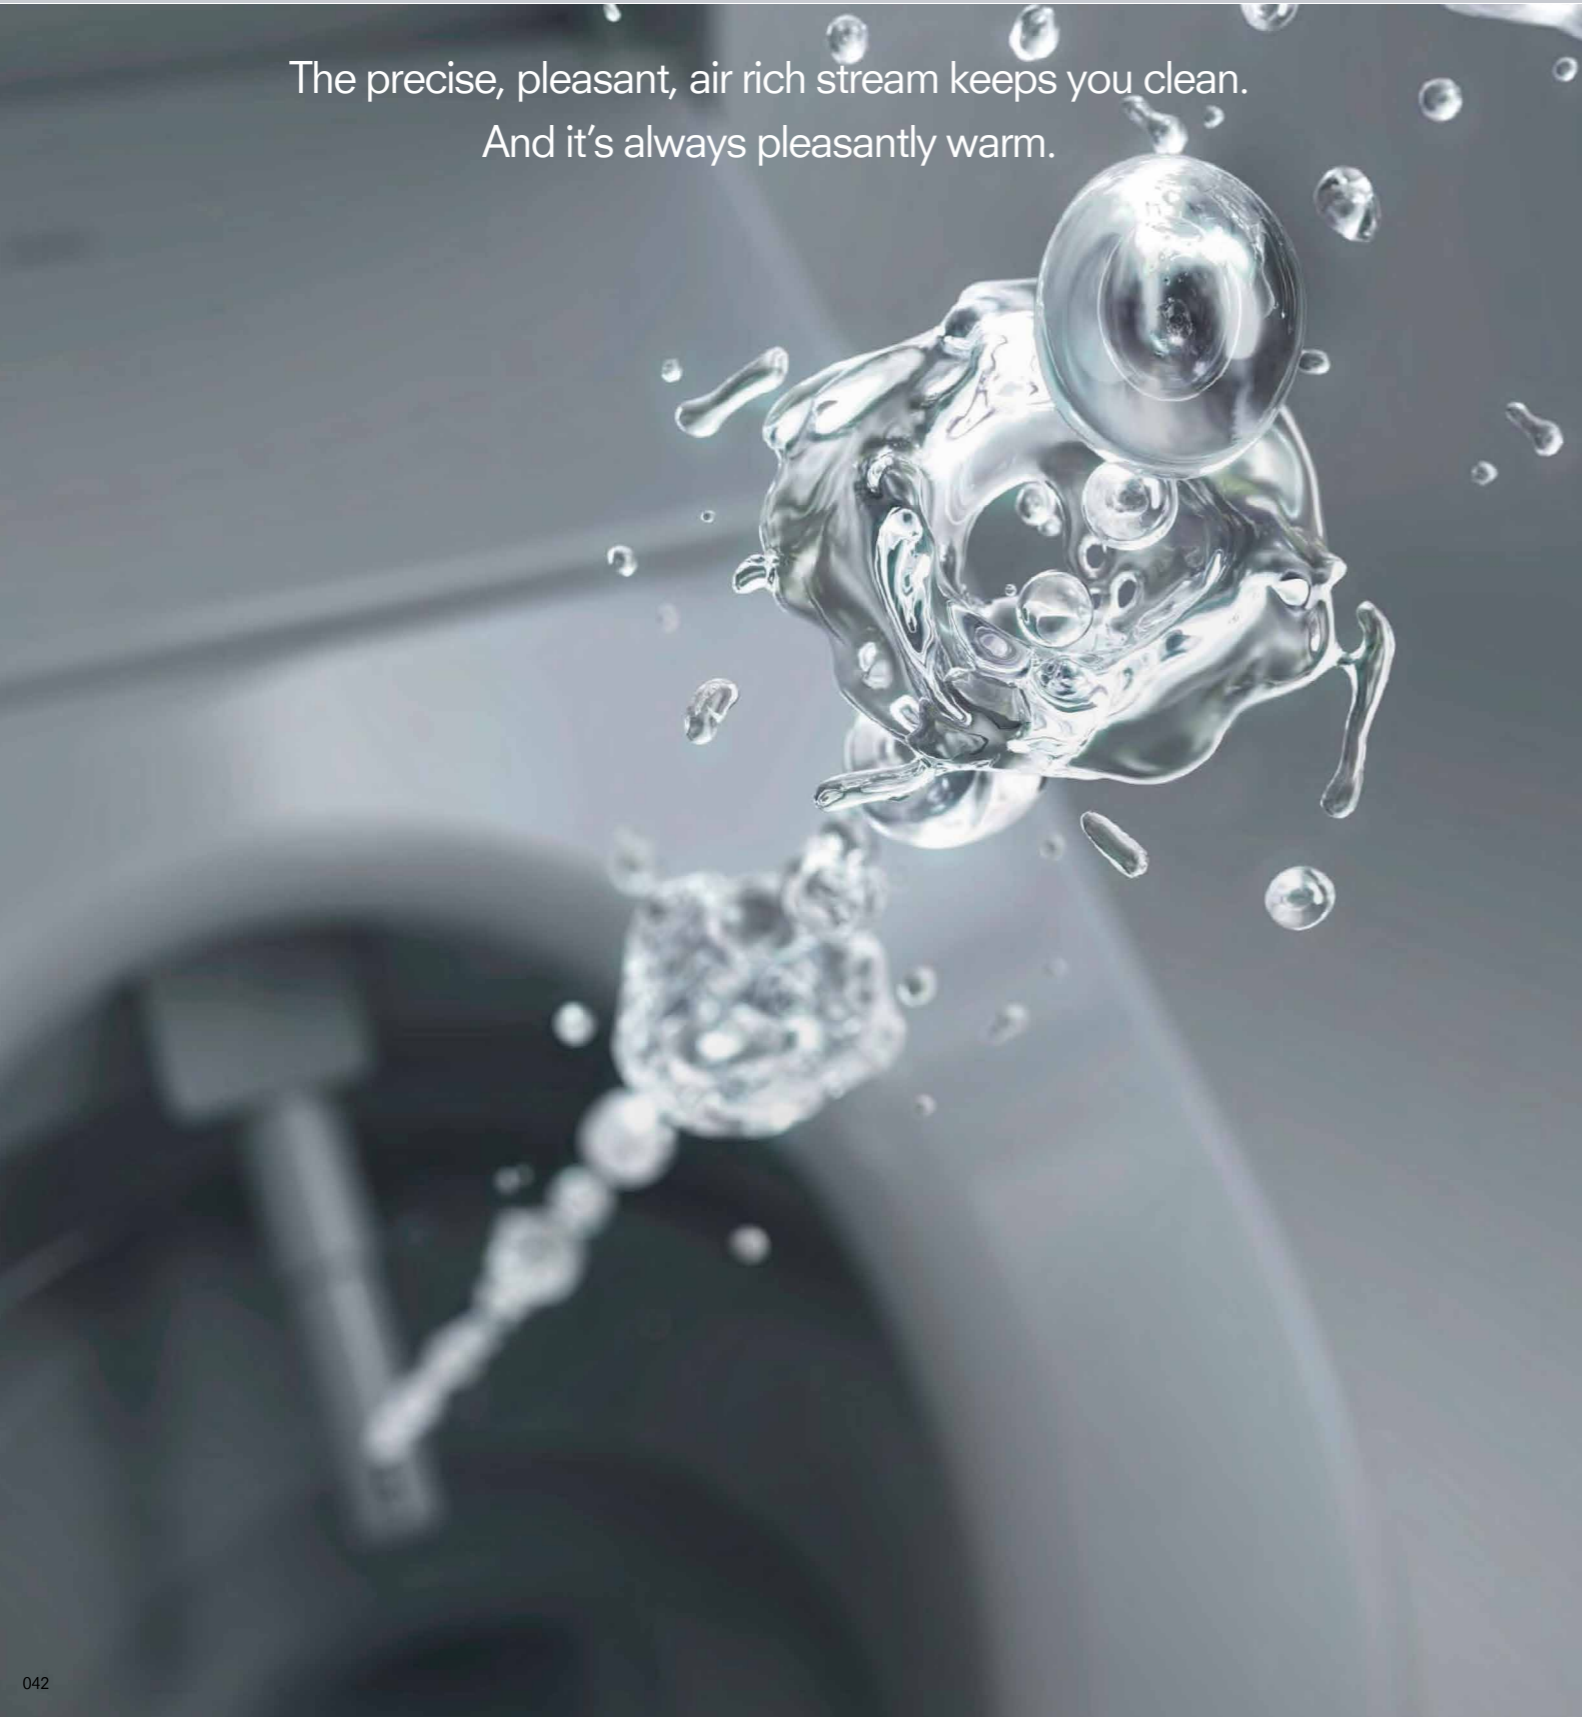

AIR-IN WONDER-WAVE

The precise, pleasant, air rich stream keeps you clean.
And it's always pleasantly warm.