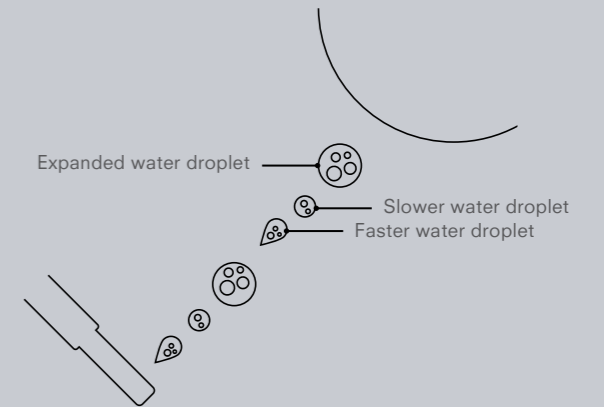

### How AIR-IN WONDER-WAVE works

AIR-IN WONDER-WAVE technology is a precise and pleasant air-rich stream that keeps you clean. As water droplets are fired at different speeds, small droplets collide with larger ones, combining and expanding as they fill with more air. The injection of air enlarges the water droplets by approximately 30%