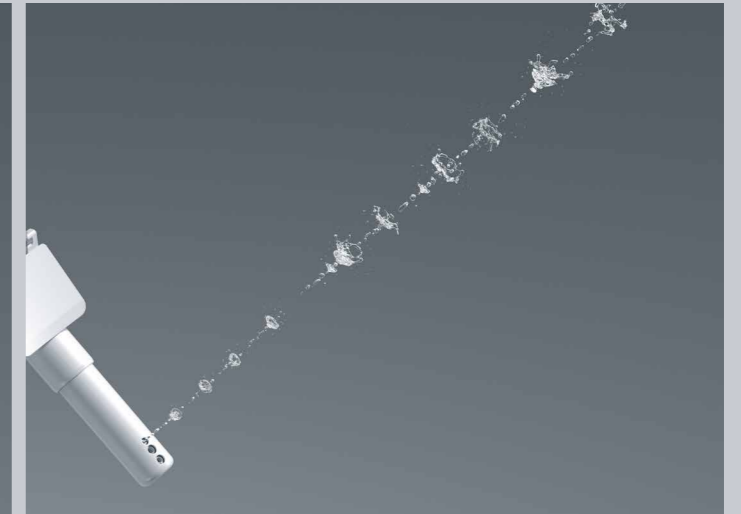

Pulsating Cleansing
Rhythmically pulsating stream of cleansing warm water.