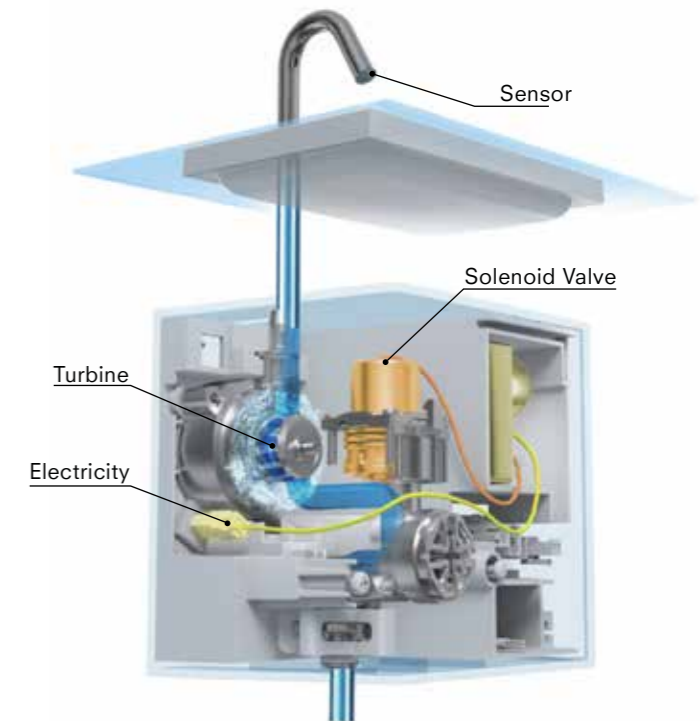

# EARTH-FRIENDLY

Restrooms in harmony with nature.

This ECOPOWER touchless faucet uses the flowing water to generate the electricity it needs to operate. There is no need for electrical wiring, making installation and renovation easier.