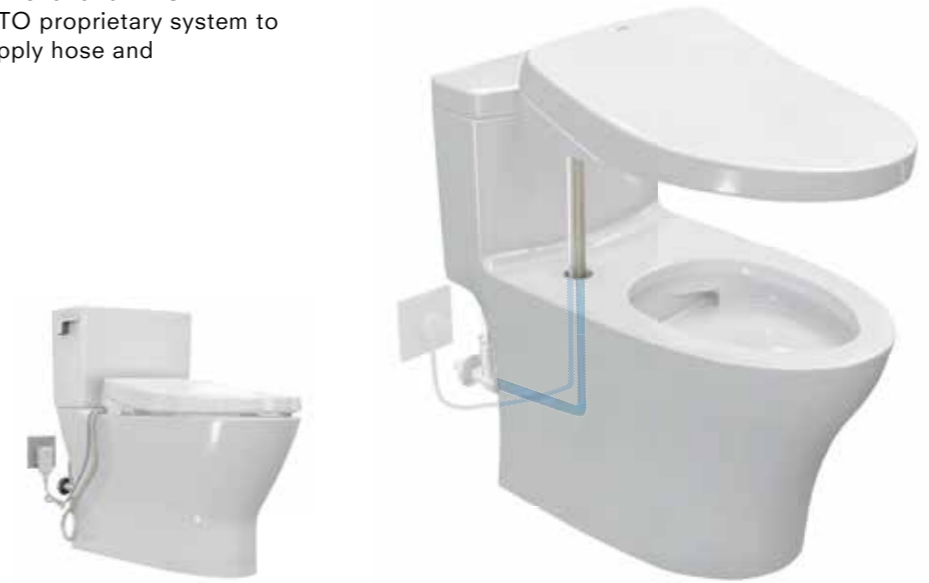

WASHLET®+

Series of WASHLET-and-toilet sets.
New standard of comfort and cleanliness for daily life.

WASHLET+ is elegant. All connecting pipes and cords are hidden inside the smooth encasement. Even more than introducing a smarter sense of style to the bathroom, this design ensures easier cleaning and daily use. Various sets are available to choose from.

Toilet and WASHLET combinations that are beautiful from any angle.

Making it possible to pursue beautiful design, WASHLET+ is a new series of toilet and WASHLET combinations that use a TOTO proprietary system to conceal WASHLET water supply hose and electrical cord inside.

The gap between toilet and WASHLET is minimized for better balance.

The simple, smooth shape of the toilet is easy to match with any space.

The clean line of the toilet bowl and lid creates a seamless design that fits any space.