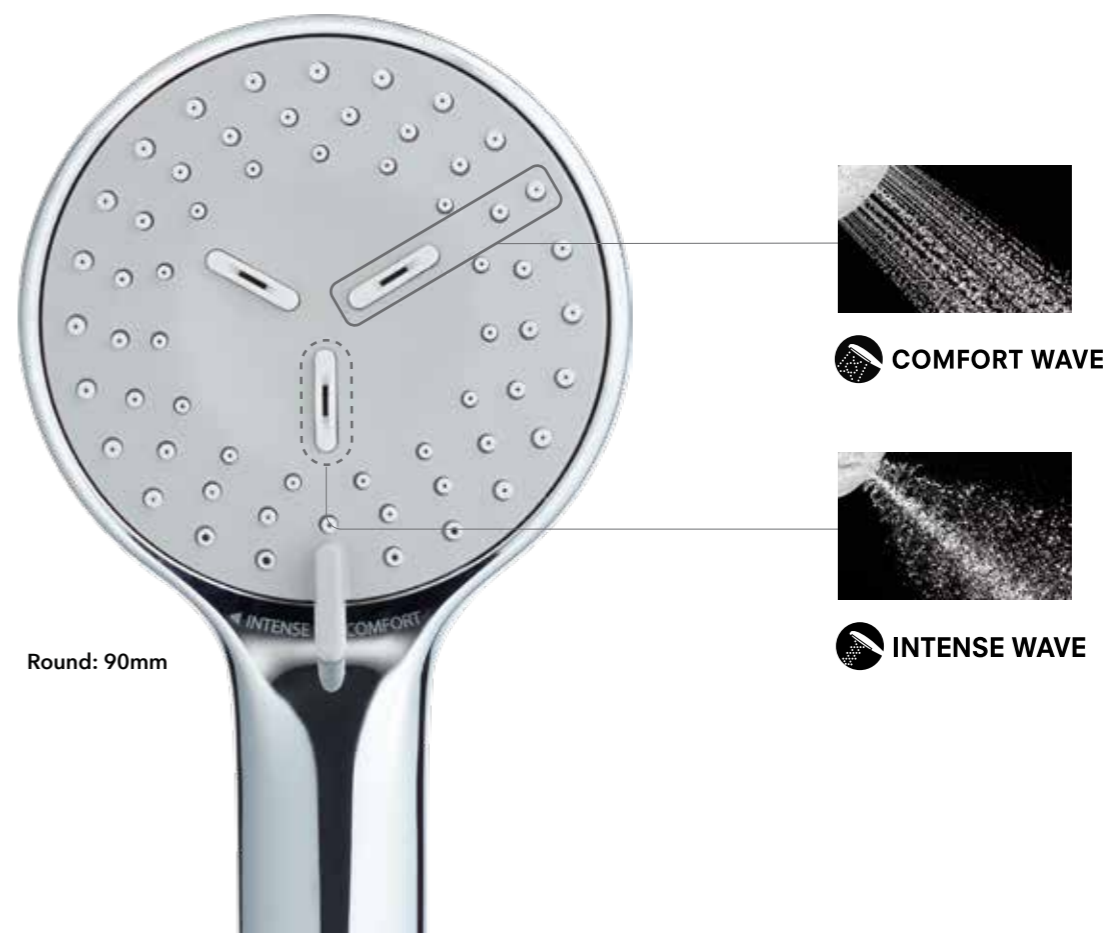

Hand Shower