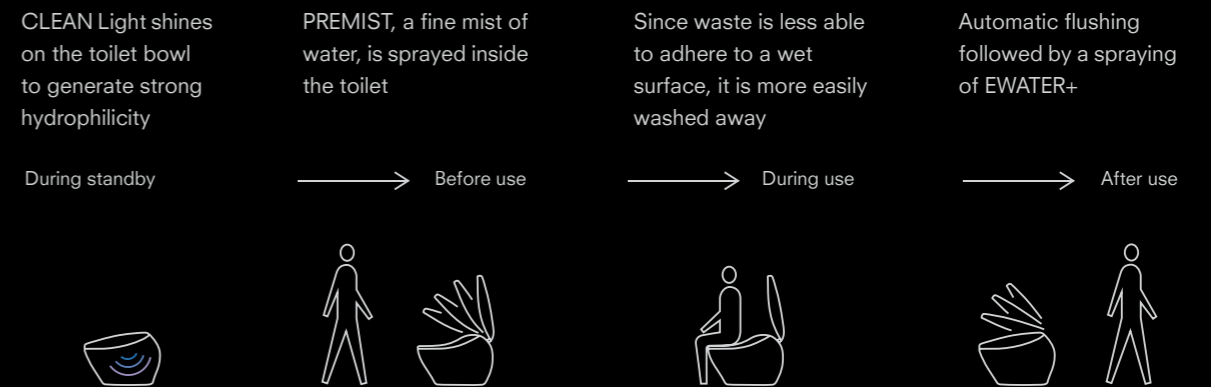

# ACTILIGHT

Photocatalytic glaze, the ultimate cleaning technology, has the natural power to decompose waste.

CLEAN Light and the extraordinary surface treatment enable easy removal of even microscopic debris and particles.

### State-of-the-art materials

CLEAN Light and the extreme hydrophilic surface of the toilet bowl combine to attract water to the surface and keep the surface clean after use.

### Operates 24 hours a day to maintain clean conditions

CLEAN Light and the extreme hydrophilic surface of the toilet bowl combine to make it easy to wash waste away and keep the toilet bowl surface clean.