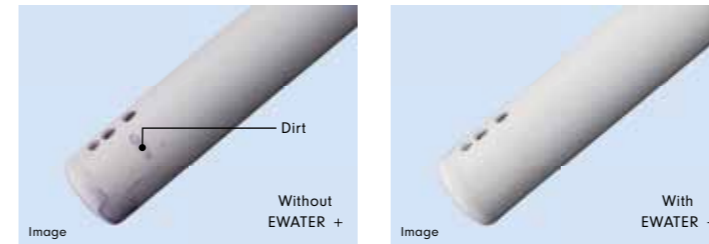

## SUPPRESSES the accumulation of Waste on WAND

Before and after each use, the wand automatically washes itself with EWATER+. This thorough cleaning occurs inside the wand as well as all around the exterior. Even when the toilet is not being used, the wand periodically cleans itself to ensure constant hygienic conditions.