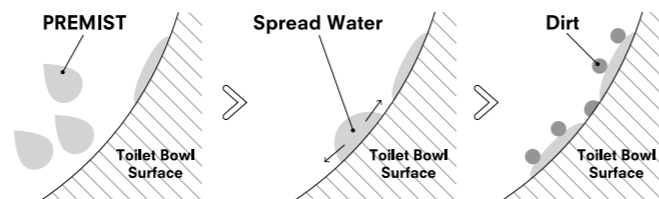

SWIRLS and **EJECTS** Waste Entirely

TORNADO FLUSH
CLEAN SYNERGY

360° cleaning power reaches every spot using less water.

TORNADO FLUSH not only cleans more effectively, it does so quietly using less water. Powerful streams of water merge and swirl 360 degrees, washing every spot inside the RIMLESS toilet bowl.

PREVENTS Waste from **CLINGING**

PREMIST
CLEAN SYNERGY

To ensure waste washes away easily, a film of water keeps waste from clinging to the toilet bowl.

PREMIST automatically sprays water over the surface of the inner toilet bowl before every use. Due to the ceramic's hydrophilic nature, waste washes away more easily.

The RIMLESS design not only leaves no place for waste and germs to hide. It also makes for a much easier to clean toilet