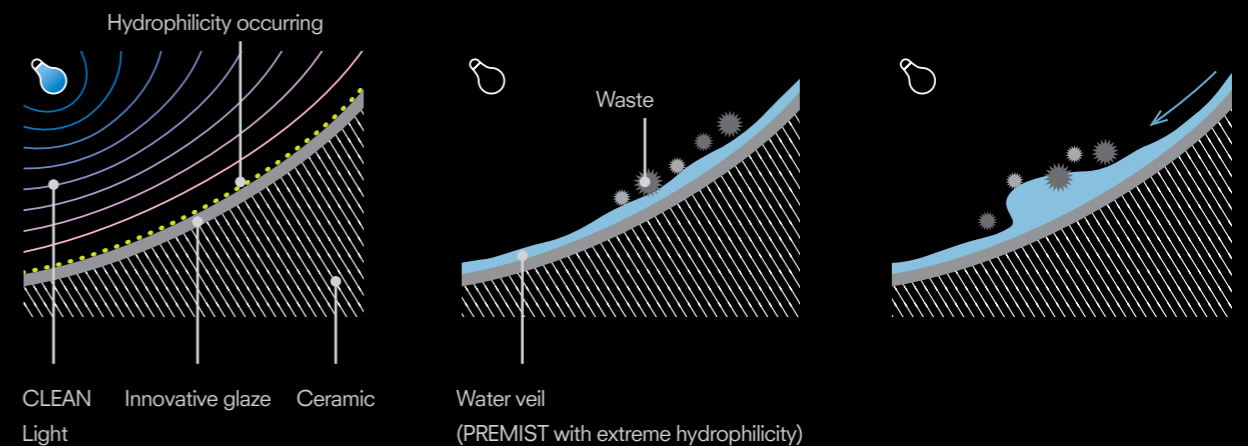

# ACTILIGHT

Photocatalytic glaze, the ultimate cleaning technology, has the natural power to decompose waste.

CLEAN Light and the extraordinary surface treatment enable easy removal of even microscopic debris and particles.

### State-of-the-art materials

CLEAN Light and the extreme hydrophilic surface of the toilet bowl combine to attract water to the surface and keep the surface clean after use.

### Operates 24 hours a day to maintain clean conditions

CLEAN Light and the extreme hydrophilic surface of the toilet bowl combine to make it easy to wash waste away and keep the toilet bowl surface clean.