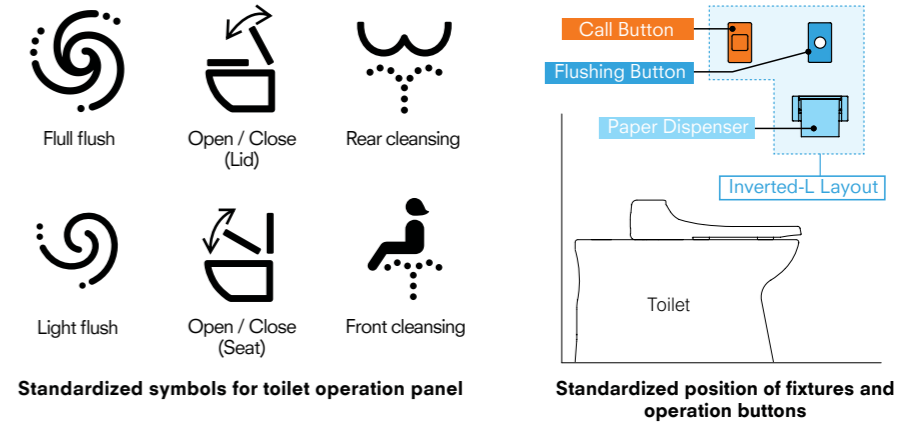

UNIVERSAL DESIGN

Designing fixtures
easy for everyone to use.

Standardized symbols for toilet operation panel

Standardized position of fixtures and operation buttons

TOTO was influential in the establishment of standardized graphical symbols for toilet operation units (ISO 7000) and standardization of accessible design, including the shape and color of the flushing and call buttons and their arrangement together with the paper dispenser on the walls of public restrooms (ISO 19026).

As a leading manufacturer of plumbing fixtures, TOTO strives to develop products featuring universal design and standardized specs.

Public restrooms are used by many different people. TOTO places great importance on universal design to ensure that everyone can use restrooms with comfort and ease. TOTO's product development incorporates customer feedback and extensive study results on user needs and how products are used. Human body movement and physical effort are also scientifically analyzed. TOTO collaborates with experts to evaluate the ease of use of different fixtures and space layouts, and works to promote uniform industry standards. TOTO will continue to prioritize universal design to make restrooms easy to use for as many people as possible.