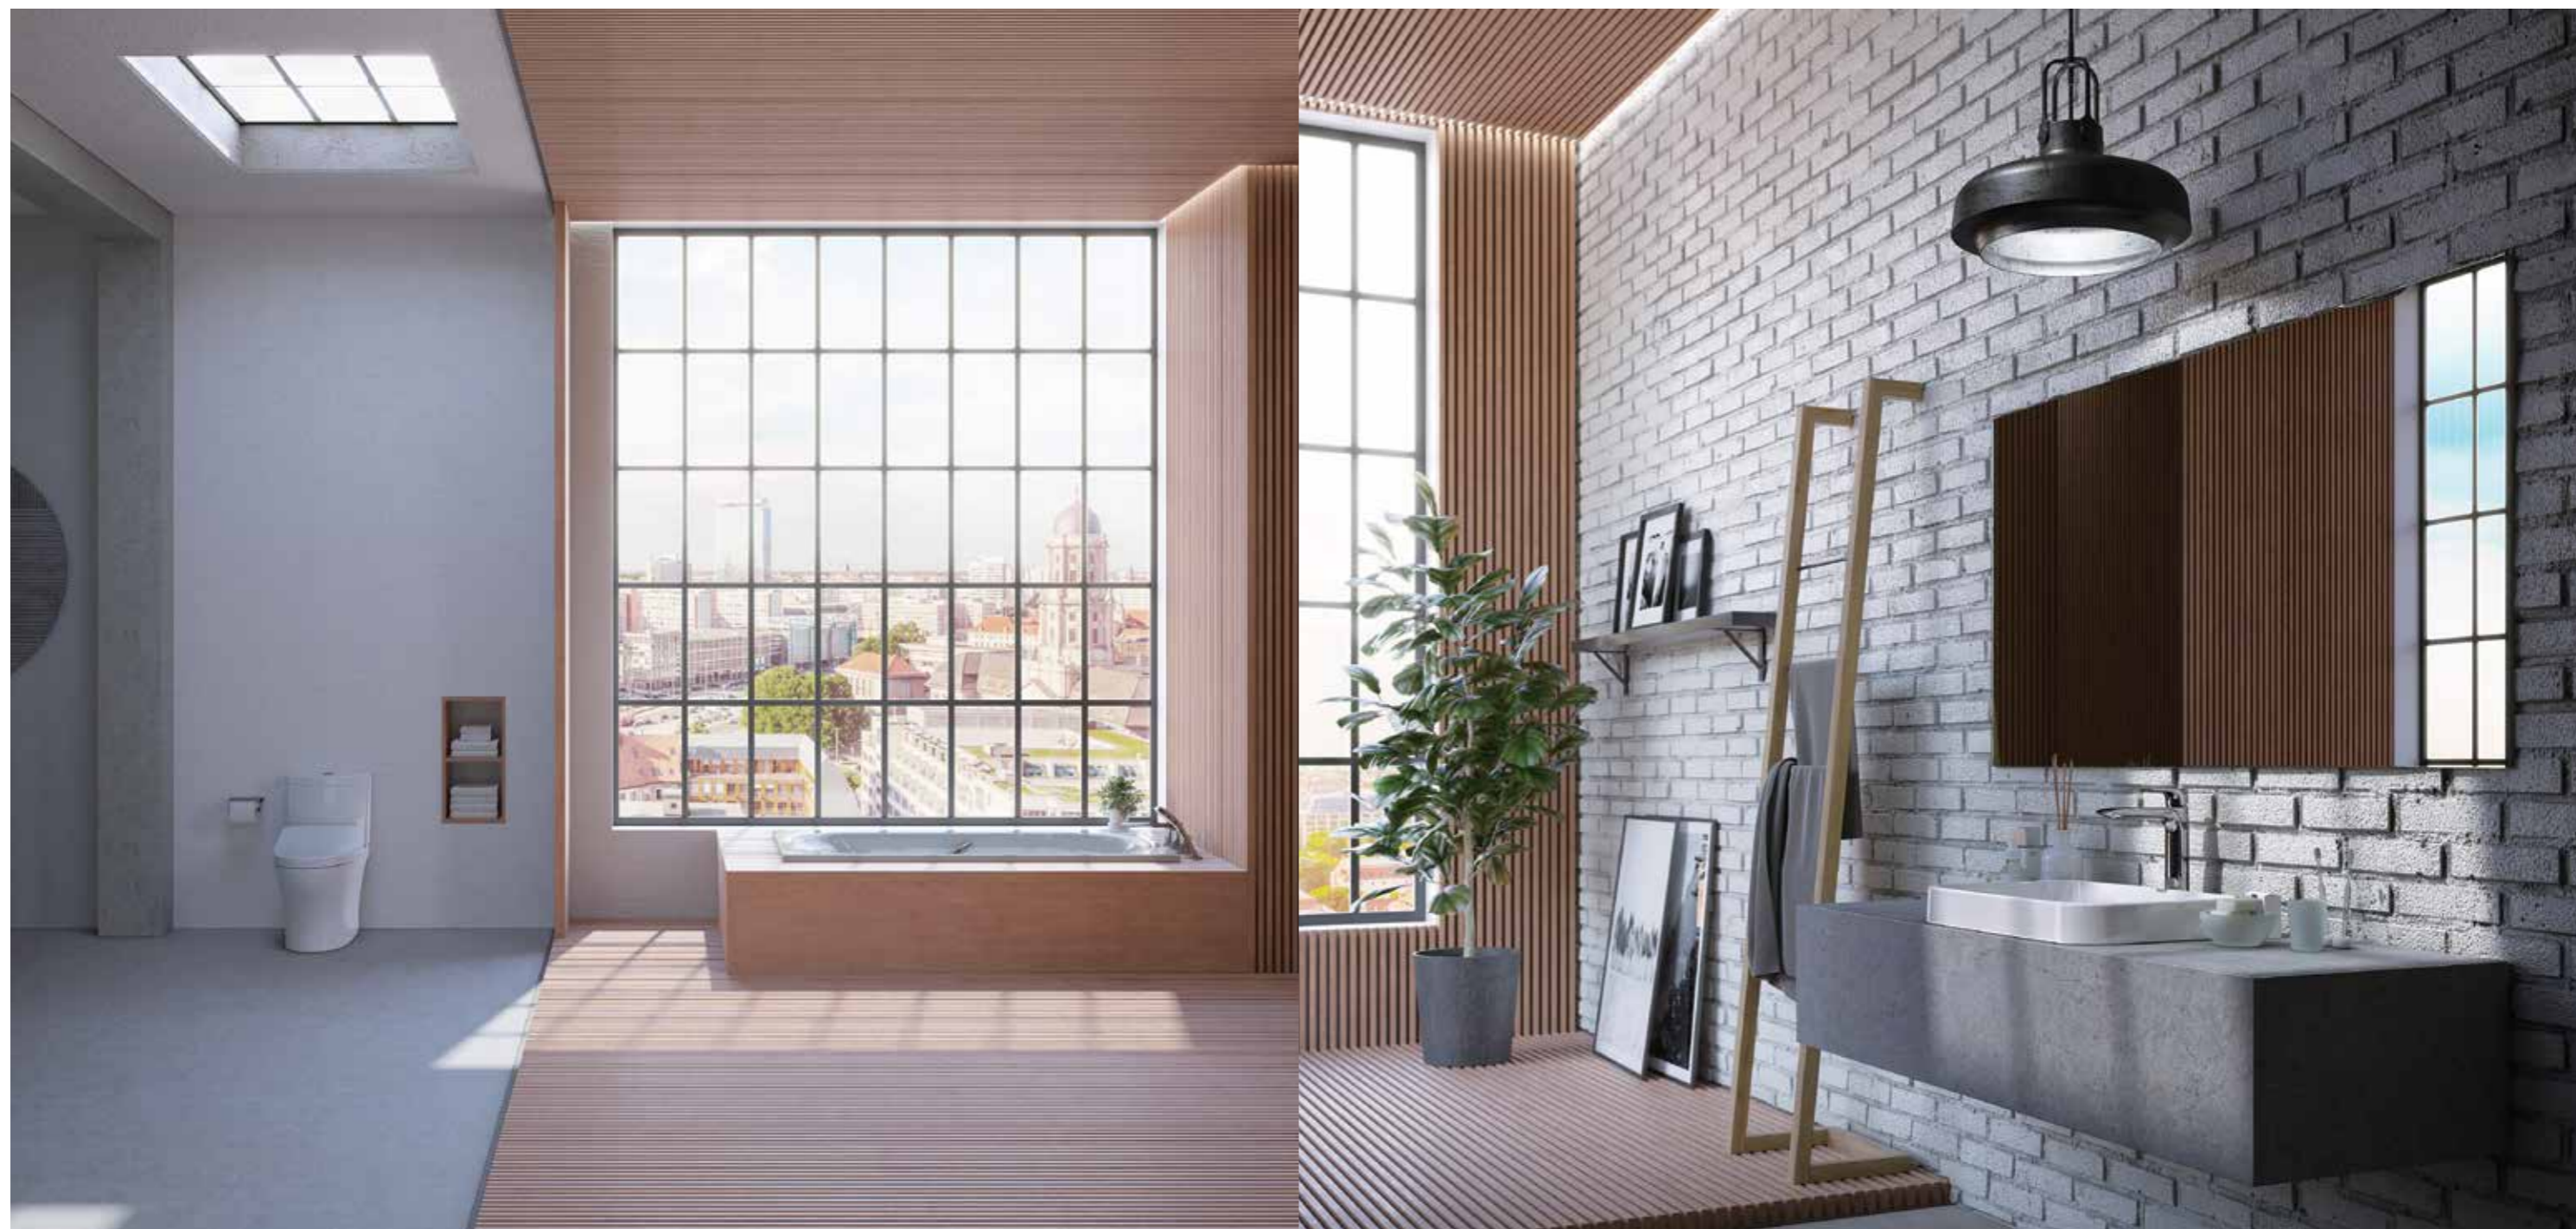

NEOREST
WASHLET
TOILETS
LAVATORIES
BATHTUBS
FITTINGS & SHOWERS
ACCESSORIES
SHOWCASE
PUBLIC