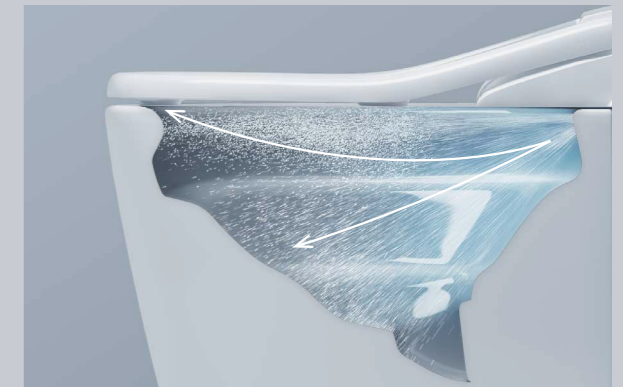

### How EWATER+ Cleans

PREMIST, a fine mist of water is sprayed inside the toilet

Since waste is less able to adhere to a wet surface, it is more easily washed away

After you step away from the toilet, EWATER+ is sprayed in the toilet bowl and underneath the toilet seat, after which the lid automatically closes

### EWATER+ reaches underneath the toilet seat.

EWATER+ is sprayed throughout the toilet bowl, with large droplets covering the bowl surface and small droplets carried by air currents reaching the front section of the backside of the toilet seat