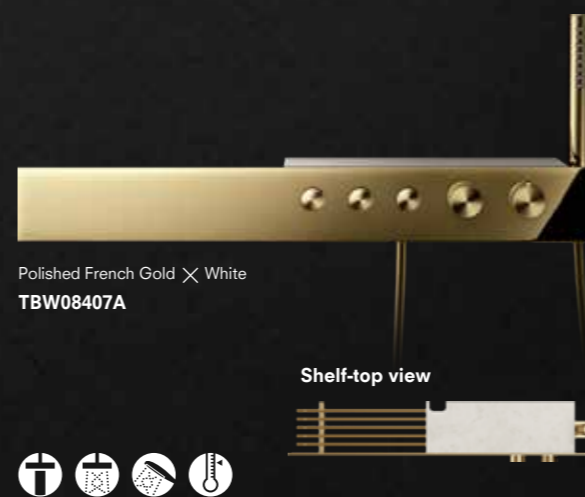

SHOWER COLUMN