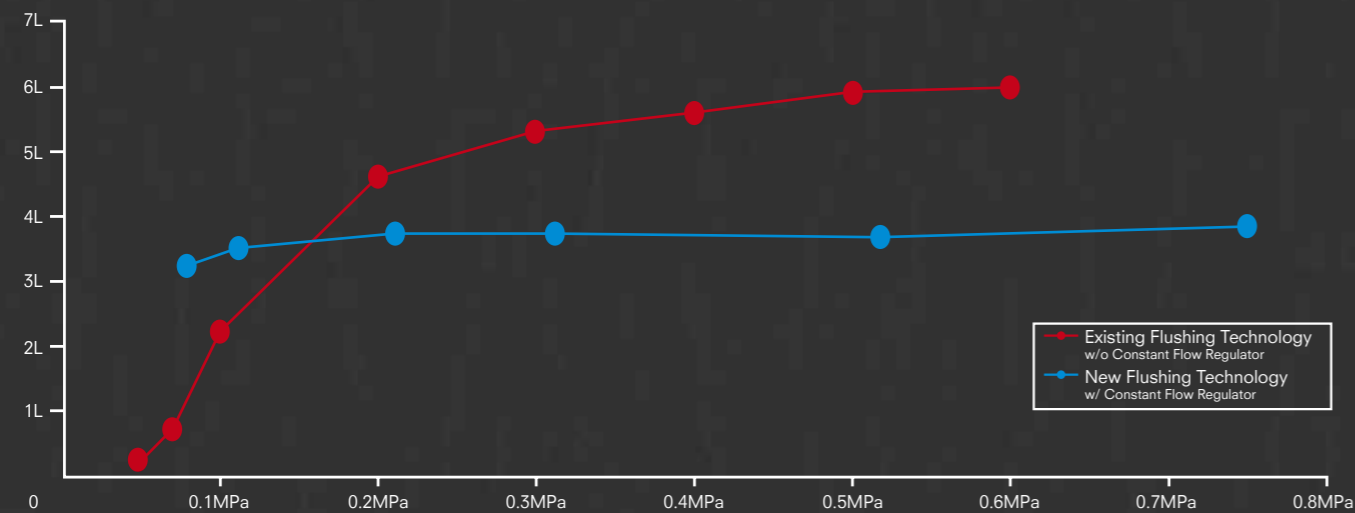

Flushing Volume Chart

Constant flow EFV stabilizes flush volume even when water pressure fluctuates

NEW
CW822RFVA

TREF35L2A
Concealed Toilet
Sensor Flush Valve

Wall Hung Toilet

Flush System: Tornado Flush (4.5L / 3L)
Bowl Shape: Elongated
Rough-in: 220mm (P-Trap)
Size: 380W*540D*330H mm

CW763FVB

Flush System: Tornado Flush (4.5L)
Rough-in: 200mm (S-Trap)

Wall Faced Toilet

Bowl Shape: D-Shape
Size: 380W*630D*483H mm

CW763FVPB

Flush System: Tornado Flush (4.5L)
Rough-in: 180mm (P-Trap)

TEF75LNV100/110
Concealed Toilet
Sensor Flush Valve

CW708EH
Back Inlet

TEF75LNV110
Concealed Toilet
Sensor Flush Valve

Wall Hung Toilet

Flush System: Siphon-Jet (4.5L)
Bowl Shape: Elongated
Rough-in: 155mm (P-Trap)
Size: 385W*622D*424H mm

CW708E
Top Inlet

TV150NSV4J
Exposed Manual
Toilet Flush Valve

Wall Hung Toilet

Flush System: Siphon-Jet (4.8L)
Bowl Shape: Elongated
Rough-in: 155mm (P-Trap)
Size: 385W*622D*334H mm

NEOREST
WASHLET
TOILETS
LAVATORIES
BATHTUBS
FITTINGS & SHOWERS
ACCESSORIES
SHOWCASE
PUBLIC