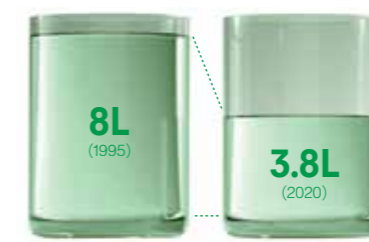

Steadily reducing toilet water consumption

Reduced from 8 to 3.8 liters