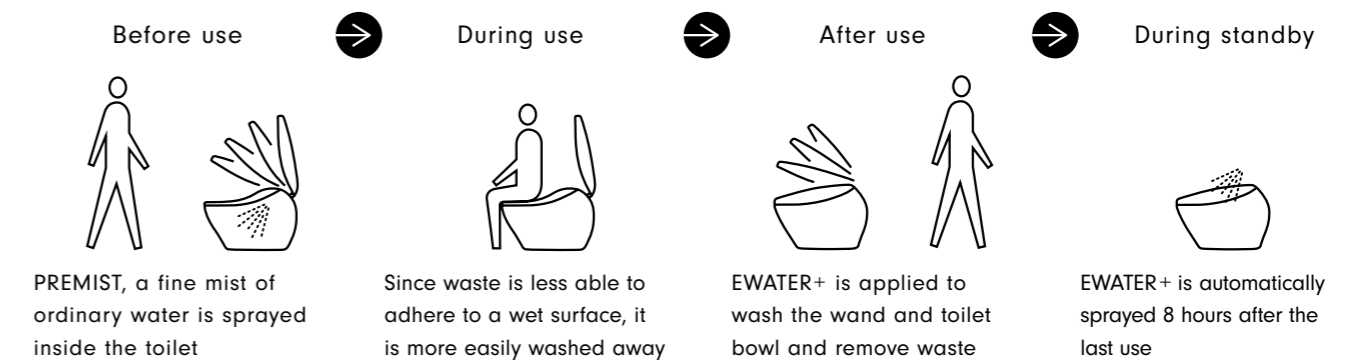

How EWATER+ cleans