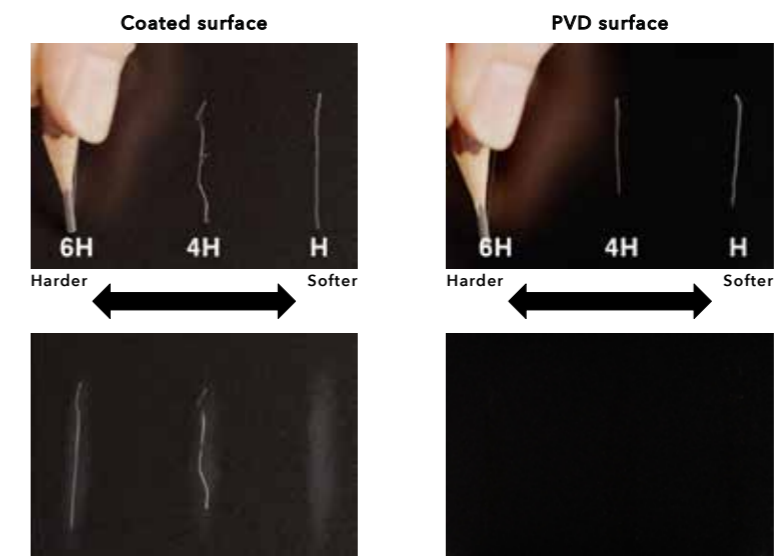

Matte Black

Stunning beauty and remarkable hardness from PVD

This stunning Matte Black finish adds sophistication and depth to our elegant faucet designs. Its silky sheen and delicate color gradation create a sense of luxury like no other.

Our "shot-blast processing" forms a chrome plating by physical vapor deposition (PVD) on faucet fixture surface irregularities. The result is a gorgeous Matte Black finish with a lustrous sheen and fine color nuances.

PVD finished surfaces are harder than coated surfaces.

Compared to coated products, PVD products are less prone to peeling or scratches that would reveal the base material on the surface.

Pencil testing for surface hardness