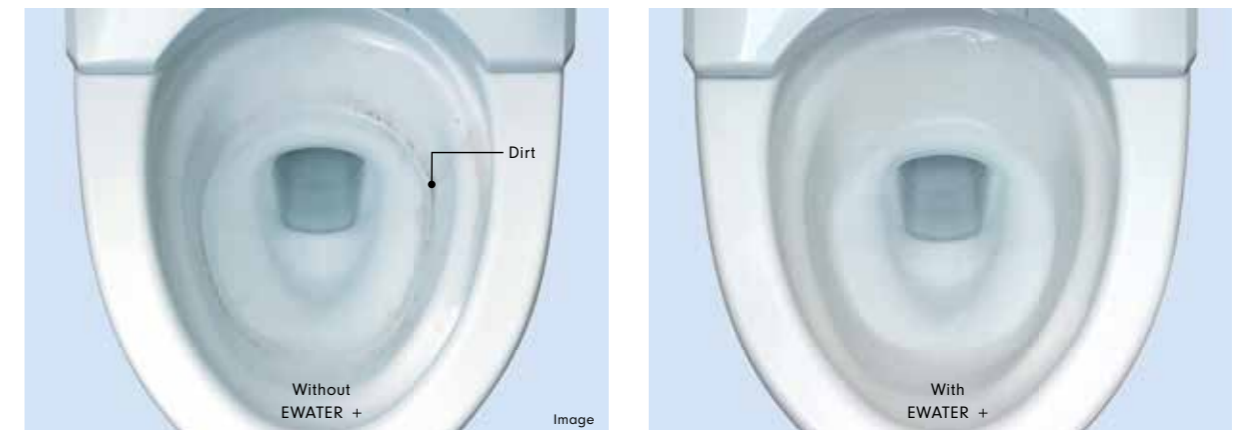

# WHAT IS EWATER+

EWATER+ is water containing hypochlorous acid that is used for cleaning and other purposes.

Hypochlorous acid is effective in suppressing the growth of bacteria.

Chloride ions contained in water are electrolyzed to create water that contains hypochlorous acid.

## SUPPRESSES the accumulation of Waste on BOWL

EWATER+ washes the wand and toilet bowl where waste tend to accumulate and produce stains that can become permanent. Using no chemicals or cleaning agents, EWATER+ provides peace of mind every day that microscopic stains has no place to hide.