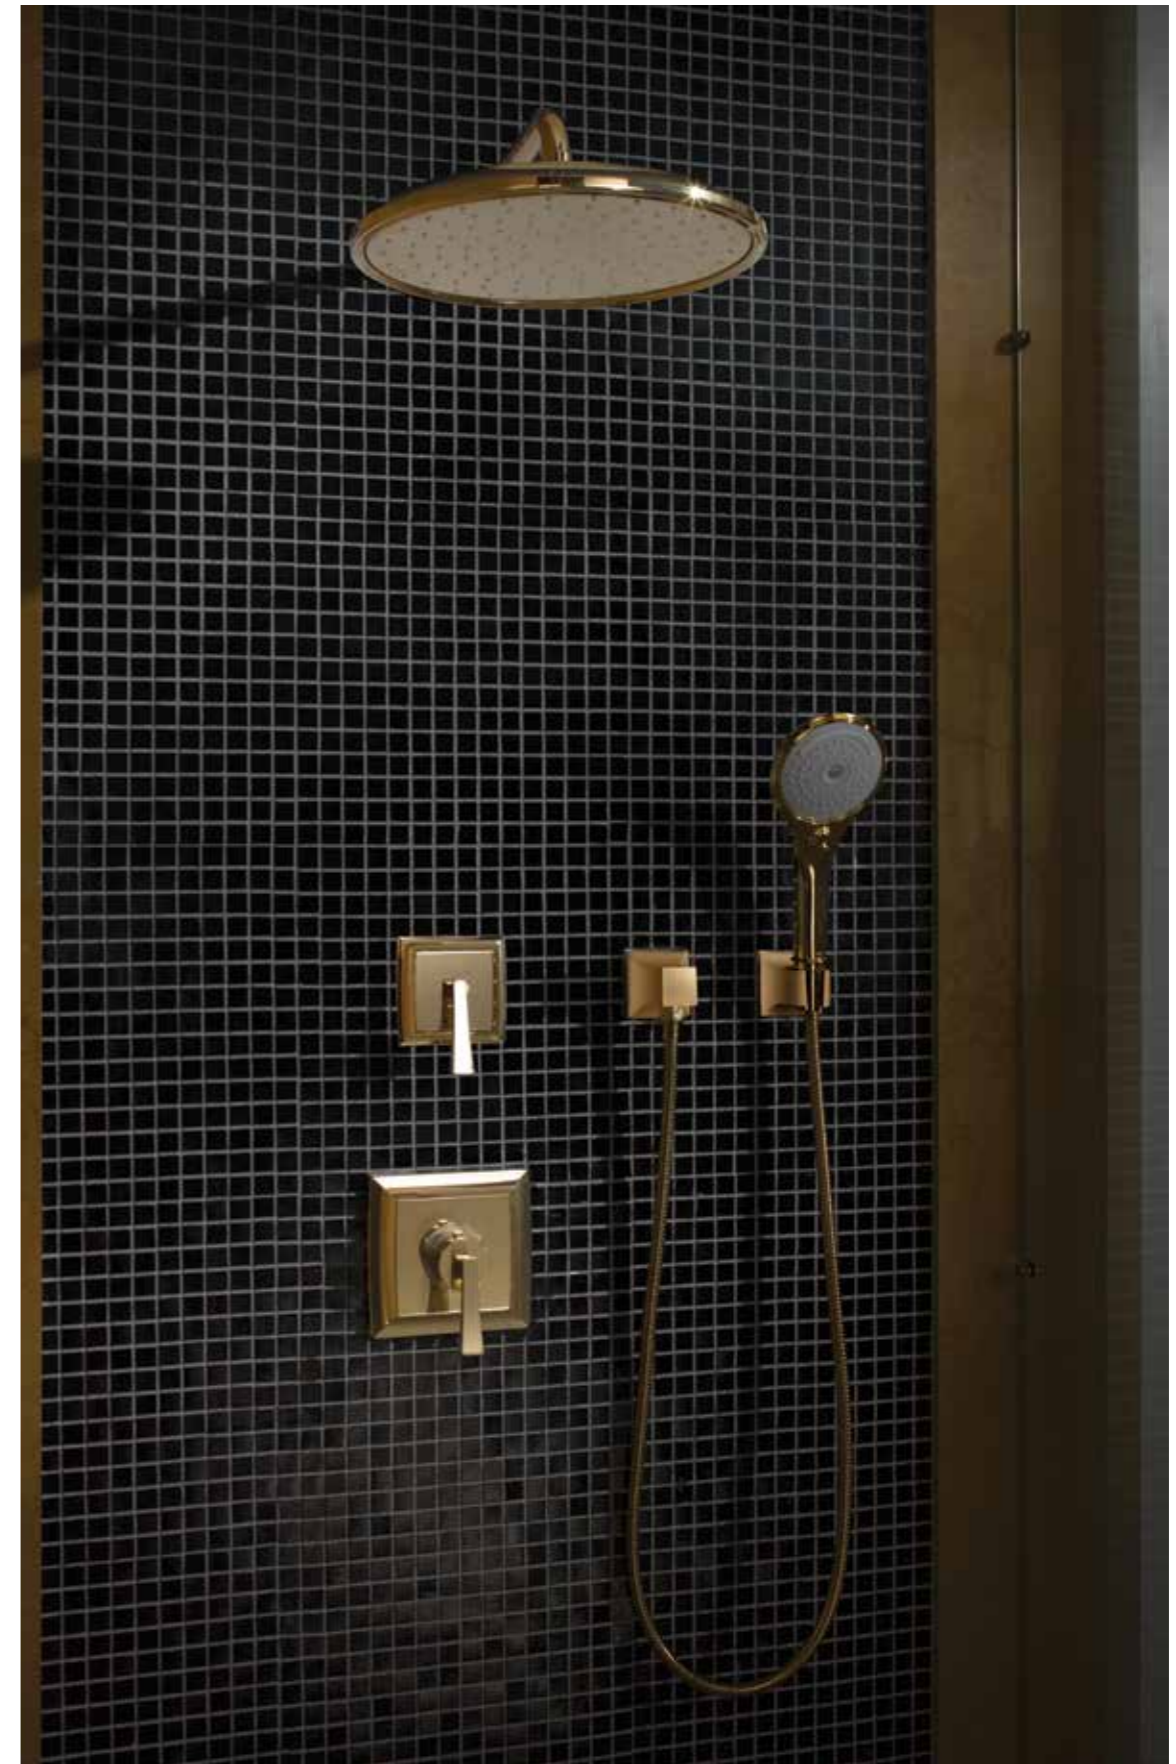

**DB244C
DB244C#PG**

Bath & Shower Set
w/ Hand Shower
(4 Holes)

Spout Opening
Distance
Height: 143mm
Length: 210mm

**DB244AC
DB244AC#PG**

Bath & Shower Set
w/ Hand Shower
(4 Holes)

Spout Opening
Distance
Height: 143mm
Length: 210mm

**DBS113
DBS113#PG**

Bath & Spout

Spout Opening
Distance
Length: 182mm

**DM209CF
DM209CF#PG**

Floor Standing Bath
& Shower Set
w/ Hand Shower

Spout Opening
Distance
Height: 750mm
Length: 160mm

**DM209ACF
DM209ACF#PG**

Floor Standing Bath
& Shower Set
w/ Hand Shower

Spout Opening
Distance
Height: 750mm
Length: 160mm