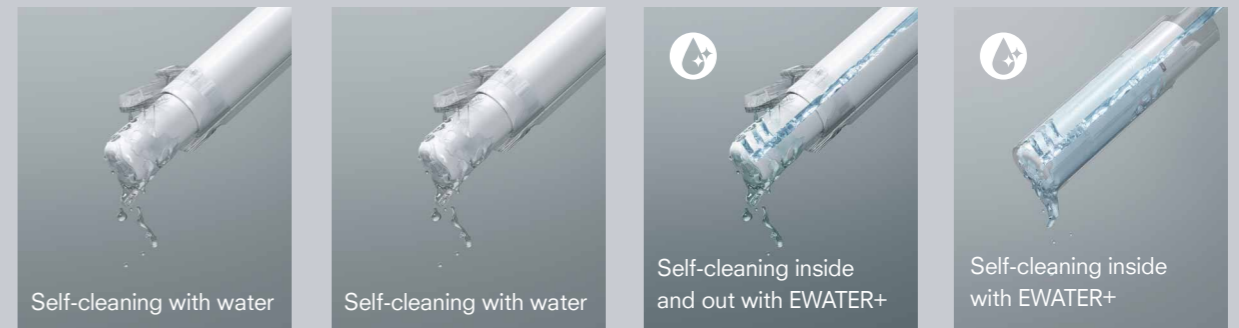

## EWATER+ for WAND

Suppresses the accumulation of waste on the wand.  
The wand washes itself inside and out with EWATER+ to maintain hygienic conditions.

### EWATER+

AFTER EACH USE,  
THE WAND AUTOMATICALLY WASHES ITSELF WITH EWATER+.

This thorough cleaning occurs inside the wand as well as all around the exterior.  
Even when the toilet is not being used, the wand periodically washes itself to ensure constant clean conditions.

### Always Keeping Conditions Clean

Made of high-quality, waste-resistant resin and automatically sprayed with EWATER+ after each use, the wand is extremely resistant to waste and stains. What's more, the wand attaches to the seat, not the bowl, so waste is less likely to even reach it. Though the wand is self cleaning, you will appreciate how easily you can reach it and wipe it spotless.