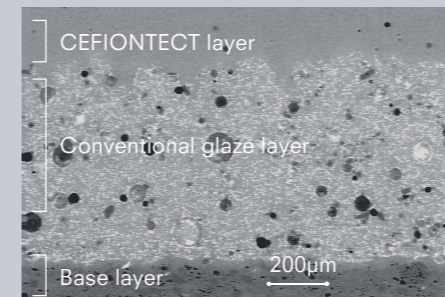

## PREMIST

Forces waste to slide down.

Prevents waste from clinging.

Ultra-smooth ceramic leaves nowhere for waste to cling.

A film of water keeps waste from clinging onto the toilet bowl.

## CEFIONTECT

IS AN ULTRA SMOOTH CERAMIC GLAZE THAT COATS THE TOILET BOWL.

Its microscopic surface ridges are far smaller than waste particles, leaving no place for waste to gain a foothold. Extremely durable, CEFIONTECT is designed for enduring beauty and cleanliness.

### Eliminating the microscopic gaps where waste hides

Conventional ceramic may appear perfectly smooth to the eye, but it has gaps where waste particles can hide. At just one millionth of a millimeter, CEFIONTECT's surface ridges are much tinier than waste particles.

### What makes CEFIONTECT so durable?

A glass layer is burned over the conventional glaze layer, making CEFIONTECT an extremely durable material.

CEFIONTECT toilet micrograph \*1Qm=0.001mm