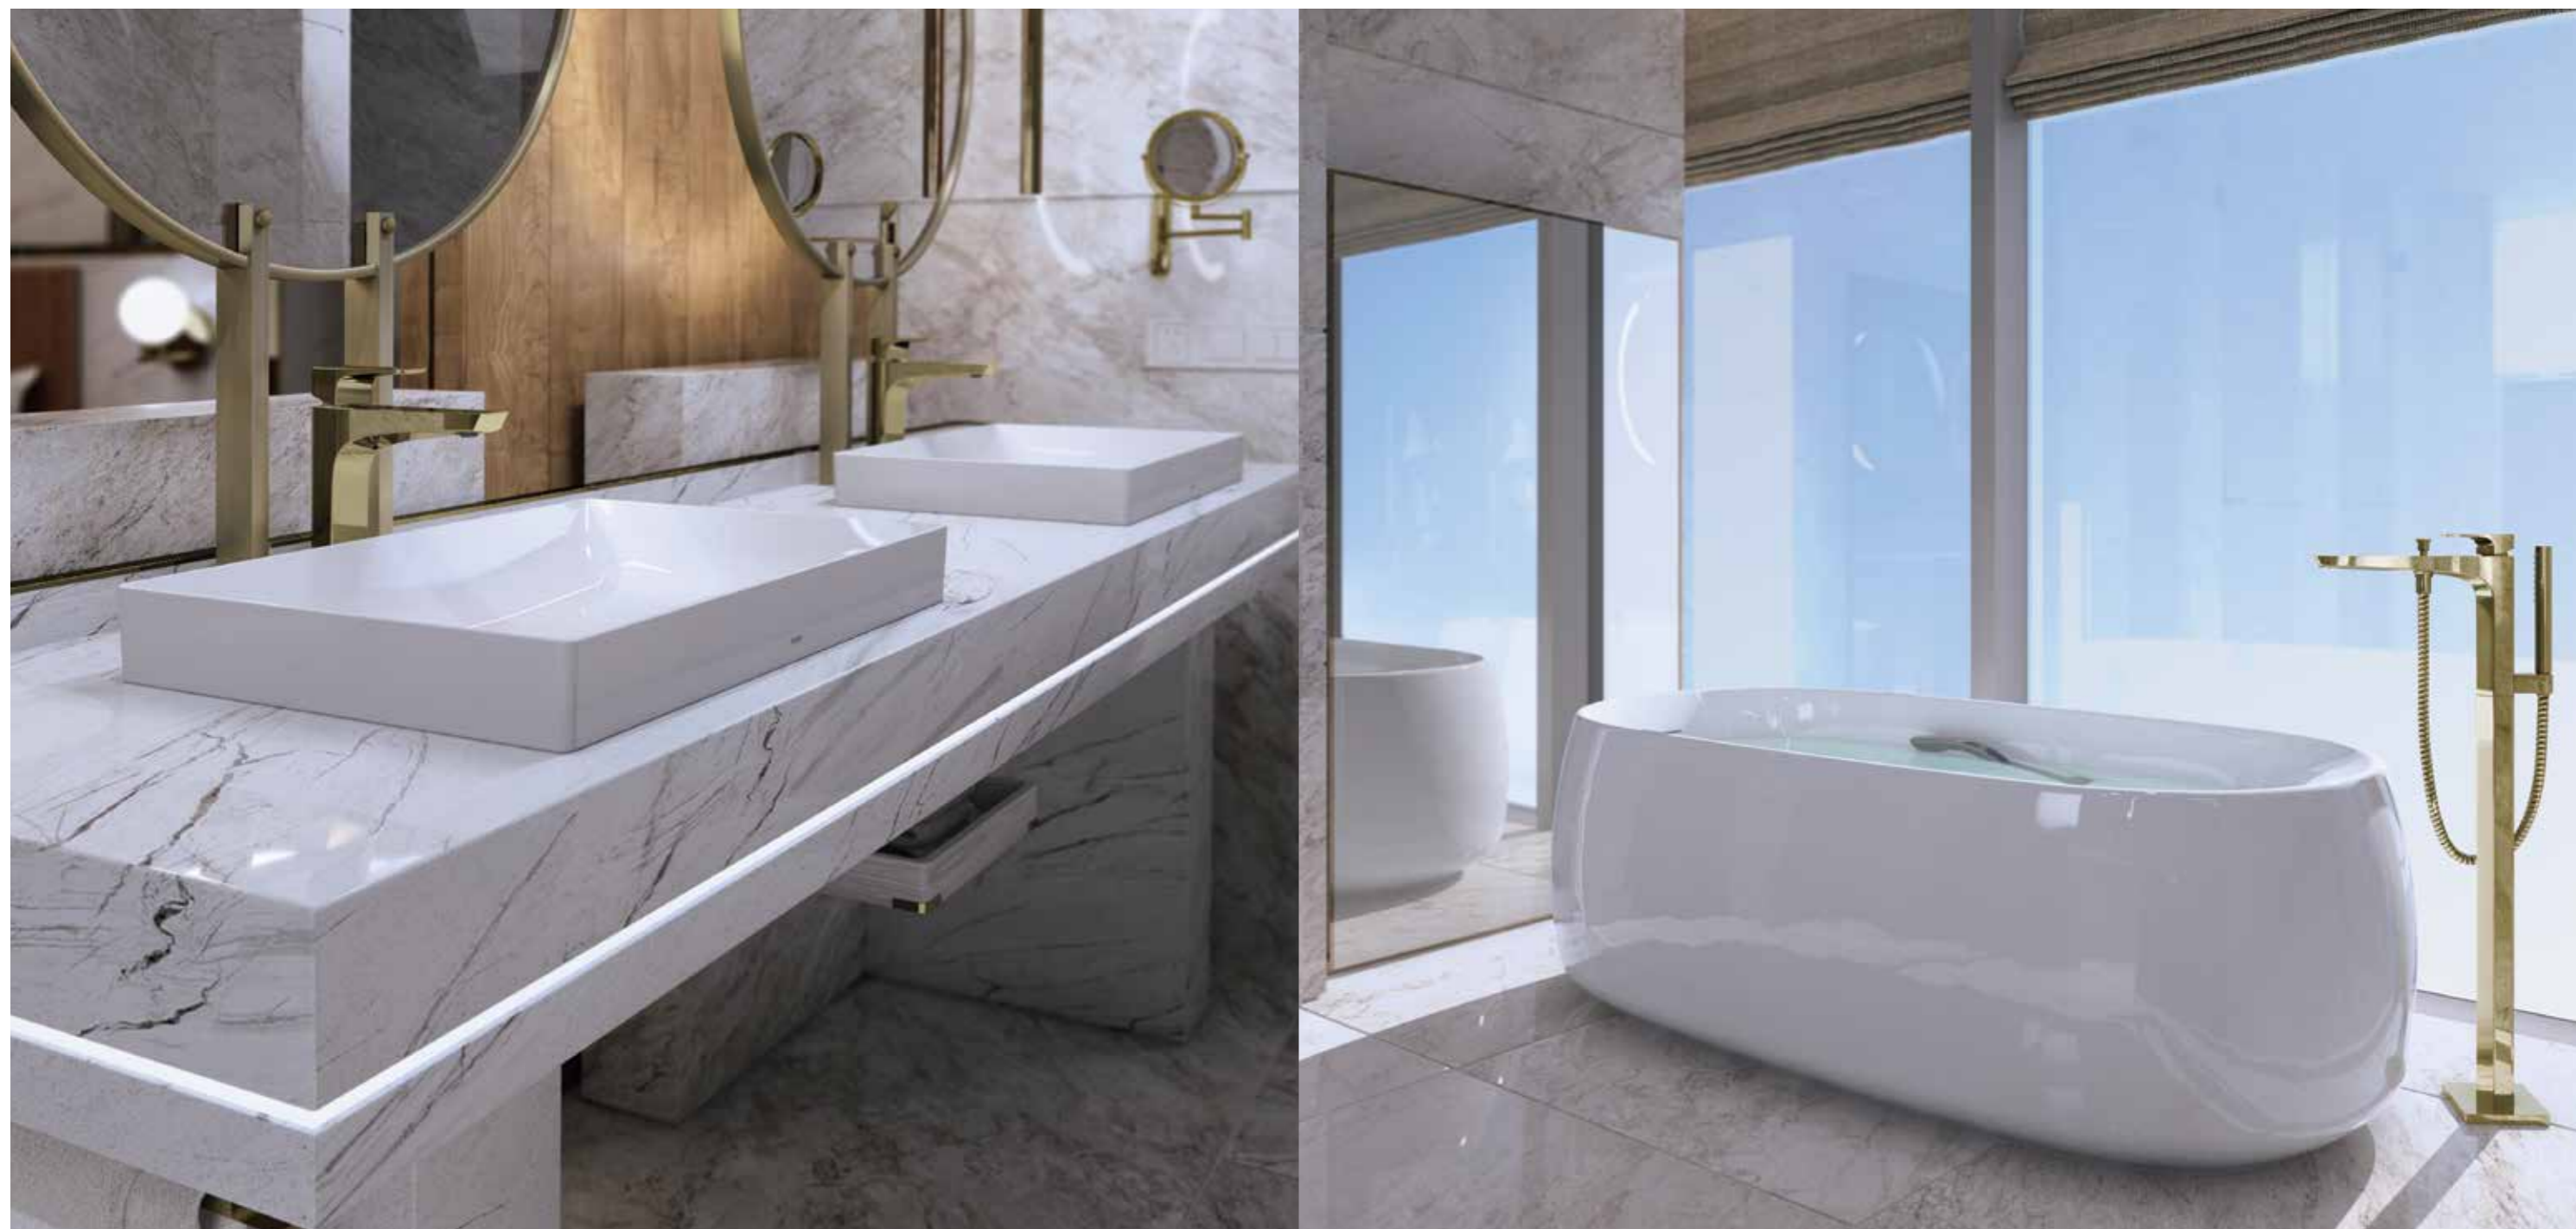

NEOREST
WASHLET
TOILETS
LAVATORIES
BATHTUBS
FITTINGS & SHOWERS
ACCESSORIES
SHOWCASE
PUBLIC