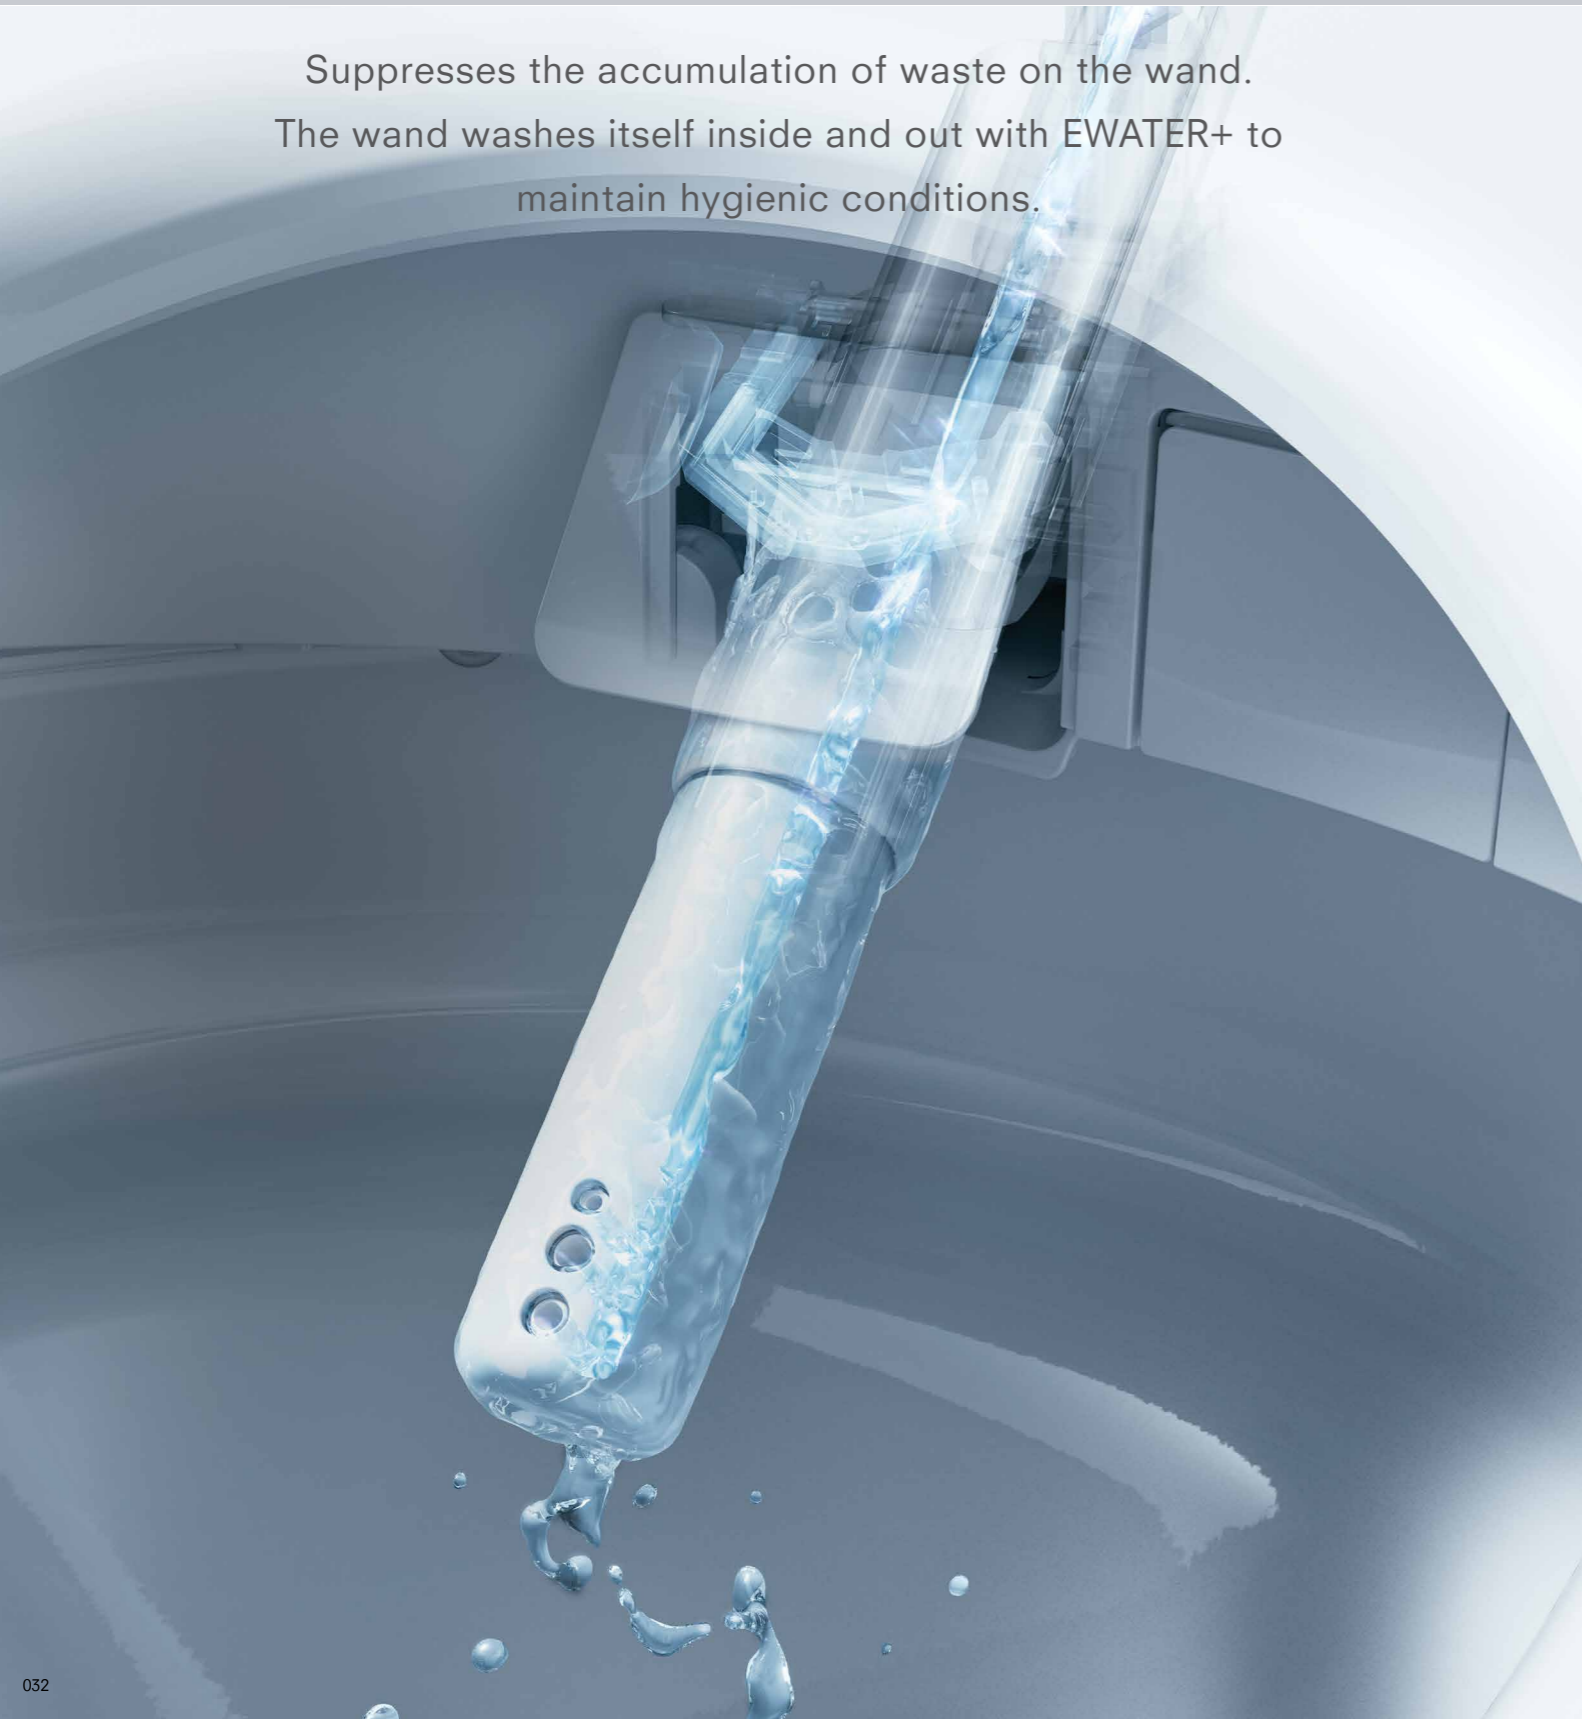

CLEAN SYNERGY

EWATER+ for WAND

Suppresses the accumulation of waste on the wand.
The wand washes itself inside and out with EWATER+ to maintain hygienic conditions.