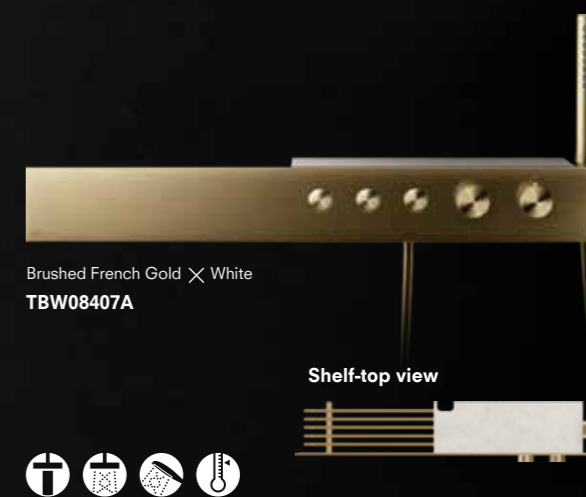

SHOWER COLUMN