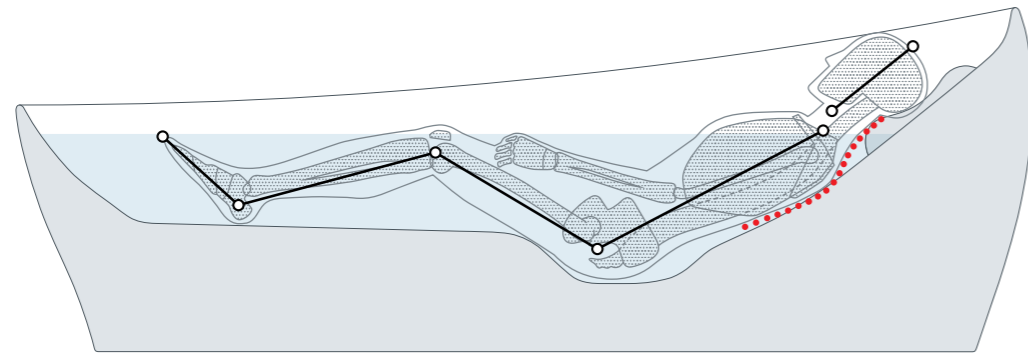

Bathing position comparison

ZERO DIMENSION

The posture of an astronaut resting in space ZERO DIMENSION bathing brings freedom from gravity, releasing stress on joints and encouraging ultimate relaxation.